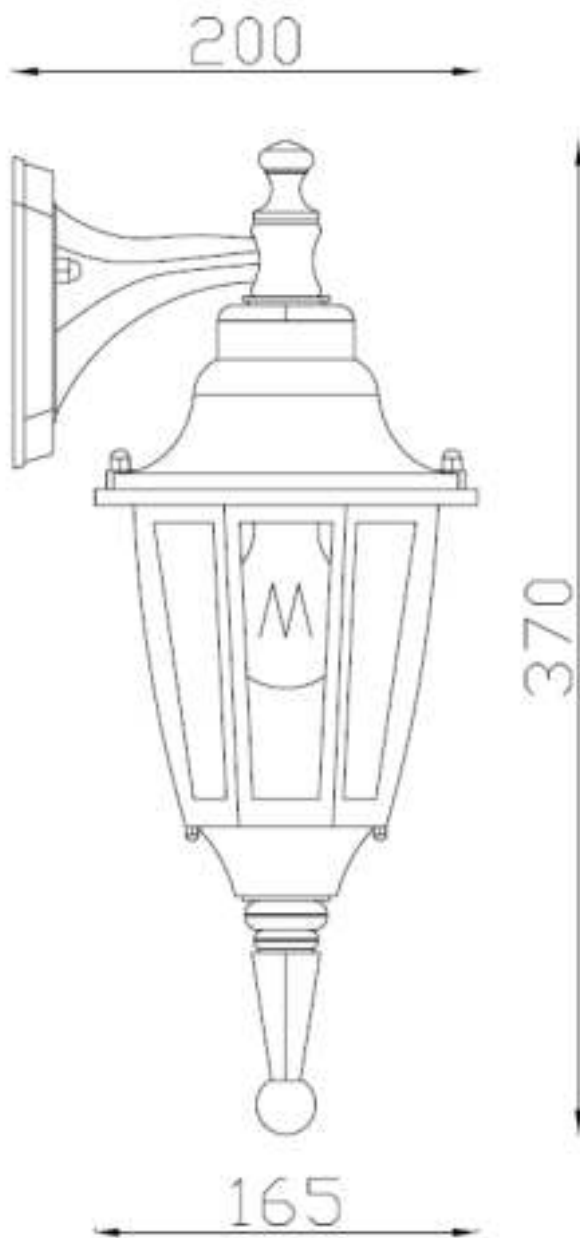

Line drawing of the item (with outline dimensions)

Item number:11833/01/31

Installation drawing (the same as it in its instruction manual)

Technical details

materials used:	metal
color:	white
dimmable and how is the fixture dimmable:	
size:	Height: 370mm Length: 200mm Width: 165mm Net Weight:
power requirements:	220-240V~50Hz
bulb type and maximum Wattage:	E27 Max.60W
number of bulbs:	1×E27
IP degree:	IP44