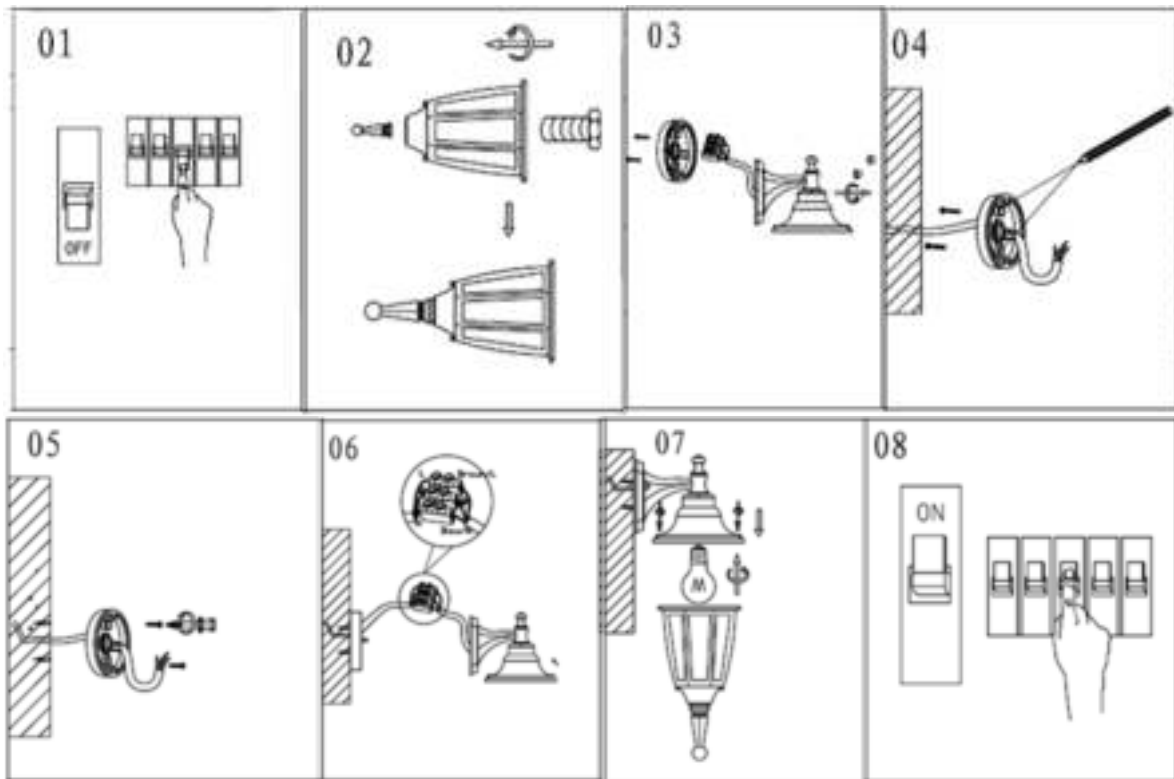

Line drawing of the item (with outline dimensions)

Item number:11833/01/31

Installation drawing (the same as it in its instruction manual)

Technical details

materials used:	metal
color:	white
dimmable and how is the fixture dimmable:	
size:	Height: 370mm Length: 200mm Width: 165mm Net Weight:
power requirements:	220-240V~50Hz
bulb type and maximum Wattage:	E27 Max.60W
number of bulbs:	1×E27
IP degree:	IP44