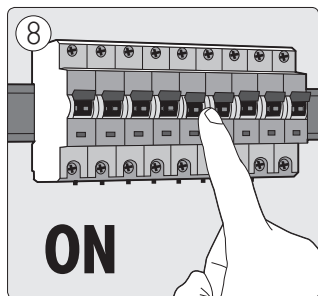

# PHILIPS

Incl.

Philips Lighting Contact Centre  
Int. Business Reply Service  
I.B.R.S. / C.C.R.I. Numéro 10461  
5600 VB Eindhoven  
Pays-Bas / The Netherlands

[www.philips.com/homelighting](http://www.philips.com/homelighting)  
☎ +800 7445 4775