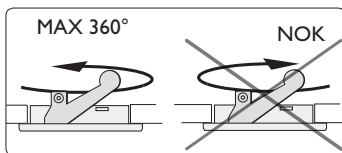

# PHILIPS

Incl.

Philips Lighting Contact Centre  
Int. Business Reply Service  
I.B.R.S. / C.C.R.I. Numéro 10461  
5600 VB Eindhoven  
Pays-Bas / The Netherlands

[www.philips.com/homelighting](http://www.philips.com/homelighting)  
☎ +800 7445 4775