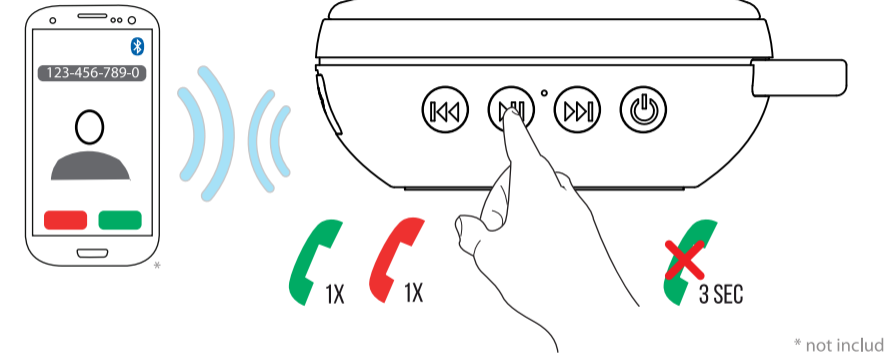

5. WIRED SETUP

6. PLAY SD CARD

SUPPORTED AUDIO FILES: MP3, WMA. FAT32 FORMATTED CARD. 32GB MAX.

* not included

7. PHONE CALL

FAQ

FREQUENTLY ASKED QUESTIONS
WWW.TRUST.COM/22010/FAQ

Trust International BV - Laan van Barcelona 600 - 3317DD, Dordrecht, NL

© 27-01-2017 Trust All rights reserved.

Trust
URBAN

USER GUIDE
WIRELESS SPEAKER

1. CHARGE SPEAKER

* not included

2. WIRELESS SETUP 1/2

3. WIRELESS SETUP 2/2

* not included

4. PLAY MUSIC WIRELESS