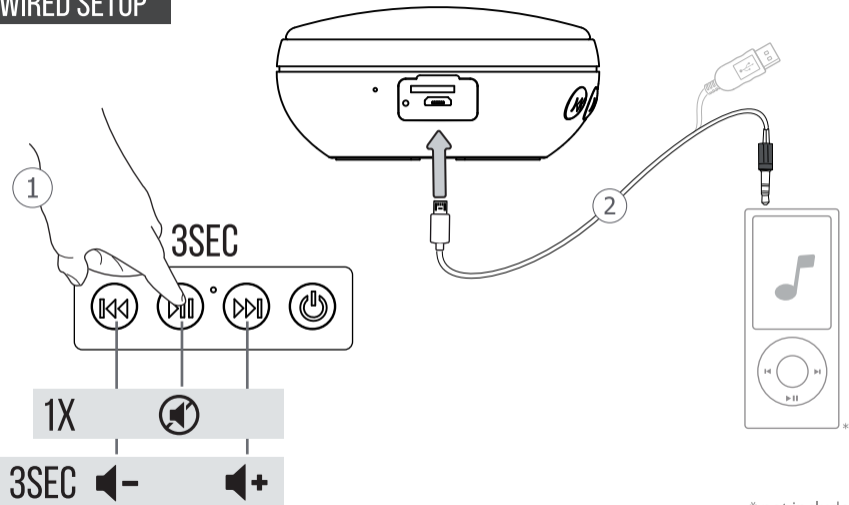

5. WIRED SETUP

6. PLAY SD CARD

SUPPORTED AUDIO FILES: MP3, WMA. FAT32 FORMATTED CARD. 32GB MAX.

* not included

7. PHONE CALL

FAQ

FREQUENTLY ASKED QUESTIONS
WWW.TRUST.COM/22010/FAQ

Trust International BV - Laan van Barcelona 600 - 3317DD, Dordrecht, NL

© 27-01-2017 Trust All rights reserved.

Trust
URBAN

USER GUIDE
WIRELESS SPEAKER

1. CHARGE SPEAKER

* not included

2. WIRELESS SETUP 1/2

3. WIRELESS SETUP 2/2

* not included

4. PLAY MUSIC WIRELESS