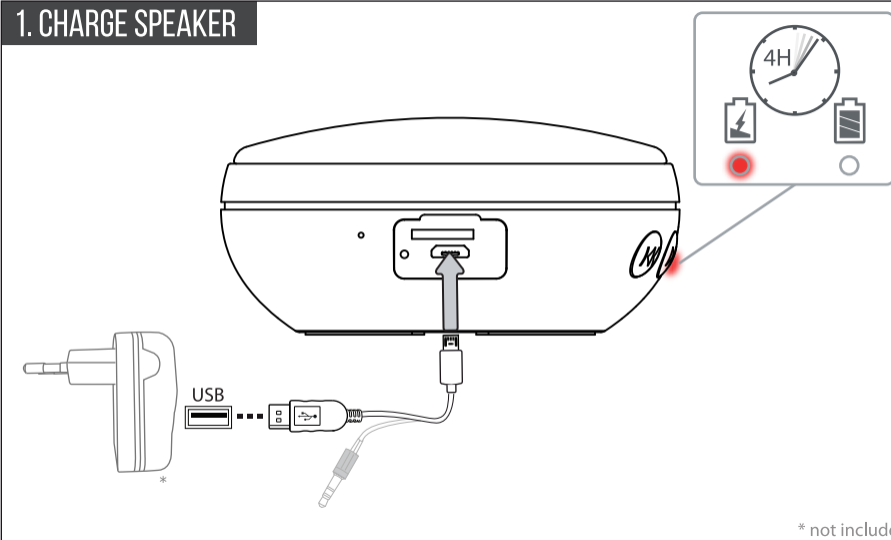

5. WIRED SETUP

6. PLAY SD CARD

SUPPORTED AUDIO FILES: MP3, WMA. FAT32 FORMATTED CARD. 32GB MAX.

* not included

7. PHONE CALL

FAQ

FREQUENTLY ASKED QUESTIONS
WWW.TRUST.COM/22010/FAQ

Trust International BV - Laan van Barcelona 600 - 3317DD, Dordrecht, NL

© 27-01-2017 Trust All rights reserved.

Trust
URBAN

USER GUIDE
WIRELESS SPEAKER

1. CHARGE SPEAKER

* not included

2. WIRELESS SETUP 1/2

3. WIRELESS SETUP 2/2

* not included

4. PLAY MUSIC WIRELESS