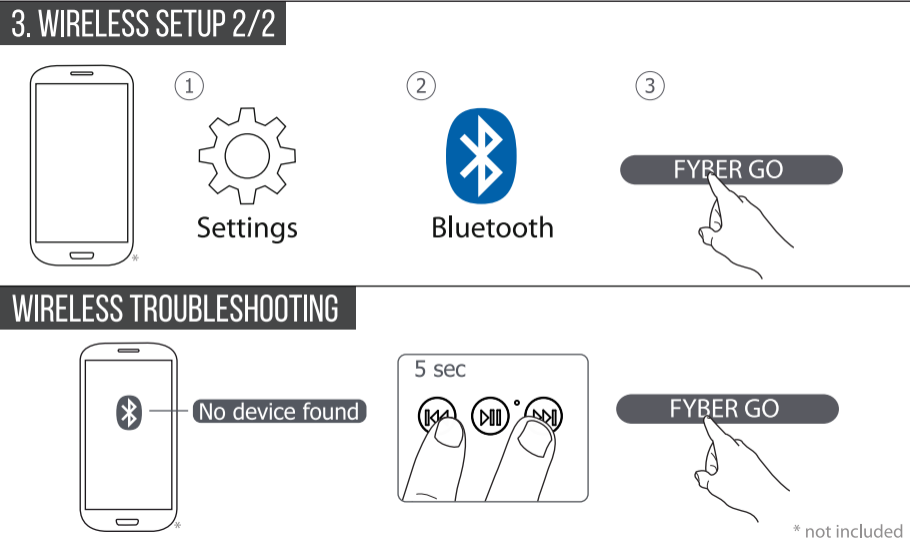

© 27-01-2017 Trust All rights reserved.

Trust
URBAN

USER GUIDE
WIRELESS SPEAKER

1. CHARGE SPEAKER

* not included

2. WIRELESS SETUP 1/2

3. WIRELESS SETUP 2/2

* not included

4. PLAY MUSIC WIRELESS