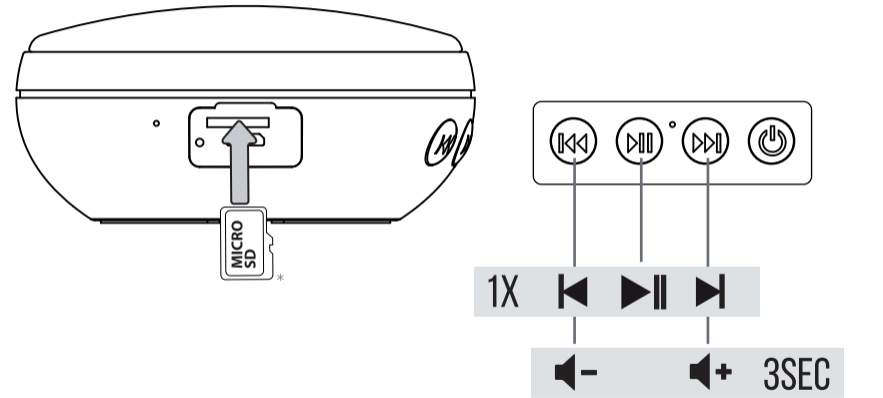

5. WIRED SETUP

6. PLAY SD CARD

SUPPORTED AUDIO FILES: MP3, WMA. FAT32 FORMATTED CARD. 32GB MAX.

* not included

7. PHONE CALL

FAQ

FREQUENTLY ASKED QUESTIONS
WWW.TRUST.COM/22010/FAQ

Trust International BV - Laan van Barcelona 600 - 3317DD, Dordrecht, NL