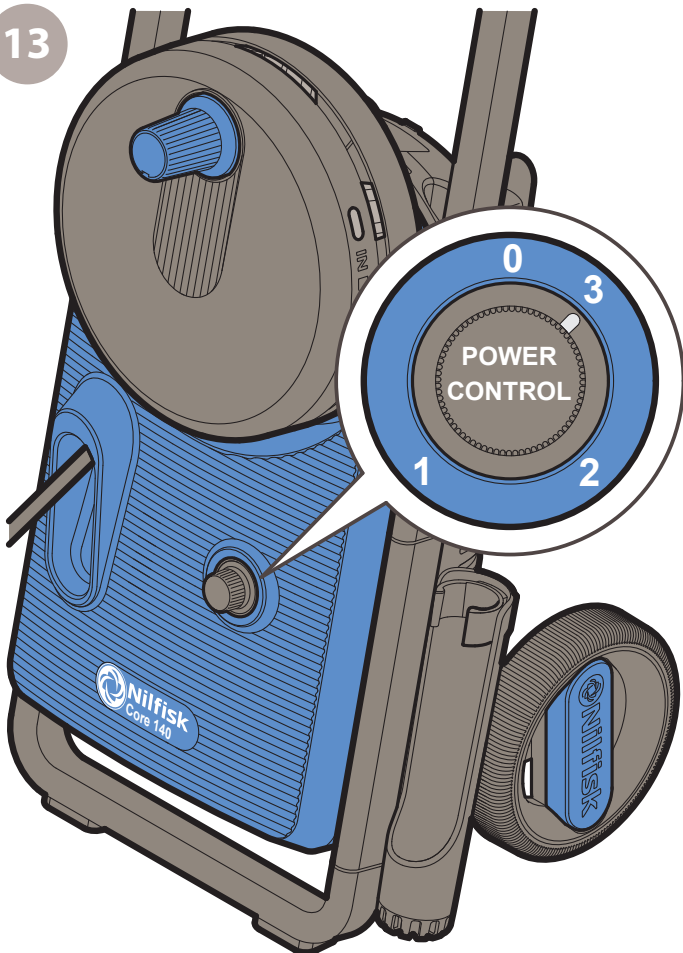

B

11

12

GENTLE NOZZLE

ROUGH NOZZLE

PATIO CLEANER

13

14