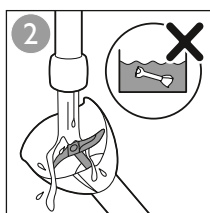

HR1676
HR1674
HR1673
HR1672
HR1671
HR1670

PHILIPS

www.philips.com

100% recycled paper
100% 循环再生纸

4203.064.6081.3

		MAX.		
 HR1676 HR1673 HR1672		100-200 g	30 sec.	
		100-400 ml	60 sec.	
		100-500 ml	60 sec.	
		100-1000 ml	60 sec.	
 HR1676 HR1673 HR1672		250 ml	70-90 sec.	
		4 x	120 sec.	
		250 ml	70-90 sec.	
		4 x	120 sec.	
 HR1674		250 ml	70-90 sec.	
		4 x	120 sec.	
		750 g	180 sec.	
		750 g	120 sec.	
 Compact HR1676 HR1673		100 g	5 x 1 sec.	
		120 g (max)	5 sec.	
		20 g	5 sec.	
		50-100 g (max)	15 sec.	
		100 g	20 sec.	
 HR 1674 HR 1673 HR 1672 HR 1671		200 g	5 x 1 sec.	
		200 g	5 sec.	
		200 g	10 sec.	
		30 g	10 sec.	
		200 g	15 sec.	
		200 g	30 sec.	
		100 g	20 sec.	
		80 g	30 sec.	