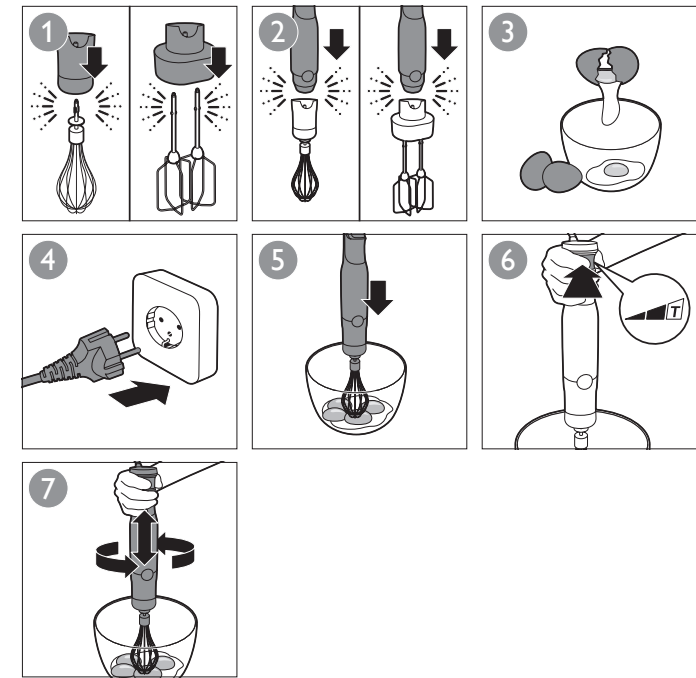

HR1676
HR1673
HR1672

HR1674