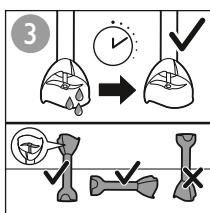

HR1676
HR1674
HR1673
HR1672
HR1671
HR1670

PHILIPS

www.philips.com

100% recycled paper
100% 循环再生纸

4203.064.6081.3

		MAX.		
 HR1676 HR1673 HR1672		100-200 g	30 sec.	
		100-400 ml	60 sec.	
		100-500 ml	60 sec.	
		100-1000 ml	60 sec.	
 HR1676 HR1673 HR1672		250 ml	70-90 sec.	
		4 x	120 sec.	
		250 ml	70-90 sec.	
		4 x	120 sec.	
 HR1674		250 ml	70-90 sec.	
		4 x	120 sec.	
		750 g	180 sec.	
		750 g	120 sec.	
 Compact HR1676 HR1673		100 g	5 x 1 sec.	
		120 g (max)	5 sec.	
		20 g	5 sec.	
		50-100 g (max)	15 sec.	
		100 g	20 sec.	
 HR 1674 HR 1673 HR 1672 HR 1671		200 g	5 x 1 sec.	
		200 g	5 sec.	
		200 g	10 sec.	
		30 g	10 sec.	
		200 g	15 sec.	
		200 g	30 sec.	
		100 g	20 sec.	
		80 g	30 sec.	