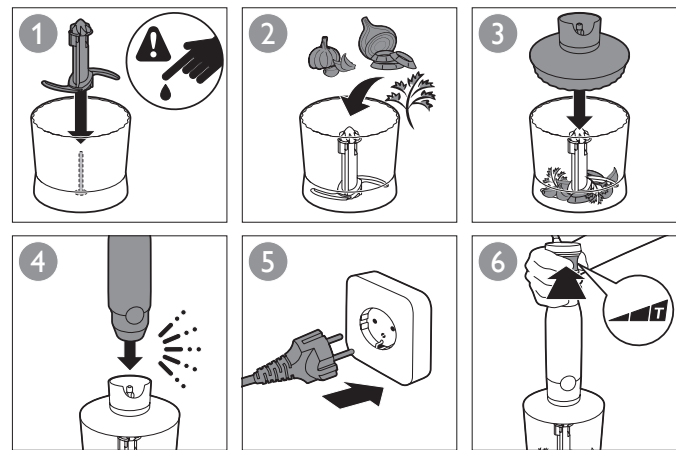

HR1676
HR1673