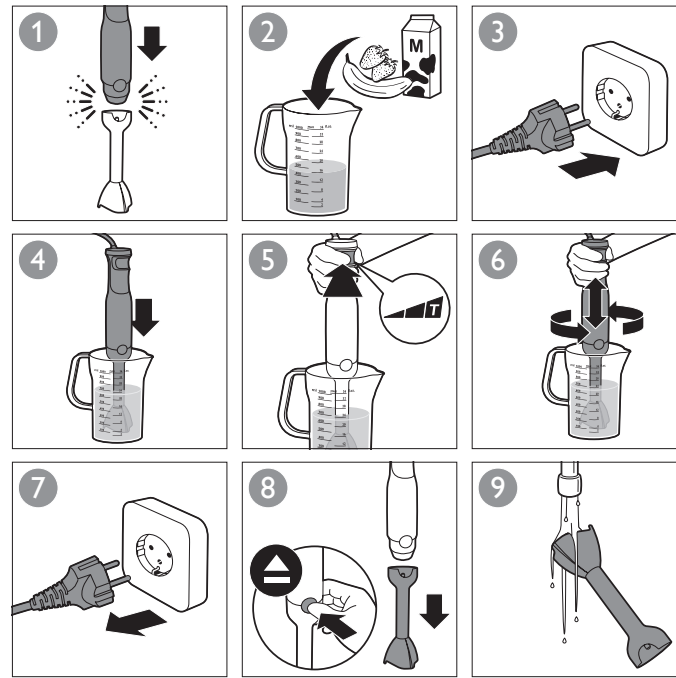

HR1676
HR1674
HR1673
HR1672
HR1671
HR1670

PHILIPS

www.philips.com

100% recycled paper
100% 循环再生纸

4203.064.6081.3

		MAX.		
 HR1676 HR1673 HR1672		100-200 g	30 sec.	
		100-400 ml	60 sec.	
		100-500 ml	60 sec.	
		100-1000 ml	60 sec.	
 HR1676 HR1673 HR1672		250 ml	70-90 sec.	
		4 x	120 sec.	
		250 ml	70-90 sec.	
		4 x	120 sec.	
 HR1674		250 ml	70-90 sec.	
		4 x	120 sec.	
		750 g	180 sec.	
		750 g	120 sec.	
 Compact HR1676 HR1673		100 g	5 x 1 sec.	
		120 g (max)	5 sec.	
		20 g	5 sec.	
		50-100 g (max)	15 sec.	
		100 g	20 sec.	
 HR 1674 HR 1673 HR 1672 HR 1671		200 g	5 x 1 sec.	
		200 g	5 sec.	
		200 g	10 sec.	
		30 g	10 sec.	
		200 g	15 sec.	
		200 g	30 sec.	
		100 g	20 sec.	
		80 g	30 sec.	