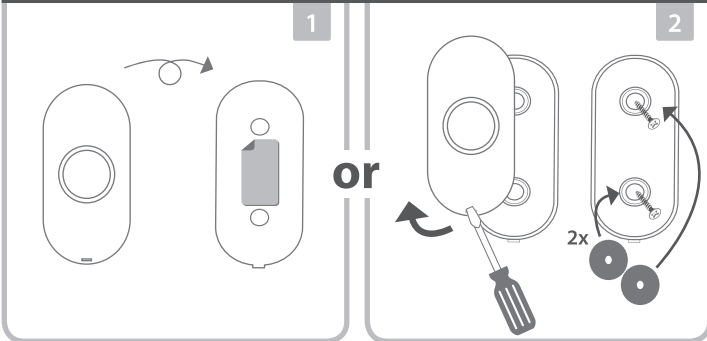

INSTALLATION | INSTALLATION | INSTALLATION | INSTALLATIE | INSTALLAZIONE | INSTALACIÓN