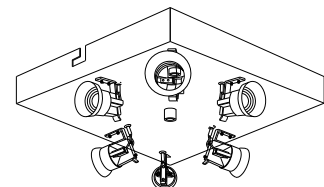

INSTRUCTION MANUAL

Drum CL Deluxe Square Jute

Drum CL Deluxe 30 Square Jute

Ceiling plate: 2xE27

Overall size:

Drum CL Deluxe 50 Square Jute

Ceiling plate: 4xE27

Overall size:

Drum CL Deluxe 70 Square Jute

Ceiling plate: 6xE27

Overall size: