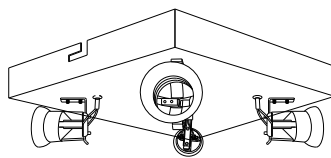

INSTRUCTION MANUAL

Drum CL Deluxe Square Jute

Drum CL Deluxe 30 Square Jute

Ceiling plate: 2xE27

Overall size:

Drum CL Deluxe 50 Square Jute

Ceiling plate: 4xE27

Overall size:

Drum CL Deluxe 70 Square Jute

Ceiling plate: 6xE27

Overall size: