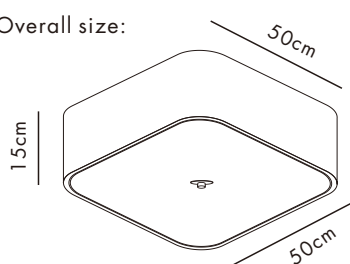

INSTRUCTION MANUAL

Drum CL Deluxe Square Jute

Drum CL Deluxe 30 Square Jute

Ceiling plate: 2xE27

Overall size:

Drum CL Deluxe 50 Square Jute

Ceiling plate: 4xE27

Overall size:

Drum CL Deluxe 70 Square Jute

Ceiling plate: 6xE27

Overall size: