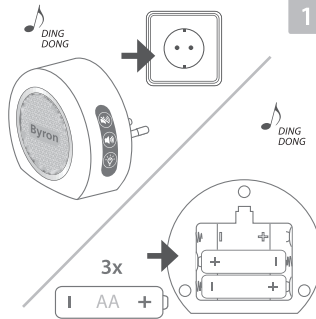

PAIRING MULTIPLE CHIMES | KOPPELN MEHRERER KLINGELN | JUMELAGE DE PLUSIEURS CARILLONS | MEERDERE DEURBELLEN KOPPELEN | ACCOPPIAMENTO MULTIPOLO | EMPAREJANDO MÚLTIPLES TIMBRES

1x

DBY

1x

DBY

6x

∞

unlimited

1