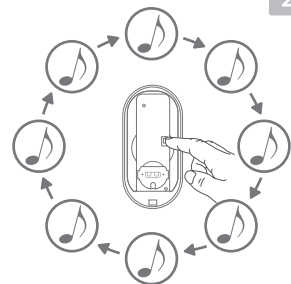

NEEDED TO START (EXCL.)

Optional

6mm

3x AA +

BOX CONTENT | INHALT | CONTENUS | INHOUD DOOS | CONTENUTO | CONTENIDO DE LA CAJA

2x

1x

1x

1x

2x

FIRST SET-UP | ERSTEINRICHTUNG | PREMIÈRE CONFIGURATION | EERSTE INSTALLATIE | PRIMO SET-UP | PRIMERA CONFIGURACIÓN

1

2

3

4

INSTALLATION | INSTALLATION | INSTALLATION | INSTALLATIE | INSTALLAZIONE | INSTALACIÓN

1

2

PAIRING MULTIPLE CHIMES | KOPPELN MEHRERER KLINGELN | JUMELAGE DE PLUSIEURS CARILLONS | MEERDERE DEURBELLEN KOPPELEN | ACCOPPIAMENTO MULTIPOLO | EMPAREJANDO MÚLTIPLES TIMBRES

1x

DBY

1x

DBY

6x

∞

unlimited

1

2

FEATURES | EIGENSCHAFTEN | CARACTÉRISTIQUES | KENMERKEN | CARATTERISTICHE | CARACTERÍSTICAS

8

1

2