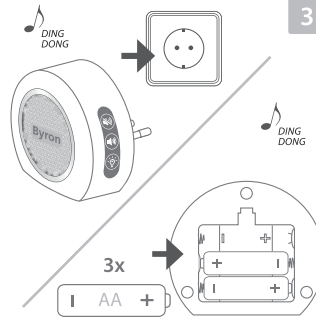

1x

2x

FIRST SET-UP | ERSTEINRICHTUNG | PREMIÈRE CONFIGURATION | EERSTE INSTALLATIE | PRIMO SET-UP | PRIMERA CONFIGURACIÓN

1

2

3

4

INSTALLATION | INSTALLATION | INSTALLATION | INSTALLATIE | INSTALLAZIONE | INSTALACIÓN

Push button - DBY-23510
Power supply: 1 x CR2032 3V
IP44 Weather Resistant

Find us on

Conforms to all relevant European Directives.