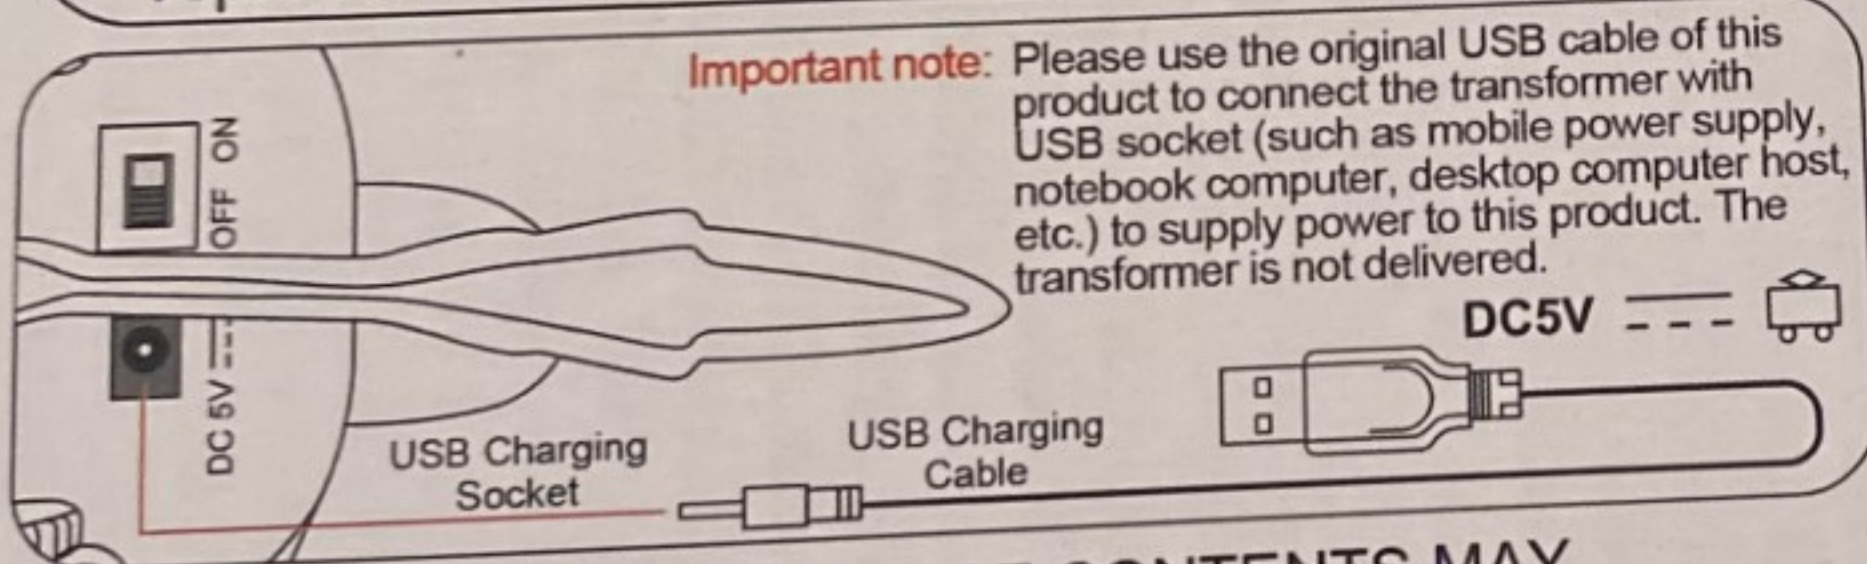

## BATTERY PRECAUTIONS

- The product uses a non replaceable 3.7V lithium battery;
- The rechargeable battery must be charged under the supervision of an adult;
- When the rechargeable battery is charging, the toy switch should be turned off;
- The power supply terminal shall not be short circuited;
- Cannot be connected to more than the recommended number of power sources;
- The USB cable shall be inspected regularly to see if its wire, plug, shell and other parts are damaged. If any damage is found, it shall be stopped using until it is repaired.

**Important note:** Please use the original USB cable of this product to connect the transformer with USB socket (such as mobile power supply, notebook computer, desktop computer host, etc.) to supply power to this product. The transformer is not delivered.

**PRECAUCIONES:**  
PELIGRO DE AHOGARSE. Contiene partes pequeñas, No recomendado para niños menores de 3 años.

**WARNING:**  
NOT SUITABLE FOR CHILDREN UNDER 3 YEARS DUE TO SMALL PARTS  
هشدار ابری کودکان زیر ۳ سال مناسب نیست. دارای قطعات کوچک است  
تذییر: غیر ملائم لاطفال تحت ثلاثة (۳) سنوات بسبب لقطعة الصغیرة  
COUNTRY OF ORIGIN: CHINA  
بلد المنشأ: الصين