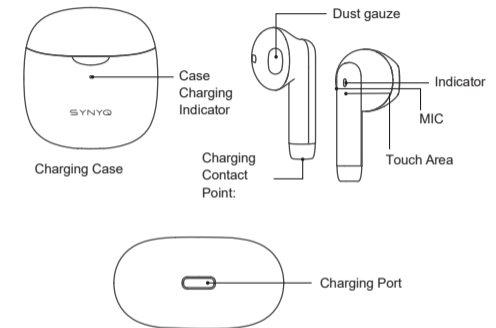

2. Product Structure

Notes: Pictures for reference only, product please in kind prevail.
Including: Earbud 1x pair, Charging case 1x, Type-C Charging Cable 1x, User Manual 1x

3. How to Use

Function	Present Status	How to Operate
Power – on	When earbuds in charging case	Open charging case
Pairing (connect devices)	When earbuds power on	Turn on device's Bluetooth and search for Synyq ProX
Power-off	Connected	If more than 3mins without connection, earbuds will auto power off.
	Connected	Put Earbuds into charging case and close lid

Function	Present Status	How to Operate
Volume +	When playing music	Touch R Earbud 2 times
Volume -	When playing music	Touch L Earbud 2 times
Next song	When playing music	Touch R Earbud 3 times
Prev song	When playing music	Touch L Earbud 3 times
Play/Pause	Connected / playing music	Touch L/R Earbud once
Wake-up Siri/ voice assistant	Connected	Long press L/R touch area for 2s until hear "di" and release
Answer call	Connected	Touch L/R Earbud once
Hang up call	Connected	Touch L/R Earbud 2 times
Reject call	Connected	Touch L/R Earbud for 2s

1. After first connection, earbuds will automatically reconnect to the recently paired mobile phone.
2. If automatic re - connection fails, please connect manually on the phone's Bluetooth interface.

4. Charging

Status	Case Charging Indicator	Earbuds Charging Indicator	Earbuds Prompt Voice
Charging case low battery	Orange light flashes		
Charging for the case	Orange light flashes		
Charging case is fully charged	Orange light is always on		
Earbuds low battery			Make a "du" at regular intervals
Earbuds is being charged	Green light is always on		
Earbuds is fully charged	Light off		

5. Safety information

1. The Earbuds have left and right parts. To make them stable in ears, please adjust the angle after wearing them
2. Only 5V adapter can be used to charge the case and Earbuds. Do not use adapter with voltage higher than 5V.
3. When the case fails to charge the Earbuds, please clean the Earbuds' charging contact point and put it back to case.
4. Do not use heavy objects to squeeze or impact the product. Keep it away from extremely hot or humid environment.
5. In order to avoid signal interference and discontinuous sound, please stay away from Wi-Fi routers and other high-frequency transmitting devices when using the product.

Customer service

We consider customer service and customer-friendliness to be of paramount importance. We strive for 100% customer service.

You still cannot find a solution or do you have another question? We can be reached on all working days via e-mail info@synyq.com for all your questions about our products.

Would you prefer to get in touch with us in another way? Please use the information below.

Synyq
Weidevogellaan 321
2496 PV ,s-Gravenhage
The Netherlands
info@synyq.com

SYNYQ