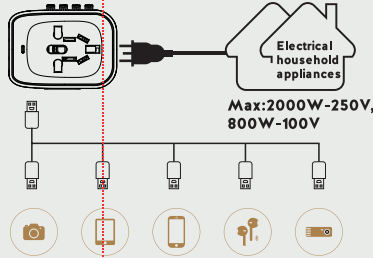

NOMADIUS

Note: This product may work with certain high power appliances such as hair dryers max 2000W.

Max.2000w

OL-212/OL-212PQ

Model	OL-212	OL-212PQ
USB Output (Total)	5V=3.5A	5V=3A
Type-C Output	5V=3A	PD 5V=3A/9V ≈2.22A/12V ≈67A
USB-A Output	5V=2.4A	QC 5V=3A/9V ≈2A/12V ≈5A
Rating	100-250V~8A MAX	100-250V~8A MAX
Dimension	69mmx53.9mmx52.6mm	69mmx53.9mmx52.6mm