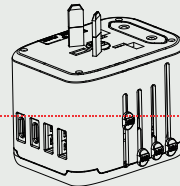

AUSTRALIA / NEW ZEALAND

Push AUS button out, used in China/Australia/Argentina Fiji/New Zealand