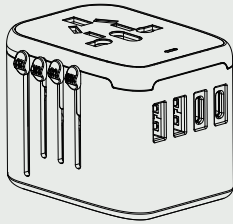

NOMADIUS

Note: This product may work with certain high power appliances such as hair dryers max 2000W.

Max.2000w

OL-212/OL-212PQ

Model	OL-212	OL-212PQ
USB Output (Total)	5V=3.5A	5V=3A
Type-C Output	5V=3A	PD 5V=3A/9V ≈2.22A/12V ≈67A
USB-A Output	5V=2.4A	QC 5V=3A/9V ≈2A/12V ≈5A
Rating	100-250V~8A MAX	100-250V~8A MAX
Dimension	69mmx53.9mmx52.6mm	69mmx53.9mmx52.6mm

Waste electrical products should not be disposed of with household waste. Please recycle where facilities exist. Check with your Local Authority for recycling advice.

This device complies with part 15 of the FCC Rules. Operation is subject to the following two conditions:

- (1) This device may not cause harmful interference, and
- (2) this device must accept any interference received, including interference that may cause undesired operation.

This adaptor does not convert voltage !
Made in China

UNITED KINGDOM

Push UK button out, used in UK/Singapore/Malaysia/ Kenya Hongkong

CAUTIONS:

- Before use, Please read this instruction carefully! This product does not convert voltage (AC-AC), in order to avoid possible damage to your device or other safety hazards, please make sure the power outlet you intend to use has the proper voltage to run your device BEFORE using this adapter.
- Each country has its own regulations regarding the use of travel adapters, please check in each country before use.
- No grounding, this product is for use with unearthed or double-insulated appliances only.
- Covers more than 150 countries with US/EU/UK/AU plugs.
- Built-in safety shutters protect users from the direct touch of the live parts on the socket outlet.
- Only one plug-type can be used at one time, other plug-pins are locked automatically.