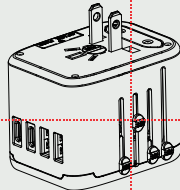

USA

Push USA button out, used in USA/Canada/Mexico/Columbia Panama/Japan