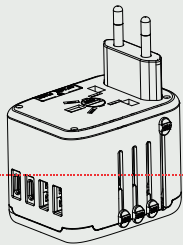

EUROPE

Push EU button out, used in Finland/Germany/Denmark France/Norway/Poland