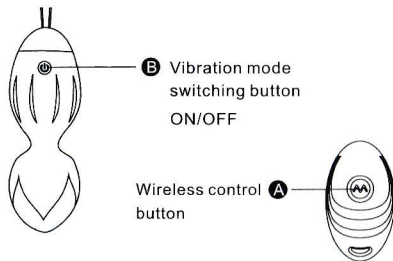

Level 3

Heaviest ball, 30 minutes per day, for 1 month

Level 4

Massage ball, 10 modes for women pelvic floor massage

Direction for use

1. Please charge it fully, after receiving the product (Refer to charging guide).
2. Press button **B** on massage ball 1.5 seconds to turn on/off the product. Shortly press it to change vibration mode.
3. Shortly press button **A** on controller for wireless control.
4. Press button **A** 1.5 seconds to stop vibrating.

Vibration curve graph

Charging guide

Put the DC charging plug into the hole of product to charge. Then insert the USB charging plug into the USB port of your computer or other charger. (output: 5V=1A or 5V=1.5A).