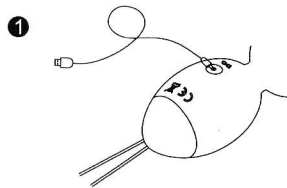

Level 3

Heaviest ball, 30 minutes per day, for 1 month

Level 4

Massage ball, 10 modes for women pelvic floor massage

Direction for use

1. Please charge it fully, after receiving the product (Refer to charging guide).
2. Press button **B** on massage ball 1.5 seconds to turn on/off the product. Shortly press it to change vibration mode.
3. Shortly press button **A** on controller for wireless control.
4. Press button **A** 1.5 seconds to stop vibrating.

Vibration curve graph

Charging guide

Put the DC charging plug into the hole of product to charge. Then insert the USB charging plug into the USB port of your computer or other charger. (output: 5V=1A or 5V=1.5A).