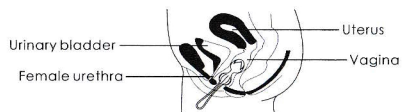

Package: 1 x Remote controller & Massage ball, 3 x Kegel balls, 1 x USB charging cable, 1 x User manual

Instruction

Steps for usage

Level 1

Light ball, 30 minutes per day, for 1-2 weeks

Level 2

Heavier ball, 30 minutes per day, for 2-3 weeks

Level 3

Heaviest ball, 30 minutes per day, for 1 month

Level 4

Massage ball, 10 modes for women pelvic floor massage

Direction for use

1. Please charge it fully, after receiving the product (Refer to charging guide).
2. Press button **B** on massage ball 1.5 seconds to turn on/off the product. Shortly press it to change vibration mode.
3. Shortly press button **A** on controller for wireless control.
4. Press button **A** 1.5 seconds to stop vibrating.