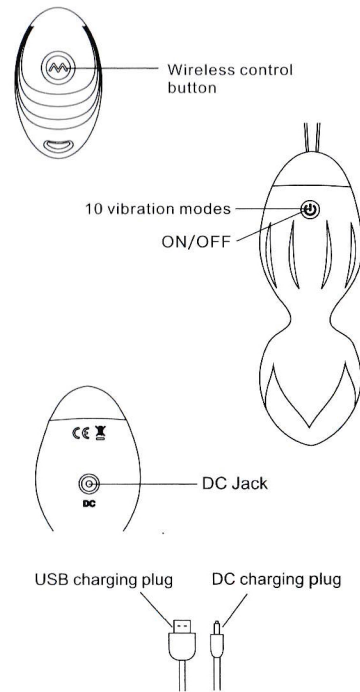

Instruction