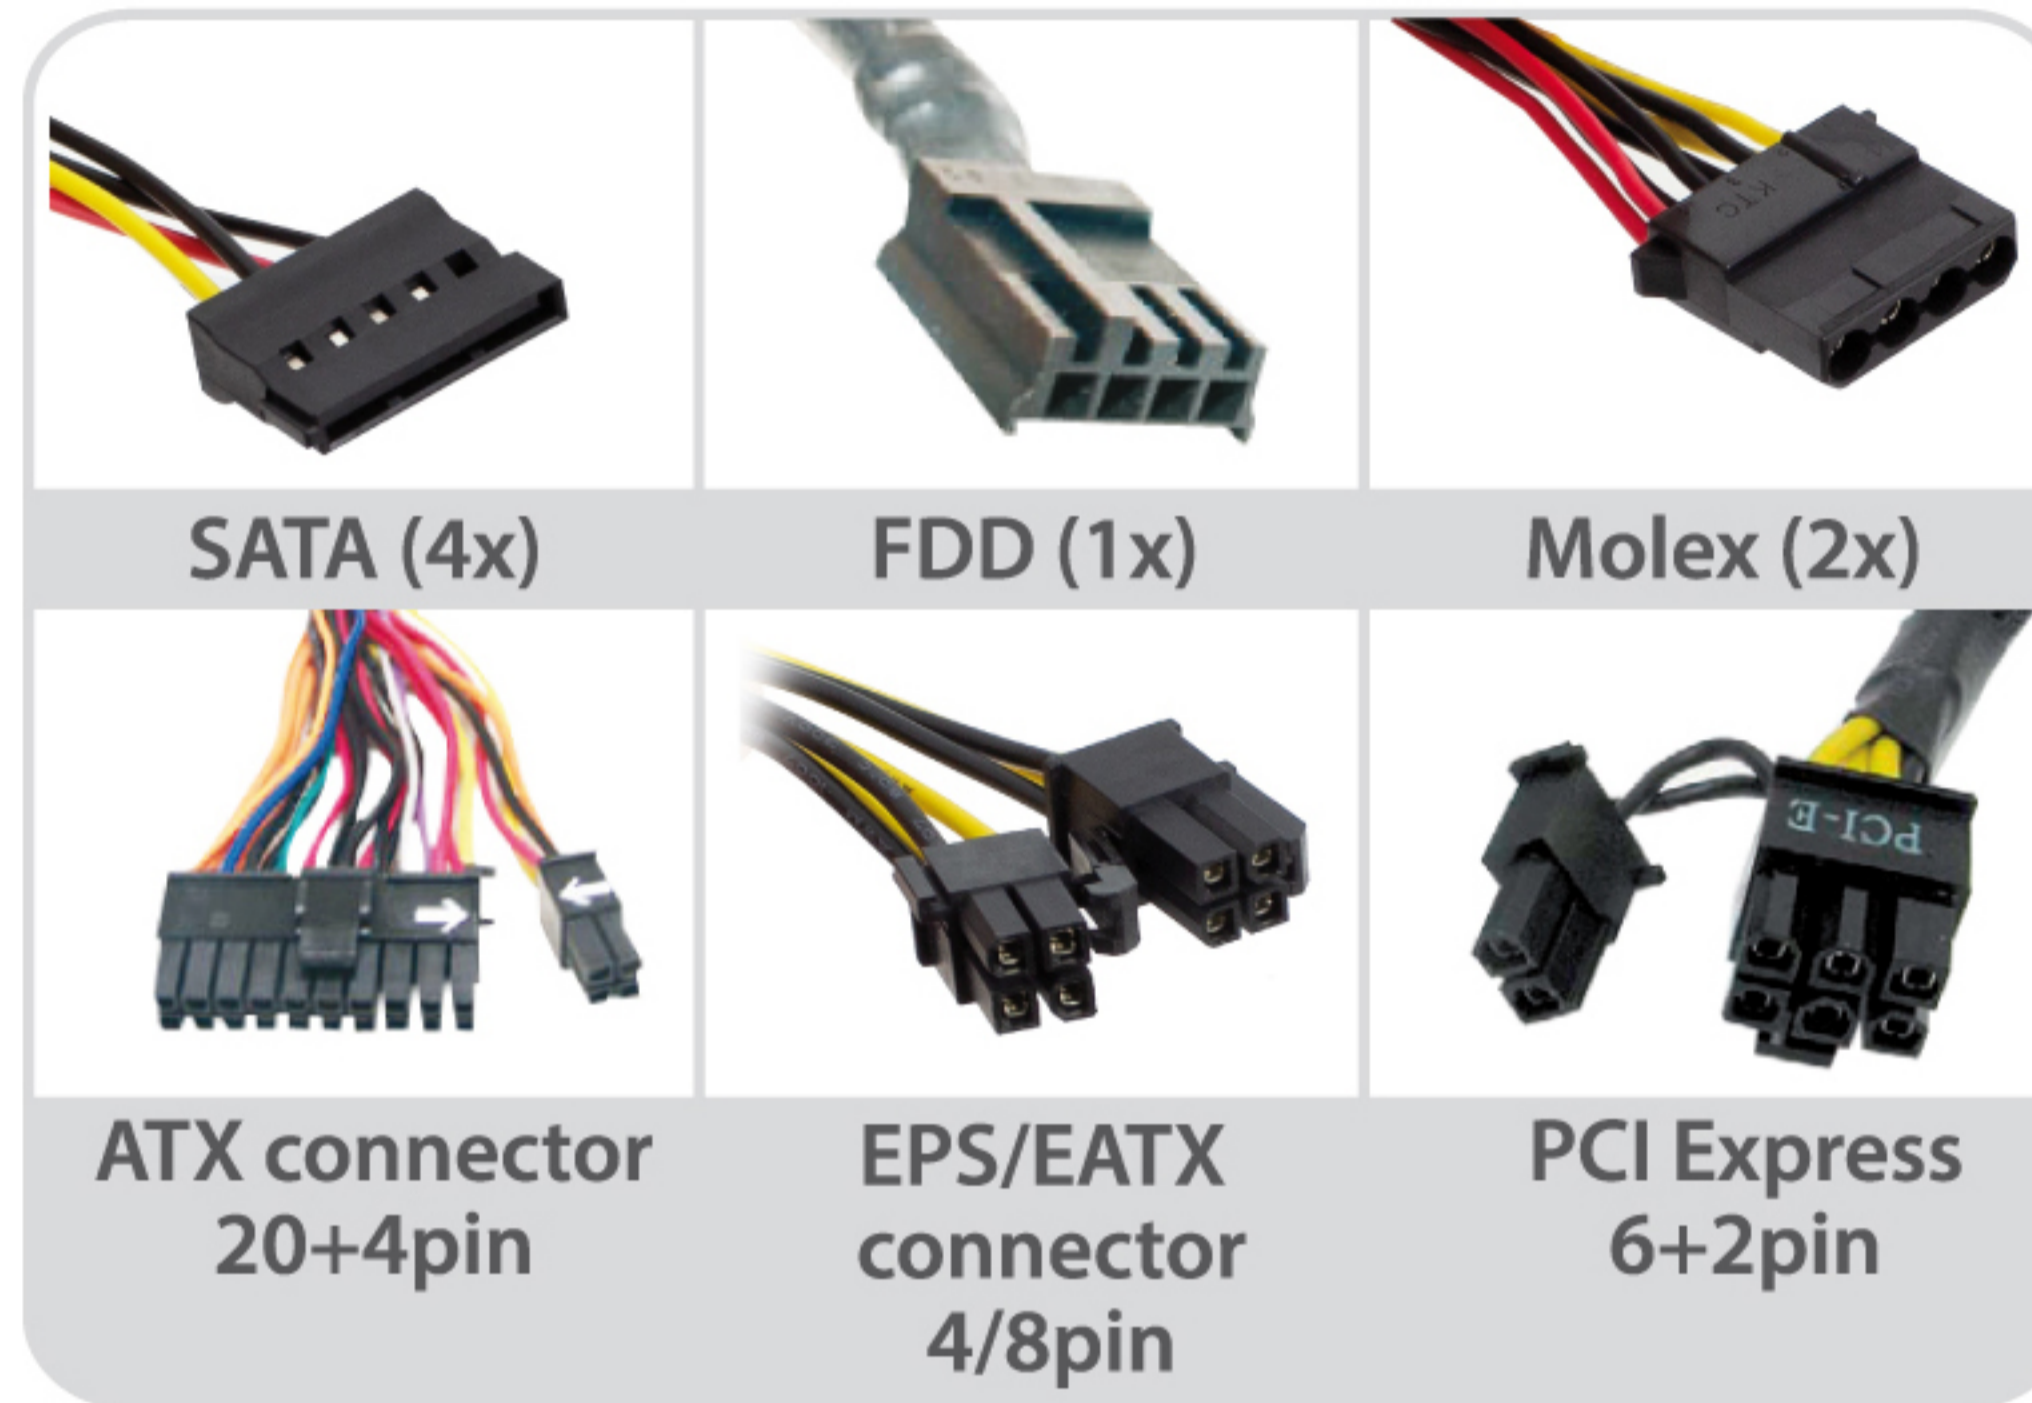

ATX Replacement PC Power Supply

EN • ATX12V 3.1, full compatibility with the current CPUs: Intel® and AMD® • With over temperature protection, over voltage protection, over current protection and short circuit protection • Smart fan control: fan speed is regulated by the temperature • The build-in protection will turn off the power supply once triggered.

Included connectors:

TECHNICAL SPECIFICATIONS

Power: 600.0W
 FAN:12cm
 Fan Control: Yes
 PFC: Passive PFC
 Connections: 1x ATX connector: 20+4pin(40cm),
 1x PCI-E 6+2 pin (30cm)
 1x EPS/EATX connector 4/8pin 12V (45cm)
 2x Molex (30cm),
 4x SATA (40cm)
 1x FDD (30cm)
 Input voltage: 230.0V~50/60Hz, 5.0A Max.
 Protection:Over Temperature Protection, Overvoltage, Overcurrent,
 Short circuit, Overload (Protection is reset after reboot of PC)
 Amount of 12V rails: 2
 ATX version: 3.1
 Output: 5.0V \pm 2.0%, 12.0V 30.0A, 12.0V 0.5A, ---
 3.3V \pm 2.0%, 5.0V 2.0A; total 600.0W Max.
 Average active efficiency: 87.45%.
 Efficiency at low load (10%): 85.94%
 No-load power consumption: 0.21W
 Dimensions(WxHxD): 150x85x140mm
 Weight:1055gr
 Colour: Black
 Temperature: 0 to 50 degrees Celsius
 Humidity: 20% to 80% (non condensing)

PACKAGE CONTENT

1x Power Cable

Serial Number & IIC Code: _____

INPUT ~	230.0V~50/60Hz, 5.0A Max.					
OUTPUT ---	5.0V	12.0V	12.0V	3.3V	5.0V	TOTAL
EM3908	12.0A	30.0A	0.5A	12.0A	2.0A	600.0W

Article: EM3908

WWW.EMINENT-ONLINE.COM