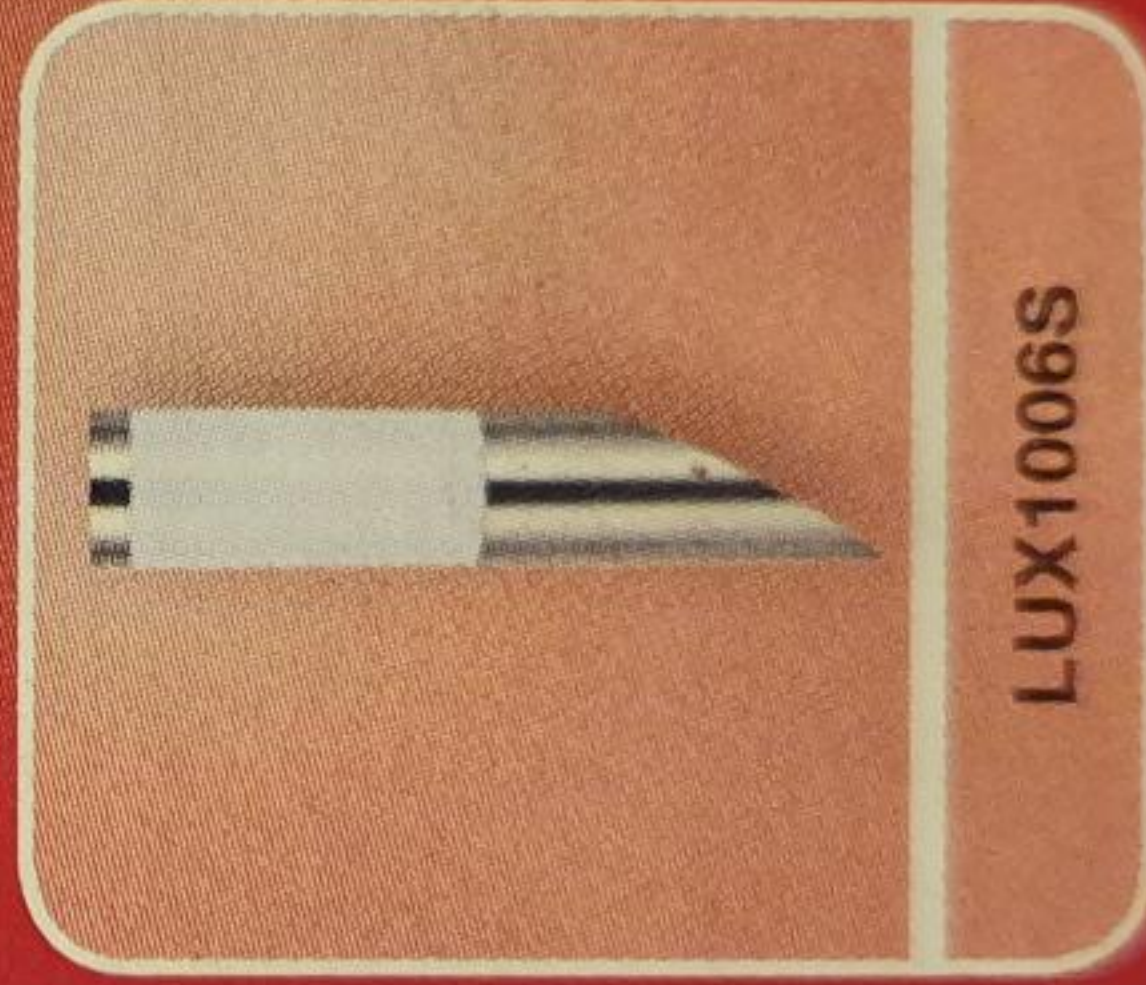

330 mm

76 mm

CE

Art.no LUX0006S

ATLANTA RANGE

LUX0006S

LUX1006S

LUX1016S

LUX1026S

LUX1036S