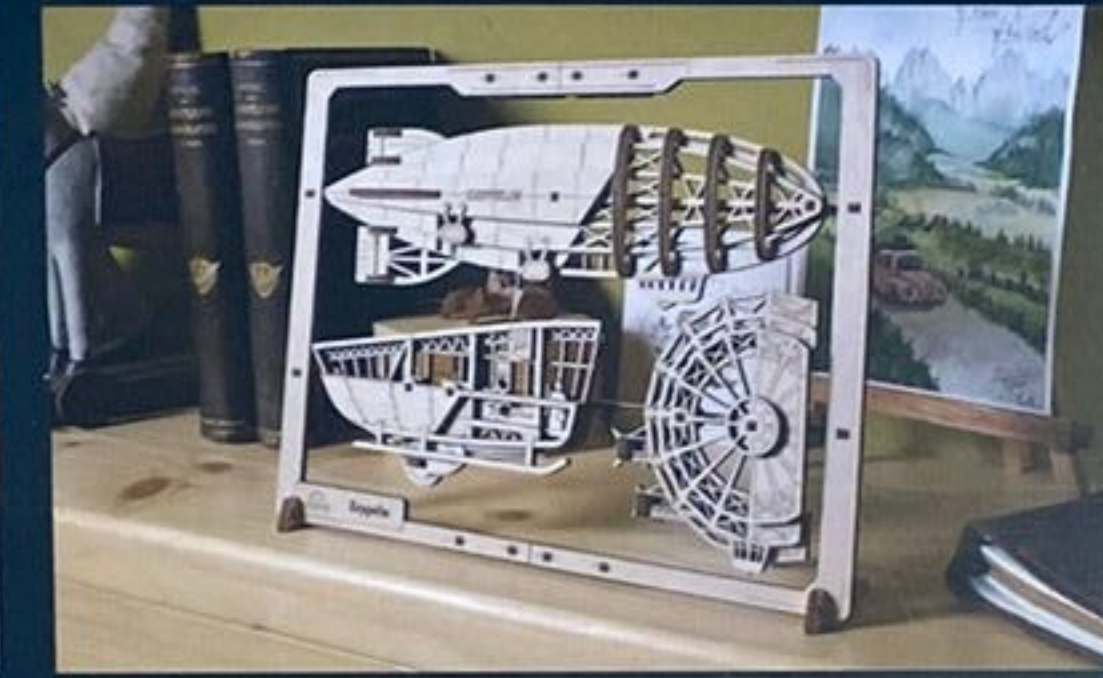

Model Zeppelin 2.5D Puzzle  
 Type of product: Mechanical model  
 Intended use: Model for collectors  
 Series: 70  
 Scale: 1:1  
 SKU: 70208  
 Manufacturer: Ukrainian Gears LLC  
 Registered trademark or registered brand  
 of manufacturer: UGEARS  
 Address of manufacturer: Ochakivska str./  
 Ochakivsky lane 5/6, Kyiv, 03151, Ukraine  
 Address of production: Pryozerna str. 11,  
 Gorenka, Kyivo-Svyatoshynskiy district,  
 Kyiv region, 08105, Ukraine  
 Age: 14+. Warning: Attention! Not for  
 children under 14. Contains sharp parts!  
 General information: Model for self-as-  
 sembly without glue (parts are pre-cut  
 in the board and are easily removed).  
 Please follow the instruction manual.  
 Materials used: plywood, sand paper,  
 candle wax.  
 Instructions languages: ENG, UKR, FRA,  
 DEU, SPA, ITA, JPN, CHI, POR, POL, KOR.  
 Packing size: 14,7x6,7x1,4 inch /  
 373x170x35 mm  
 Model size: 11,4x8,5x2,4 inch /  
 289x215x62 mm  
 Number of parts: 49 pcs.

### Everything in the box

### Place or hang wherever you want

8,5 inch / 215 mm

11,4 inch / 289 mm

Build this beautiful DIY 2.5D wooden picture model with mechanical elements. A fun project and attractive display piece for any interior. Explore the airship from two angles — front and side — and bring your puzzle to life as you move propellers, rudder and stabilizers!