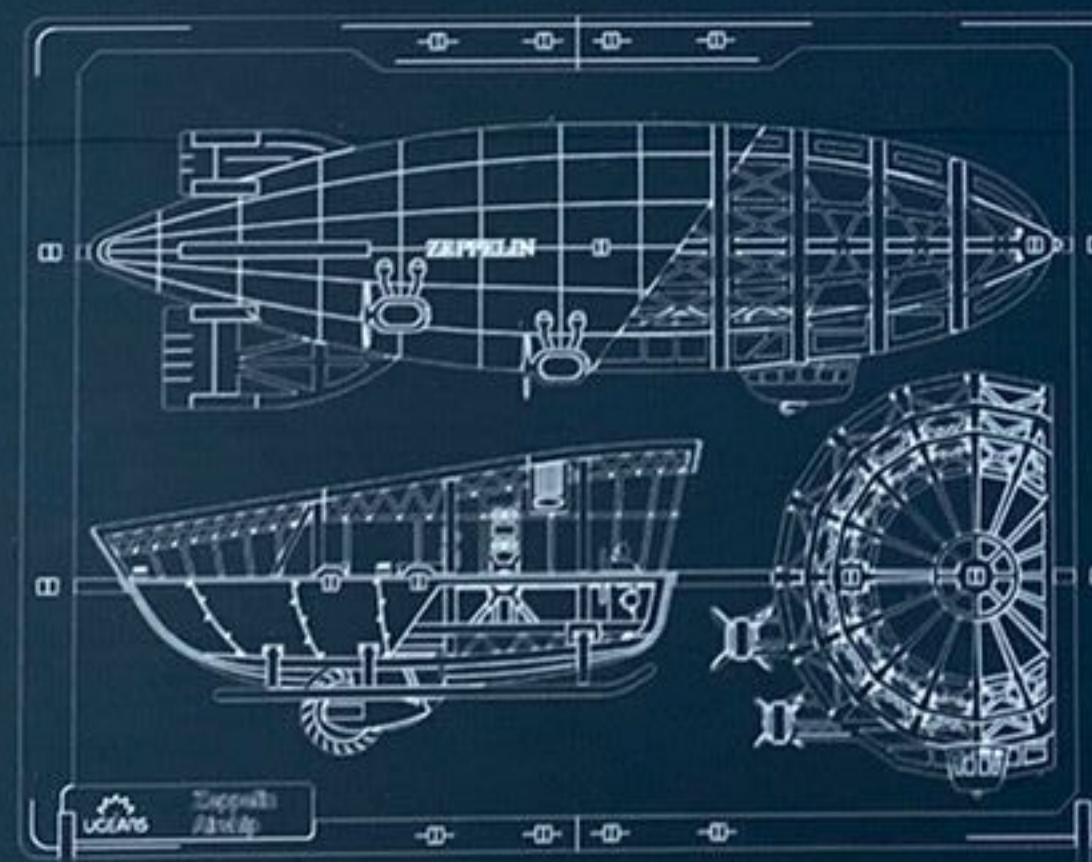

Model Zeppelin 2.5D Puzzle  
 Type of product: Mechanical model  
 Intended use: Model for collectors  
 Series: 70  
 Scale: 1:1  
 SKU: 70208  
 Manufacturer: Ukrainian Gears LLC  
 Registered trademark or registered brand  
 of manufacturer: UGEARS  
 Address of manufacturer: Ochakivska str./  
 Ochakivsky lane 5/6, Kyiv, 03151, Ukraine  
 Address of production: Pryozerna str. 11,  
 Gorenka, Kyivo-Svyatoshynskiy district,  
 Kyiv region, 08105, Ukraine  
 Age: 14+. Warning: Attention! Not for  
 children under 14. Contains sharp parts!  
 General information: Model for self-as-  
 sembly without glue (parts are pre-cut  
 in the board and are easily removed).  
 Please follow the instruction manual.  
 Materials used: plywood, sand paper,  
 candle wax.  
 Instructions languages: ENG, UKR, FRA,  
 DEU, SPA, ITA, JPN, CHI, POR, POL, KOR.  
 Packing size: 14,7x6,7x1,4 inch /  
 373x170x35 mm  
 Model size: 11,4x8,5x2,4 inch /  
 289x215x62 mm  
 Number of parts: 49 pcs.

### Everything in the box

### No glue or special tools are required

### Place or hang wherever you want

8,5 inch / 215 mm

11,4 inch / 289 mm

Build this beautiful DIY 2.5D wooden picture model with mechanical elements. A fun project and attractive display piece for any interior. Explore the airship from two angles — front and side — and bring your puzzle to life as you move propellers, rudder and stabilizers!