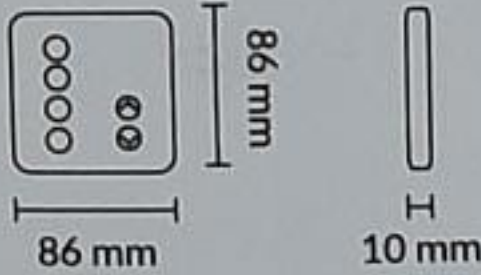

ZBW01-WH Wall-Mounted Controller
3V CR2032 battery x 2

Management Standards Certification

ISO14001 ISO14064-1

OHSAS18001 ISO9001

IECQ QC080000 SA8000

MM08178

4 892657 081787 >

For further information, please visit: