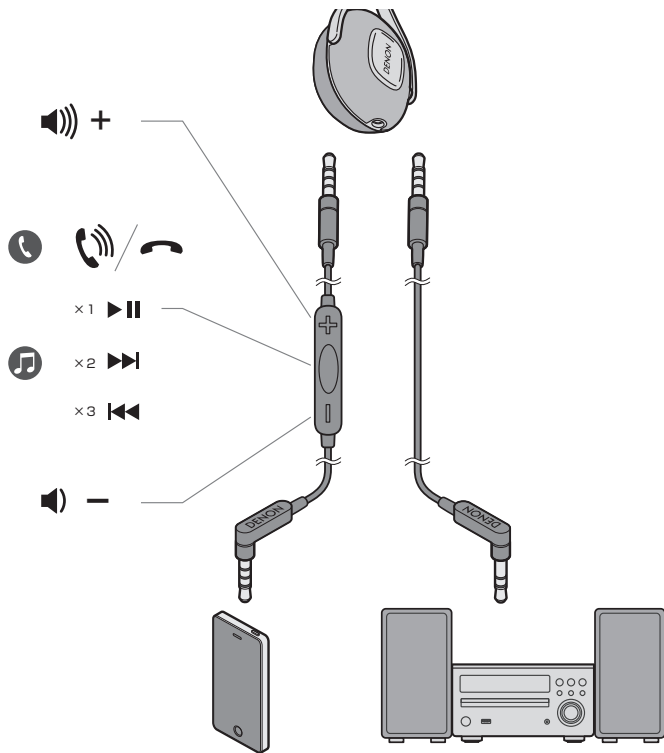

"Made for iPod," "Made for iPhone," and "Made for iPad" mean that an electronic accessory has been designed to connect specifically to iPod, iPhone, or iPad, respectively, and has been certified by the developer to meet Apple performance standards. Apple is not responsible for the operation of this device or its compliance with safety and regulatory standards. Please note that the use of this accessory with iPod, iPhone, or iPad may affect wireless performance.