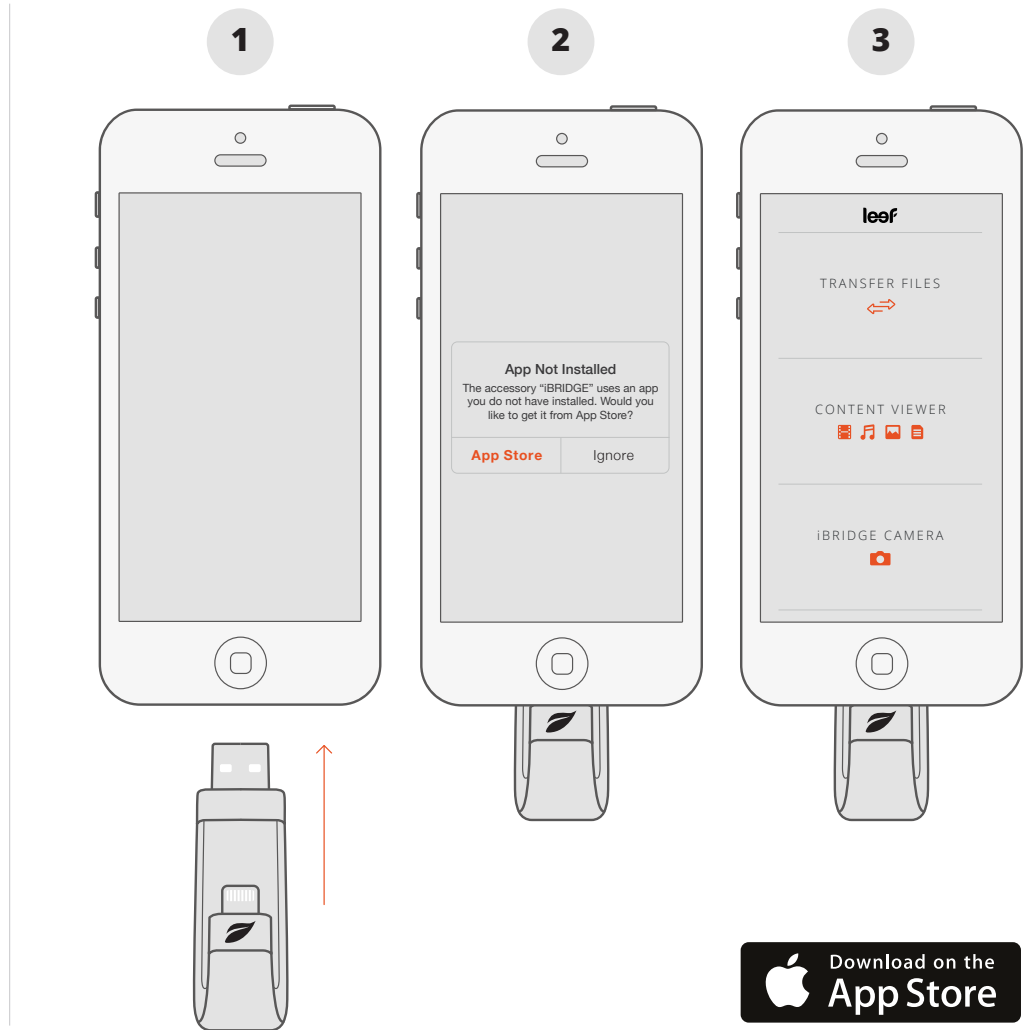

**PRODUCT FEATURES**

**COMPATIBILITY:**

**iPod Touch**  
5th generation

**iPhone**  
5/5s/5c, 6/6plus

**iPad**  
Air/Air2, Mini/Mini2/Mini3,  
iPad with Retina display,  
iPad (4th generation)

**Mac / PC**