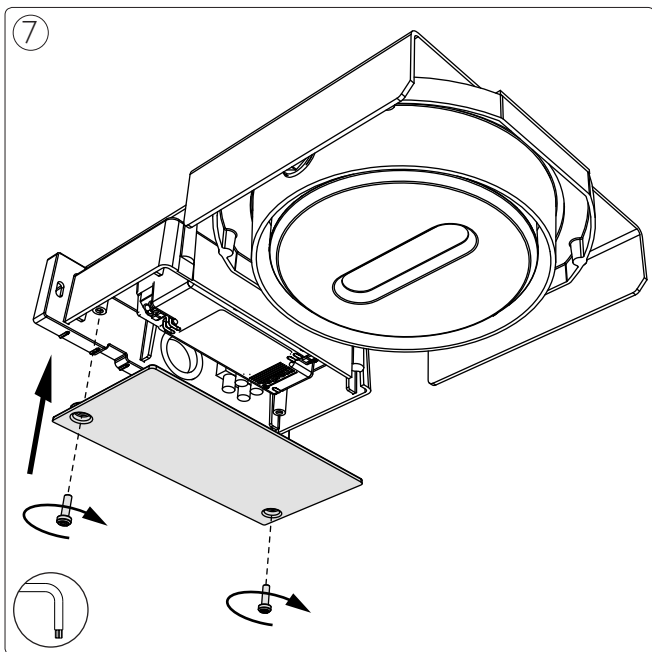

# PHILIPS

Incl.

3 x Luxeon Rebel  
Powerled

Philips Lighting Contact Centre  
Int. Business Reply Service  
I.B.R.S. / C.C.R.I. Numéro 10461  
5600 VB Eindhoven  
Pays-Bas / The Netherlands

[www.philips.com/homelighting](http://www.philips.com/homelighting)  
☎ +800 7445 4775