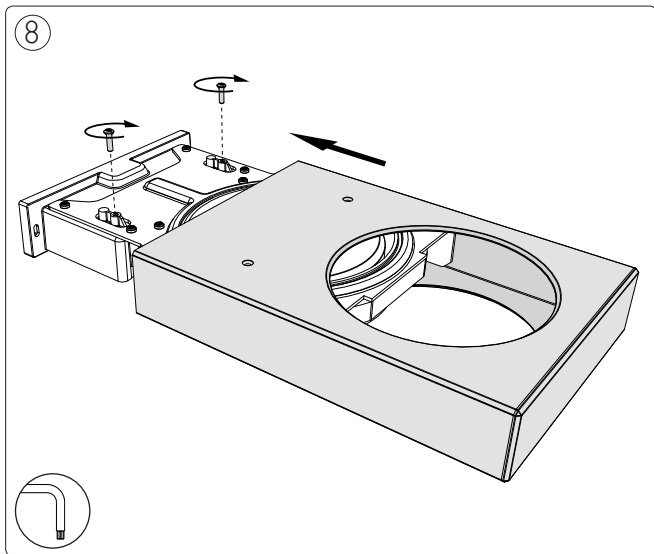

# PHILIPS

Incl.

3 x Luxeon Rebel  
Powerled

Philips Lighting Contact Centre  
Int. Business Reply Service  
I.B.R.S. / C.C.R.I. Numéro 10461  
5600 VB Eindhoven  
Pays-Bas / The Netherlands

[www.philips.com/homelighting](http://www.philips.com/homelighting)  
☎ +800 7445 4775