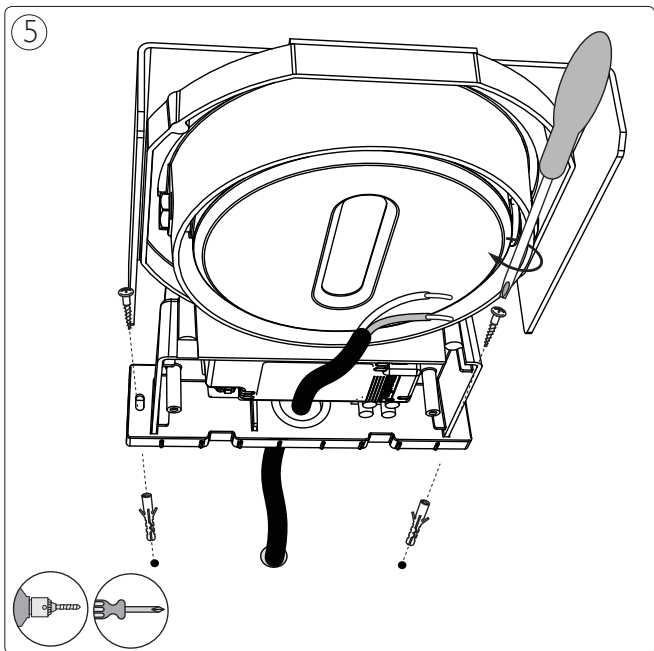

# PHILIPS

Incl.

3 x Luxeon Rebel  
Powerled

Philips Lighting Contact Centre  
Int. Business Reply Service  
I.B.R.S. / C.C.R.I. Numéro 10461  
5600 VB Eindhoven  
Pays-Bas / The Netherlands

[www.philips.com/homelighting](http://www.philips.com/homelighting)  
☎ +800 7445 4775