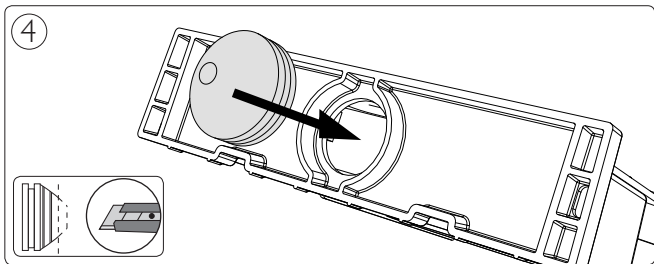

# PHILIPS

Incl.

3 x Luxeon Rebel  
Powerled

Philips Lighting Contact Centre  
Int. Business Reply Service  
I.B.R.S. / C.C.R.I. Numéro 10461  
5600 VB Eindhoven  
Pays-Bas / The Netherlands

[www.philips.com/homelighting](http://www.philips.com/homelighting)  
☎ +800 7445 4775