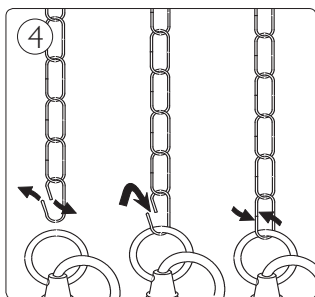

Incl.

A

B

3x 

Philips Lighting Contact Centre
Int. Business Reply Service
I.B.R.S. / C.C.R.I. Numéro 10461
5600 VB Eindhoven
Pays-Bas / The Netherlands

www.philips.com/homelighting
☎ +800 7445 4775

4404.018.34601
Last update: 02/07/12