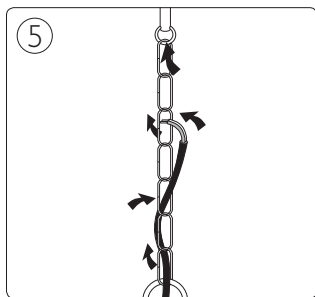

Incl.

A

B

3x 

Philips Lighting Contact Centre
Int. Business Reply Service
I.B.R.S. / C.C.R.I. Numéro 10461
5600 VB Eindhoven
Pays-Bas / The Netherlands

www.philips.com/homelighting
☎ +800 7445 4775

4404.018.34601
Last update: 02/07/12