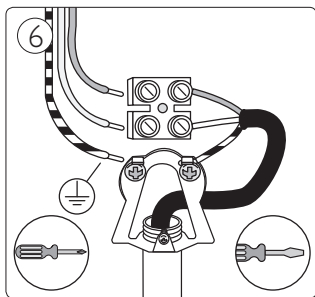

Incl.

A

B

3x 

Philips Lighting Contact Centre
Int. Business Reply Service
I.B.R.S. / C.C.R.I. Numéro 10461
5600 VB Eindhoven
Pays-Bas / The Netherlands

www.philips.com/homelighting
☎ +800 7445 4775

4404.018.34601
Last update: 02/07/12