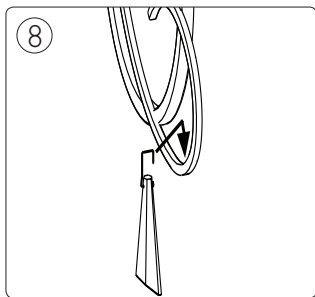

Incl.

A

B

3x 

Philips Lighting Contact Centre
Int. Business Reply Service
I.B.R.S. / C.C.R.I. Numéro 10461
5600 VB Eindhoven
Pays-Bas / The Netherlands

www.philips.com/homelighting
☎ +800 7445 4775

4404.018.34601
Last update: 02/07/12