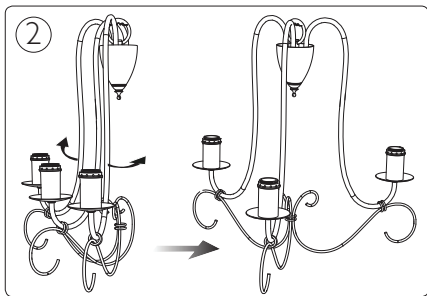

Incl.

A

B

3x 

Philips Lighting Contact Centre
Int. Business Reply Service
I.B.R.S. / C.C.R.I. Numéro 10461
5600 VB Eindhoven
Pays-Bas / The Netherlands

www.philips.com/homelighting
☎ +800 7445 4775

4404.018.34601
Last update: 02/07/12