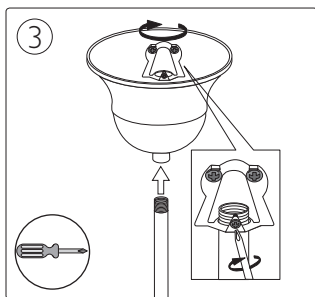

Incl.

A

B

3x 

Philips Lighting Contact Centre
Int. Business Reply Service
I.B.R.S. / C.C.R.I. Numéro 10461
5600 VB Eindhoven
Pays-Bas / The Netherlands

www.philips.com/homelighting
☎ +800 7445 4775

4404.018.34601
Last update: 02/07/12