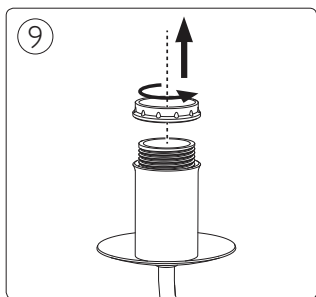

Incl.

A

B

3x 

Philips Lighting Contact Centre
Int. Business Reply Service
I.B.R.S. / C.C.R.I. Numéro 10461
5600 VB Eindhoven
Pays-Bas / The Netherlands

www.philips.com/homelighting
☎ +800 7445 4775

4404.018.34601
Last update: 02/07/12