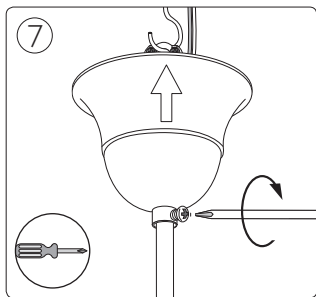

Incl.

A

B

3x 

Philips Lighting Contact Centre
Int. Business Reply Service
I.B.R.S. / C.C.R.I. Numéro 10461
5600 VB Eindhoven
Pays-Bas / The Netherlands

www.philips.com/homelighting
☎ +800 7445 4775

4404.018.34601
Last update: 02/07/12