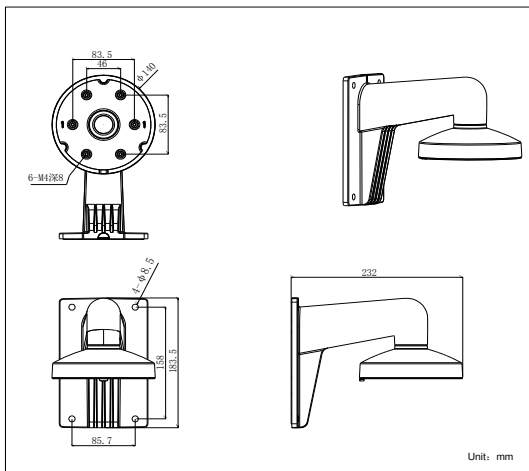

DS-1273ZJ-140

DS-2CC51xxP(N) Wall Mounting Bracket for Dome Camera

Features:

- Aluminum alloy material with surface spray treatment
- The outlet hole makes the feature looks better
- Better water proof design
- Convenient installation coordinating with lower bowl

Dimension:

Order Model:

DS-1273ZJ-140

Parameter:

Model	DS-1273ZJ-140
Parameters	DS-2CC51xxP(N) Wall Mounting Bracket for Dome Camera
Appearance	Hikvision White
Range of Application	Suitable for DS-2CC51xxP(N) dome camera wall mounting
Material	Aluminum Alloy
Dimension	Φ 140×182×120mm
Weight	703g

Notice:

- The bracket is for DS-2CC51xxP(N)-VF dome camera
- Pay attention to the color matching when select bracket
- The bracket should be installed on flat wall
- The wall must be capable of supporting over 3 times as much as the total weight of the camera and the mount
- The maximum load capacity of the bracket is 4.5KG