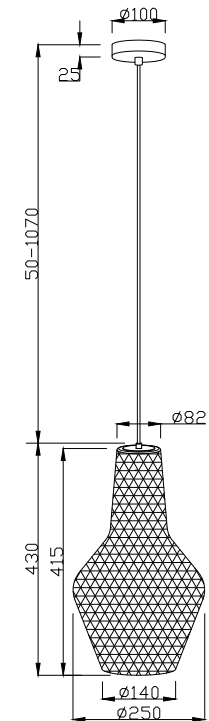

# Instruction

P047PL-01B

1 x E27 (60W)

Model: P047PL-01B  
Collection: Pendant  
Series: Tommy

Pendant Lamps