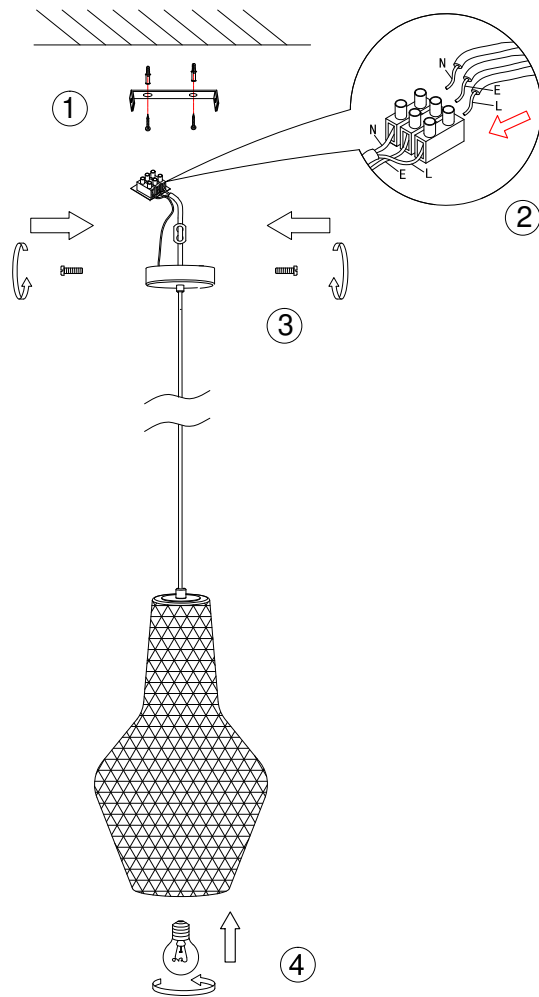

# Instruction

P047PL-01B

1 x E27 (60W)

Model: P047PL-01B  
Collection: Pendant  
Series: Tommy

Pendant Lamps