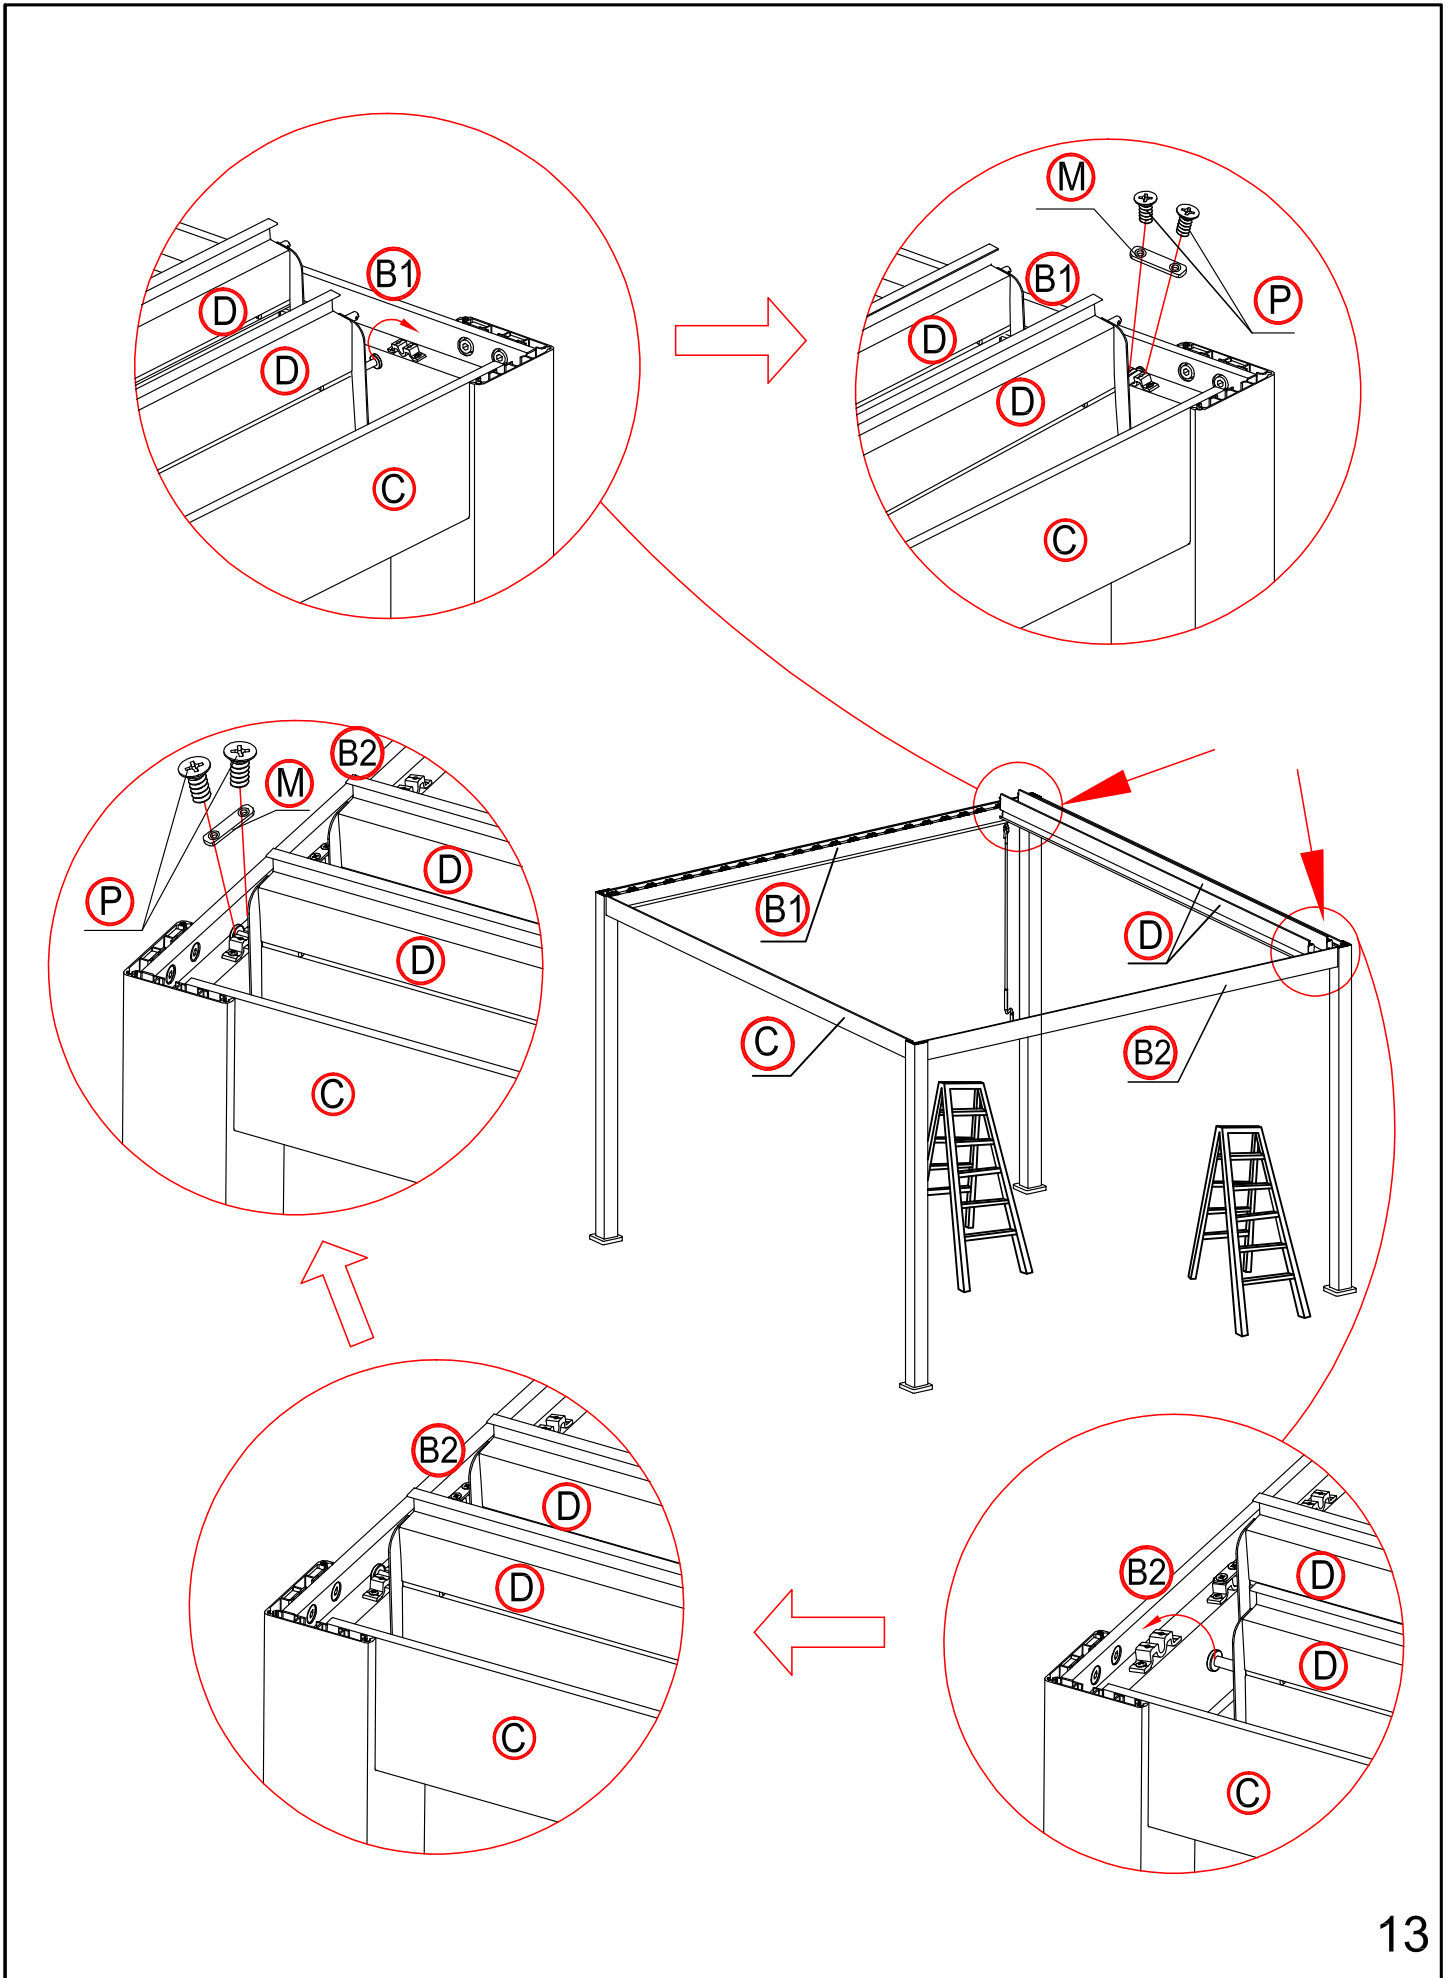

# MIRADOR<sup>®</sup> 3.6x3.6m

Make the shutter as vertical.

×4 times

16

×4 times

17

17