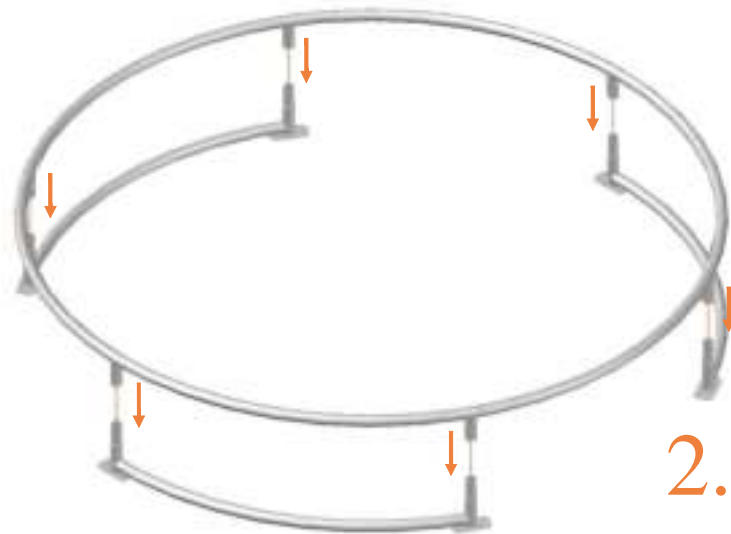

Model 08-FL / Model 10-FL

Avyna

Round trampolines

Assembly manual

Model 08-FL/ Model 10-FL

	Model 08-FL ø245cm			Model 10-FL ø305cm		
	Quantity	Part number		Quantity	Part number	
Jumping mat	1	TEPL-08-222		1	TEPL-10-222	
Galvanized spring L=175mm ø3.2mm	60	TEPL-200-211/C		72	TEPL-200-211/C	
Safety pad	1	TEPL-08-333-FL-green or AVGR-08-333-FL-grey or ABVL-08-333-FL black		1	TEPL-10-333-FL-green or AVGR-10-333-FL-grey or ABVL-10-333-FL-black	
Fastener for safety pad	12	TEPL-ELAS-D		18	TEPL-ELAS-D	
Fastener for safety pad	12	TEPL-ELAS-B		18	TEPL-ELAS-B	
H-tube	3	TEPL-08-FL-114		3	TEPL-10-FL-114	
H-tube	3	TEPL-08-FL-115		3	TEPL-10-FL-115	
C-tube	3	TEPL-08-113		3	TEPL-10-113	
K-tube	3	TEPL-08-114		3	TEPL-10-114	
Tool for spring	1	TOOL-SPRING		1	TOOL-SPRING	
Screw	6	M8-16		6	M8-16	
Plastic plate	3	2108-121		3	2110-121	

	Model 08-FL ø245cm			Model 10-FL ø305cm		
	Quantity	Part number		Quantity	Part number	
Parker screw	24	M4-16		24	M4-16	
Measuring rod L=220mm	1	MEASURING-ROD / A		1	MEASURING-ROD / A	
Measuring rod L=600mm	1	MEASURING-ROD / B		1	MEASURING-ROD / B	
Users Manual	1	208010101		1	208010101	
Warning Card	1	208040101		1	208040101	
Tie rip for warning card	1	209010102		1	209010102	
Safety manual	1	208010301		1	208010301	

Safety net for Model 08-FL / Model 10-FL

	Model 08-FL ø245cm			Model 10-FL ø305cm		
	Quantity	Part number		Quantity	Part number	
Pole with sleeve for safety net	6	AVBL-08-802-A + AVBL-08-802-C		6	AVBL-08-802-A + AVBL-08-802-C	
Pole for safety net	6	AVBL-08-802-B		6	AVBL-10-802-B	
Clamp	6	CLAMP-TOOL-SN 08-fl		6	CLAMP-TOOL-SN 10-fl	
Fiberglass Rod	1set	FIBERGLASS-ROD-08-fl		1set	FIBERGLASS-ROD-10-fl	
Screw M6x30	6	M6x30		6	M6x30	
Fastener for safety net	6	TEPL-ELAS-C		12	TEPL-ELAS-C	
Safety net	1	ANBL08-FL		1	ANBL-10-FL	
Straps for safety net	6	TEPL-BAND		6	TEPL-BAND	
Closure for safety net	2	TEPL-KNOOPJE		2	TEPL-KNOOPJE	
Screw M8	24	M8-20		24	M8-20	
Allen key	2	ALLEN-KEY		2	ALLEN-KEY	
Wrench	2	WRENCH		2	WRENCH	
Cap	6	TOP-CAP-BD		6	TOP-CAP-BD	