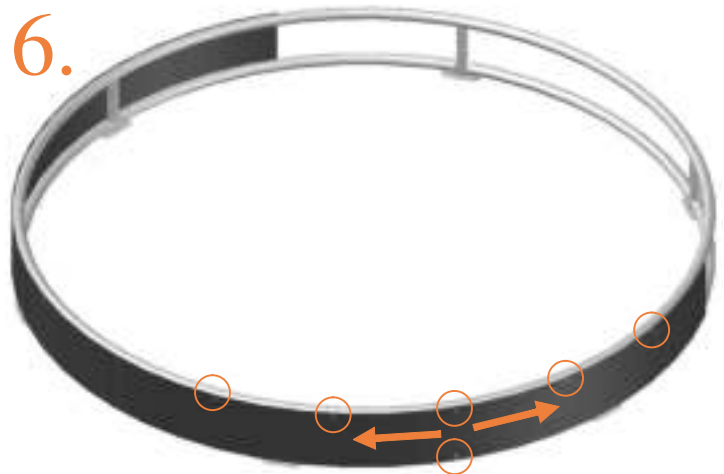

Model 08-FL / Model 10-FL

Avyna

Round trampolines

Assembly manual

Model 08-FL/ Model 10-FL

	Model 08-FL ø245cm			Model 10-FL ø305cm		
	Quantity	Part number		Quantity	Part number	
Jumping mat	1	TEPL-08-222		1	TEPL-10-222	
Galvanized spring L=175mm ø3.2mm	60	TEPL-200-211/C		72	TEPL-200-211/C	
Safety pad	1	TEPL-08-333-FL-green or AVGR-08-333-FL-grey or ABVL-08-333-FL black		1	TEPL-10-333-FL-green or AVGR-10-333-FL-grey or ABVL-10-333-FL-black	
Fastener for safety pad	12	TEPL-ELAS-D		18	TEPL-ELAS-D	
Fastener for safety pad	12	TEPL-ELAS-B		18	TEPL-ELAS-B	
H-tube	3	TEPL-08-FL-114		3	TEPL-10-FL-114	
H-tube	3	TEPL-08-FL-115		3	TEPL-10-FL-115	
C-tube	3	TEPL-08-113		3	TEPL-10-113	
K-tube	3	TEPL-08-114		3	TEPL-10-114	
Tool for spring	1	TOOL-SPRING		1	TOOL-SPRING	
Screw	6	M8-16		6	M8-16	
Plastic plate	3	2108-121		3	2110-121	

	Model 08-FL ø245cm			Model 10-FL ø305cm		
	Quantity	Part number		Quantity	Part number	
Parker screw	24	M4-16		24	M4-16	
Measuring rod L=220mm	1	MEASURING-ROD / A		1	MEASURING-ROD / A	
Measuring rod L=600mm	1	MEASURING-ROD / B		1	MEASURING-ROD / B	
Users Manual	1	208010101		1	208010101	
Warning Card	1	208040101		1	208040101	
Tie rip for warning card	1	209010102		1	209010102	
Safety manual	1	208010301		1	208010301	

2.

3.

TEPL-08-fl-114 / TEPL-10-fl-114

4.

5.

TEPL-08-113 / TEPL-10-113

6.

7.