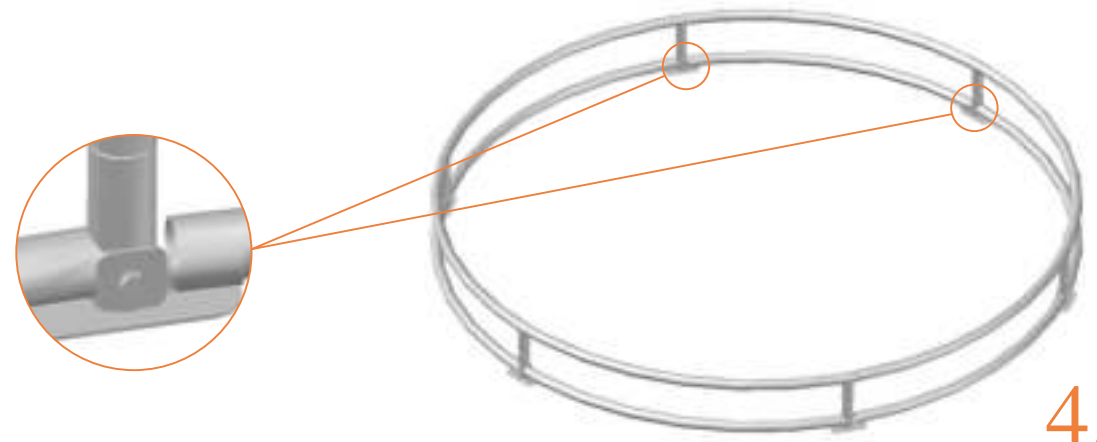

3.

TEPL-08-fl-114 / TEPL-10-fl-114

4.