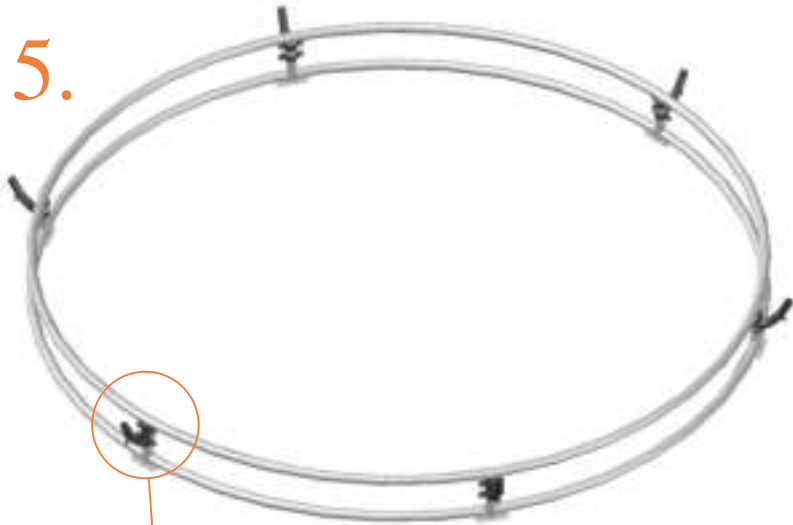

5.

TEPL-08-113 / TEPL-10-113

6.

7.