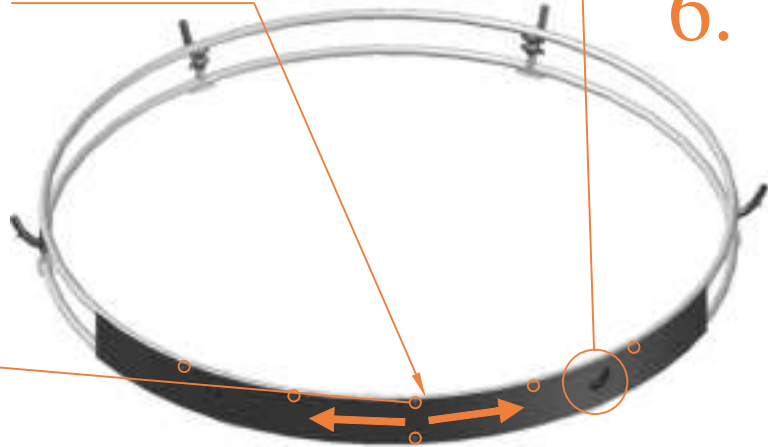

TEPL-08-113 / TEPL-10-113

6.