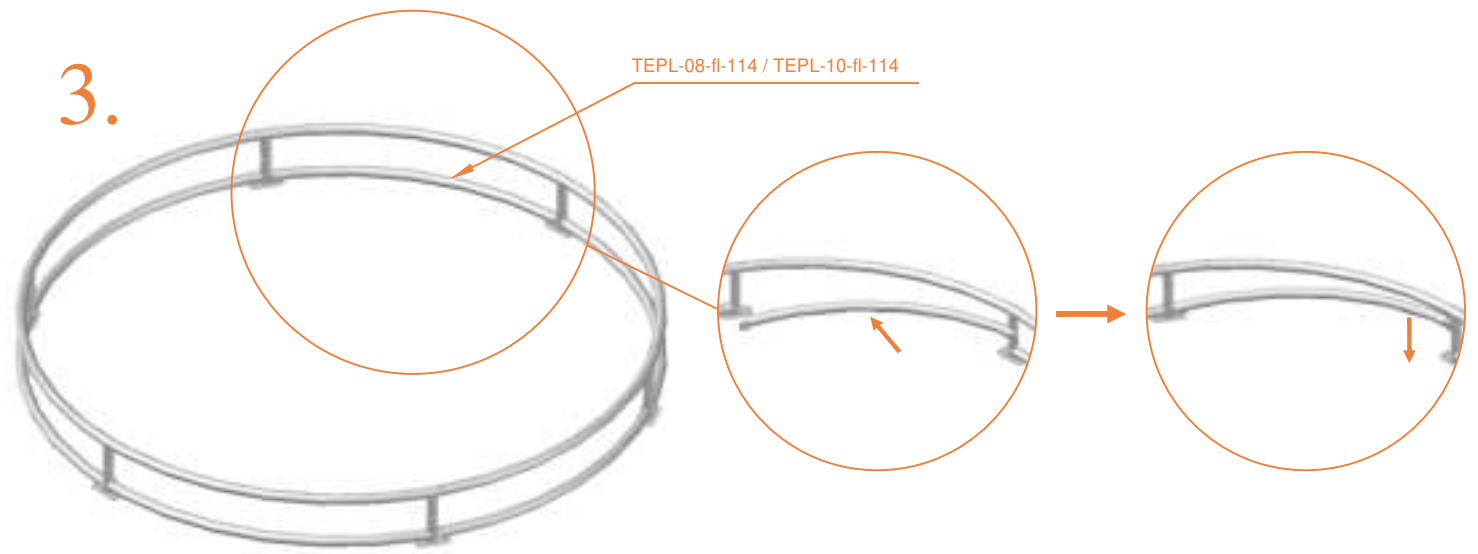

3.

TEPL-08-fl-114 / TEPL-10-fl-114

4.