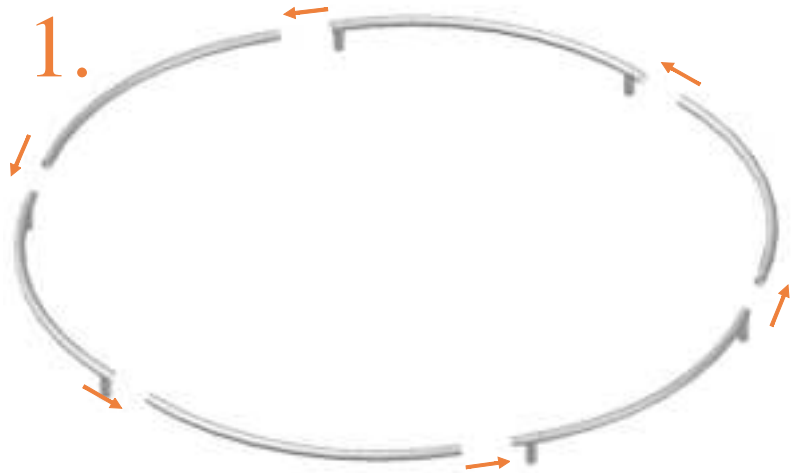

Model 08-FL / Model 10-FL

Avyna

Round trampolines

Assembly manual

Model 08-FL/ Model 10-FL

	Model 08-FL ø245cm			Model 10-FL ø305cm		
	Quantity	Part number		Quantity	Part number	
Jumping mat	1	TEPL-08-222		1	TEPL-10-222	
Galvanized spring L=175mm ø3.2mm	60	TEPL-200-211/C		72	TEPL-200-211/C	
Safety pad	1	TEPL-08-333-FL-green or AVGR-08-333-FL-grey or ABVL-08-333-FL black		1	TEPL-10-333-FL-green or AVGR-10-333-FL-grey or ABVL-10-333-FL-black	
Fastener for safety pad	12	TEPL-ELAS-D		18	TEPL-ELAS-D	
Fastener for safety pad	12	TEPL-ELAS-B		18	TEPL-ELAS-B	
H-tube	3	TEPL-08-FL-114		3	TEPL-10-FL-114	
H-tube	3	TEPL-08-FL-115		3	TEPL-10-FL-115	
C-tube	3	TEPL-08-113		3	TEPL-10-113	
K-tube	3	TEPL-08-114		3	TEPL-10-114	
Tool for spring	1	TOOL-SPRING		1	TOOL-SPRING	
Screw	6	M8-16		6	M8-16	
Plastic plate	3	2108-121		3	2110-121	

	Model 08-FL ø245cm			Model 10-FL ø305cm		
	Quantity	Part number		Quantity	Part number	
Parker screw	24	M4-16		24	M4-16	
Measuring rod L=220mm	1	MEASURING-ROD / A		1	MEASURING-ROD / A	
Measuring rod L=600mm	1	MEASURING-ROD / B		1	MEASURING-ROD / B	
Users Manual	1	208010101		1	208010101	
Warning Card	1	208040101		1	208040101	
Tie rip for warning card	1	209010102		1	209010102	
Safety manual	1	208010301		1	208010301	