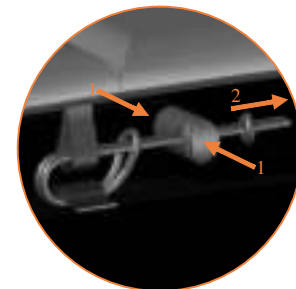

8.

9.

10.

11.

15.

TEPL-ELAS-D

TEPL-ELAS-B

TEPL-ELAS-B

Safety net for Model 08-FL / Model 10-FL

	Model 08-FL ø245cm			Model 10-FL ø305cm		
	Quantity	Part number		Quantity	Part number	
Pole with sleeve for safety net	6	AVBL-08-802-A + AVBL-08-802-C		6	AVBL-08-802-A + AVBL-08-802-C	
Pole for safety net	6	AVBL-08-802-B		6	AVBL-10-802-B	
Clamp	6	CLAMP-TOOL-SN 08-fl		6	CLAMP-TOOL-SN 10-fl	
Fiberglass Rod	1set	FIBERGLASS-ROD-08-fl		1set	FIBERGLASS-ROD-10-fl	
Screw M6x30	6	M6x30		6	M6x30	
Fastener for safety net	6	TEPL-ELAS-C		12	TEPL-ELAS-C	
Safety net	1	ANBL08-FL		1	ANBL-10-FL	
Straps for safety net	6	TEPL-BAND		6	TEPL-BAND	
Closure for safety net	2	TEPL-KNOOPJE		2	TEPL-KNOOPJE	
Screw M8	24	M8-20		24	M8-20	
Allen key	2	ALLEN-KEY		2	ALLEN-KEY	
Wrench	2	WRENCH		2	WRENCH	
Cap	6	TOP-CAP-BD		6	TOP-CAP-BD	