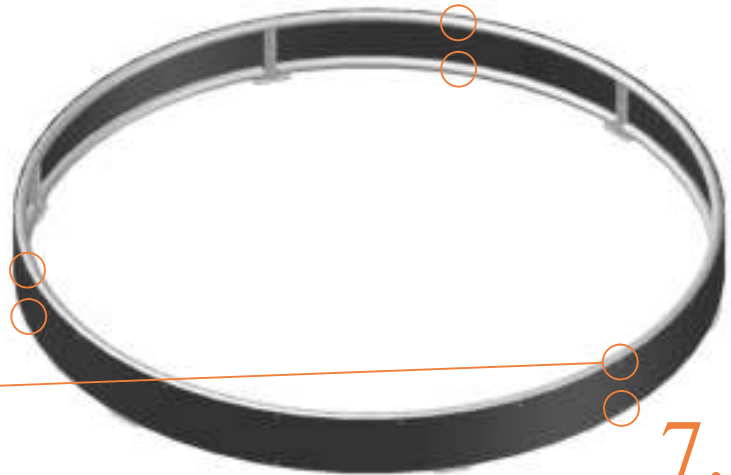

Model 08-FL / Model 10-FL

Avyna

Round trampolines

Assembly manual

Model 08-FL/ Model 10-FL

	Model 08-FL ø245cm			Model 10-FL ø305cm		
	Quantity	Part number		Quantity	Part number	
Jumping mat	1	TEPL-08-222		1	TEPL-10-222	
Galvanized spring L=175mm ø3.2mm	60	TEPL-200-211/C		72	TEPL-200-211/C	
Safety pad	1	TEPL-08-333-FL-green or AVGR-08-333-FL-grey or ABVL-08-333-FL black		1	TEPL-10-333-FL-green or AVGR-10-333-FL-grey or ABVL-10-333-FL-black	
Fastener for safety pad	12	TEPL-ELAS-D		18	TEPL-ELAS-D	
Fastener for safety pad	12	TEPL-ELAS-B		18	TEPL-ELAS-B	
H-tube	3	TEPL-08-FL-114		3	TEPL-10-FL-114	
H-tube	3	TEPL-08-FL-115		3	TEPL-10-FL-115	
C-tube	3	TEPL-08-113		3	TEPL-10-113	
K-tube	3	TEPL-08-114		3	TEPL-10-114	
Tool for spring	1	TOOL-SPRING		1	TOOL-SPRING	
Screw	6	M8-16		6	M8-16	
Plastic plate	3	2108-121		3	2110-121	

	Model 08-FL ø245cm			Model 10-FL ø305cm		
	Quantity	Part number		Quantity	Part number	
Parker screw	24	M4-16		24	M4-16	
Measuring rod L=220mm	1	MEASURING-ROD / A		1	MEASURING-ROD / A	
Measuring rod L=600mm	1	MEASURING-ROD / B		1	MEASURING-ROD / B	
Users Manual	1	208010101		1	208010101	
Warning Card	1	208040101		1	208040101	
Tie rip for warning card	1	209010102		1	209010102	
Safety manual	1	208010301		1	208010301	

2.

3.

TEPL-08-fl-114 / TEPL-10-fl-114

4.

5.

TEPL-08-113 / TEPL-10-113

6.

7.