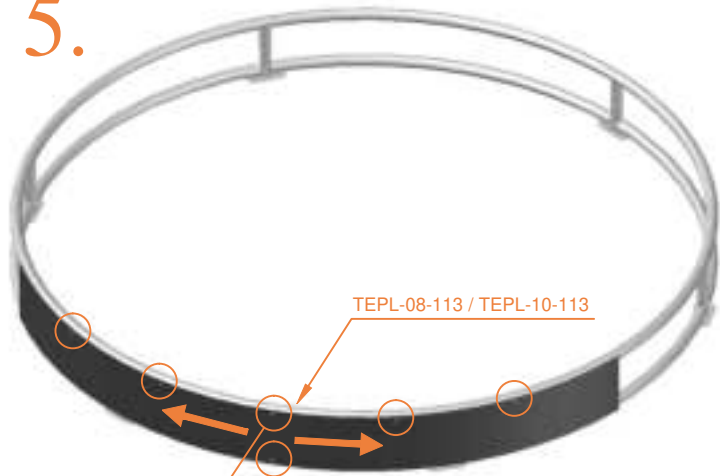

Model 08-FL / Model 10-FL

Avyna

Round trampolines

Assembly manual

Model 08-FL/ Model 10-FL

	Model 08-FL ø245cm			Model 10-FL ø305cm		
	Quantity	Part number		Quantity	Part number	
Jumping mat	1	TEPL-08-222		1	TEPL-10-222	
Galvanized spring L=175mm ø3.2mm	60	TEPL-200-211/C		72	TEPL-200-211/C	
Safety pad	1	TEPL-08-333-FL-green or AVGR-08-333-FL-grey or ABVL-08-333-FL black		1	TEPL-10-333-FL-green or AVGR-10-333-FL-grey or ABVL-10-333-FL-black	
Fastener for safety pad	12	TEPL-ELAS-D		18	TEPL-ELAS-D	
Fastener for safety pad	12	TEPL-ELAS-B		18	TEPL-ELAS-B	
H-tube	3	TEPL-08-FL-114		3	TEPL-10-FL-114	
H-tube	3	TEPL-08-FL-115		3	TEPL-10-FL-115	
C-tube	3	TEPL-08-113		3	TEPL-10-113	
K-tube	3	TEPL-08-114		3	TEPL-10-114	
Tool for spring	1	TOOL-SPRING		1	TOOL-SPRING	
Screw	6	M8-16		6	M8-16	
Plastic plate	3	2108-121		3	2110-121	

	Model 08-FL ø245cm			Model 10-FL ø305cm		
	Quantity	Part number		Quantity	Part number	
Parker screw	24	M4-16		24	M4-16	
Measuring rod L=220mm	1	MEASURING-ROD / A		1	MEASURING-ROD / A	
Measuring rod L=600mm	1	MEASURING-ROD / B		1	MEASURING-ROD / B	
Users Manual	1	208010101		1	208010101	
Warning Card	1	208040101		1	208040101	
Tie rip for warning card	1	209010102		1	209010102	
Safety manual	1	208010301		1	208010301	

2.

3.

TEPL-08-fl-114 / TEPL-10-fl-114

4.

5.

TEPL-08-113 / TEPL-10-113

6.

7.