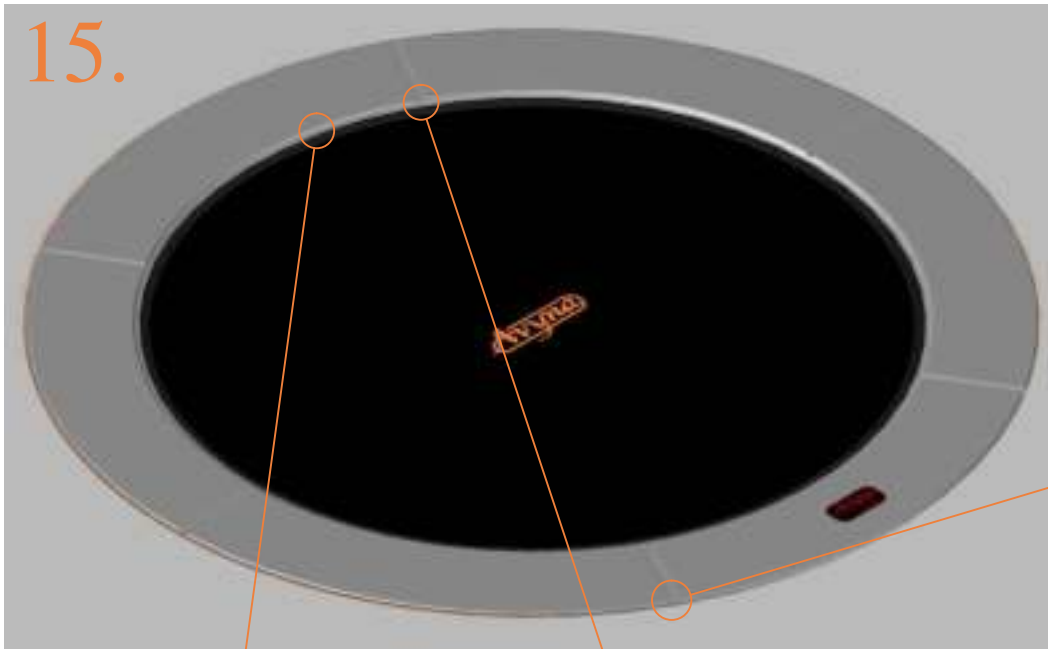

	Model 08-FL ø245cm			Model 10-FL ø305cm		
	Quantity	Part number		Quantity	Part number	
Parker screw	24	M4-16		24	M4-16	
Measuring rod L=220mm	1	MEASURING-ROD / A		1	MEASURING-ROD / A	
Measuring rod L=600mm	1	MEASURING-ROD / B		1	MEASURING-ROD / B	
Users Manual	1	208010101		1	208010101	
Warning Card	1	208040101		1	208040101	
Tie rip for warning card	1	209010102		1	209010102	
Safety manual	1	208010301		1	208010301	

8.

9.

10.

11.

15.

TEPL-ELAS-D

TEPL-ELAS-B

TEPL-ELAS-B

Safety net for Model 08-FL / Model 10-FL

	Model 08-FL ø245cm			Model 10-FL ø305cm		
	Quantity	Part number		Quantity	Part number	
Pole with sleeve for safety net	6	AVBL-08-802-A + AVBL-08-802-C		6	AVBL-08-802-A + AVBL-08-802-C	
Pole for safety net	6	AVBL-08-802-B		6	AVBL-10-802-B	
Clamp	6	CLAMP-TOOL-SN 08-fl		6	CLAMP-TOOL-SN 10-fl	
Fiberglass Rod	1set	FIBERGLASS-ROD-08-fl		1set	FIBERGLASS-ROD-10-fl	
Screw M6x30	6	M6x30		6	M6x30	
Fastener for safety net	6	TEPL-ELAS-C		12	TEPL-ELAS-C	
Safety net	1	ANBL08-FL		1	ANBL-10-FL	
Straps for safety net	6	TEPL-BAND		6	TEPL-BAND	
Closure for safety net	2	TEPL-KNOOPJE		2	TEPL-KNOOPJE	
Screw M8	24	M8-20		24	M8-20	
Allen key	2	ALLEN-KEY		2	ALLEN-KEY	
Wrench	2	WRENCH		2	WRENCH	
Cap	6	TOP-CAP-BD		6	TOP-CAP-BD	