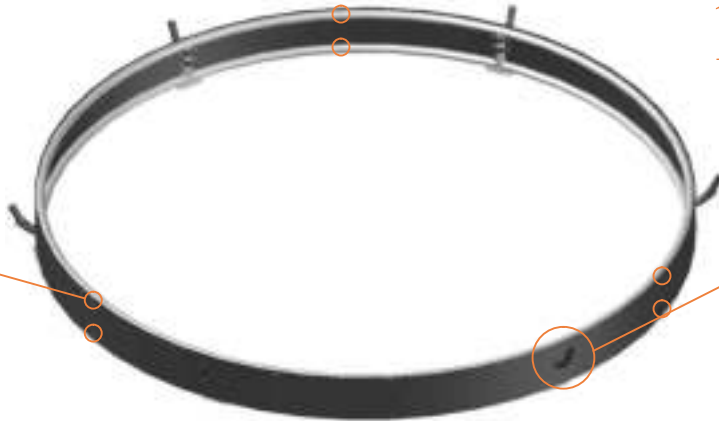

Safety net for Model 08-FL / Model 10-FL

	Model 08-FL ø245cm			Model 10-FL ø305cm		
	Quantity	Part number		Quantity	Part number	
Pole with sleeve for safety net	6	AVBL-08-802-A + AVBL-08-802-C		6	AVBL-08-802-A + AVBL-08-802-C	
Pole for safety net	6	AVBL-08-802-B		6	AVBL-10-802-B	
Clamp	6	CLAMP-TOOL-SN 08-fl		6	CLAMP-TOOL-SN 10-fl	
Fiberglass Rod	1set	FIBERGLASS-ROD-08-fl		1set	FIBERGLASS-ROD-10-fl	
Screw M6x30	6	M6x30		6	M6x30	
Fastener for safety net	6	TEPL-ELAS-C		12	TEPL-ELAS-C	
Safety net	1	ANBL08-FL		1	ANBL-10-FL	
Straps for safety net	6	TEPL-BAND		6	TEPL-BAND	
Closure for safety net	2	TEPL-KNOOPJE		2	TEPL-KNOOPJE	
Screw M8	24	M8-20		24	M8-20	
Allen key	2	ALLEN-KEY		2	ALLEN-KEY	
Wrench	2	WRENCH		2	WRENCH	
Cap	6	TOP-CAP-BD		6	TOP-CAP-BD	

5.

TEPL-08-113 / TEPL-10-113

6.

7.

8.

9.

10.

11.