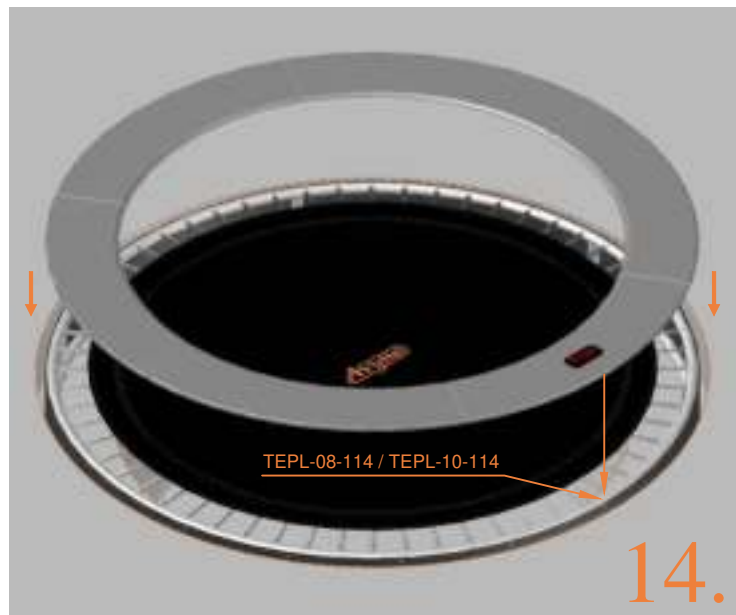

	Model 08-FL ø245cm			Model 10-FL ø305cm		
	Quantity	Part number		Quantity	Part number	
Parker screw	24	M4-16		24	M4-16	
Measuring rod L=220mm	1	MEASURING-ROD / A		1	MEASURING-ROD / A	
Measuring rod L=600mm	1	MEASURING-ROD / B		1	MEASURING-ROD / B	
Users Manual	1	208010101		1	208010101	
Warning Card	1	208040101		1	208040101	
Tie rip for warning card	1	209010102		1	209010102	
Safety manual	1	208010301		1	208010301	

8.

9.

10.

11.

15.

TEPL-ELAS-D

TEPL-ELAS-B

TEPL-ELAS-B

Safety net for Model 08-FL / Model 10-FL

	Model 08-FL ø245cm			Model 10-FL ø305cm		
	Quantity	Part number		Quantity	Part number	
Pole with sleeve for safety net	6	AVBL-08-802-A + AVBL-08-802-C		6	AVBL-08-802-A + AVBL-08-802-C	
Pole for safety net	6	AVBL-08-802-B		6	AVBL-10-802-B	
Clamp	6	CLAMP-TOOL-SN 08-fl		6	CLAMP-TOOL-SN 10-fl	
Fiberglass Rod	1set	FIBERGLASS-ROD-08-fl		1set	FIBERGLASS-ROD-10-fl	
Screw M6x30	6	M6x30		6	M6x30	
Fastener for safety net	6	TEPL-ELAS-C		12	TEPL-ELAS-C	
Safety net	1	ANBL08-FL		1	ANBL-10-FL	
Straps for safety net	6	TEPL-BAND		6	TEPL-BAND	
Closure for safety net	2	TEPL-KNOOPJE		2	TEPL-KNOOPJE	
Screw M8	24	M8-20		24	M8-20	
Allen key	2	ALLEN-KEY		2	ALLEN-KEY	
Wrench	2	WRENCH		2	WRENCH	
Cap	6	TOP-CAP-BD		6	TOP-CAP-BD	