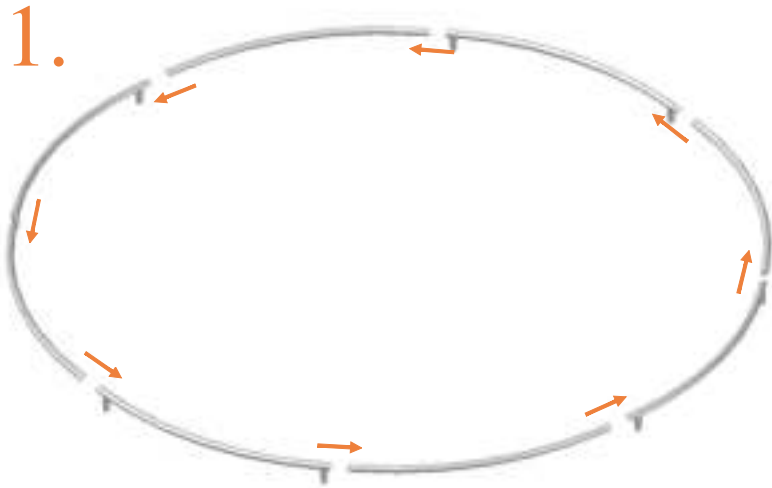

Model 12-FL / Model 14-FL

*Avyna*

Round trampolines

Assembly manual

# Model 12-FL / Model 14-FL

	Model 12-FL ø365cm			Model 14-FL ø430cm		
	Quantity	Part number		Quantity	Part number	
Jumping mat	1	TEPL-12-222		1	TEPL-14-222	
Galvanized spring L=215mm ø3.2mm	80	TEPL-200-211/A		96	TEPL-200-211/A	
Safety pad	1	TEPL-12-333-FL-green or AVGR-12-333-FL-grey or ABVL-12-333-FL-black		1	TEPL-14-333-FL-green or AVGR-14-333-FL-grey or ABVL-14-333-FL-black	
Fastener for safety pad	24	TEPL-ELAS-D		24	TEPL-ELAS-D	
Fastener for safety pad	24	TEPL-ELAS-B		24	TEPL-ELAS-B	
C-tube	4	TEPL-12-FL-114		4	TEPL-14-FL-114	
H-tube	4	TEPL-12-FL-115		4	TEPL-14-FL-115	
C-tube	4	TEPL-12-113		4	TEPL-14-113	
K-tube	4	TEPL-12-114		4	TEPL-14-114	
Tool for spring	1	TOOL-SPRING		1	TOOL-SPRING	
Screw	8	M8-16		8	M8-16	

	Model 12-FL ø365cm			Model 14-FL ø430cm		
	Quantity	Part number		Quantity	Part number	
Plastic plate	4	2112-121		4	2114-121	
Parker screw	32	M4-16		32	M4-16	
Measuring rod L=220mm	1	MEASURING-ROD/A		1	MEASURING-ROD/A	
Measuring rod L=800mm	1	MEASURING-ROD/B		1	MEASURING-ROD/B	
Users Manual	1	208010101		1	208010101	
Warning Card	1	208040101		1	208040101	
Tie rip for warning card	1	209010102		1	209010102	
Safety manual	1	208010301		1	208010301	