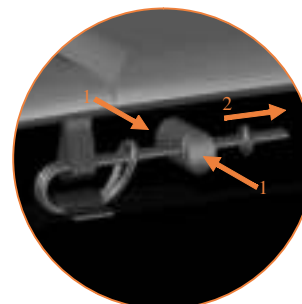

## Safety net for Model 12 - FL / Model 14 - FL

	Model-12-FL ø365cm			Model-14-FL ø430cm		
	Quantity	Part number		Quantity	Part number	
Pole with sleeve for safety net	8	AVBL-12-802-A + AVBL-12-802-C		8	AVBL-12-802-A + AVBL-12-802-C	
Pole for safety net	8	AVBL-12-802-B		8	AVBL-14-802-B	
Clamp	8	CLAMP-TOOL-SN 12		8	CLAMP-TOOL-SN 14	
Fiberglass Rod	1set	FIBERGLASS-ROD-12		1set	FIBERGLASS-ROD-14	
Fastener for safety net	8			16	TEPL-ELAS-C	
Screw M6x30	8	M6x30 ANBL-12		8	M6x30	
Safety net	1	ANBL-12		1	ANBL-14	
Straps for safety net	8	TEPL-BAND		8	TEPL-BAND	
Closure for safety net	2	TEPL-KNOOPJE		2	TEPL-KNOOPJE	
Screw M8	32	M8-20		32	M8-20	
Allen key	2	ALLEN-KEY		2	ALLEN-KEY	
Wrench	2	WRENCH		2	WRENCH	
Cap	8	TOP-CAP-BD		8	TOP-CAP-BD	