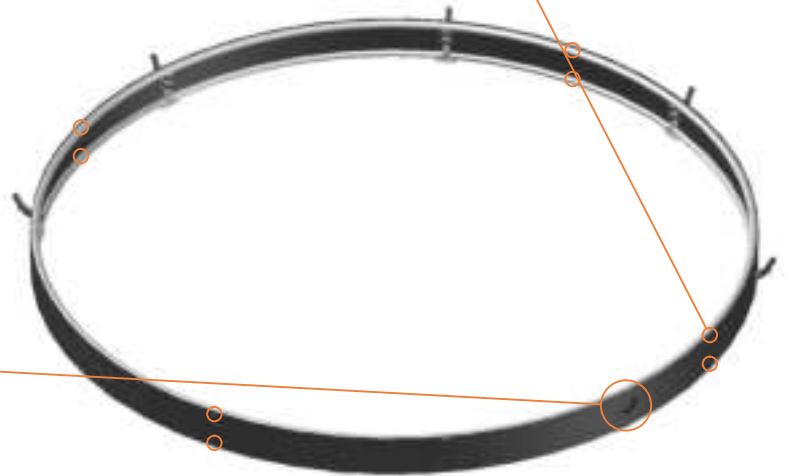

## Safety net for Model 12 - FL / Model 14 - FL

	Model-12-FL ø365cm			Model-14-FL ø430cm		
	Quantity	Part number		Quantity	Part number	
Pole with sleeve for safety net	8	AVBL-12-802-A + AVBL-12-802-C		8	AVBL-12-802-A + AVBL-12-802-C	
Pole for safety net	8	AVBL-12-802-B		8	AVBL-14-802-B	
Clamp	8	CLAMP-TOOL-SN 12		8	CLAMP-TOOL-SN 14	
Fiberglass Rod	1set	FIBERGLASS-ROD-12		1set	FIBERGLASS-ROD-14	
Fastener for safety net	8			16	TEPL-ELAS-C	
Screw M6x30	8	M6x30 ANBL-12		8	M6x30	
Safety net	1	ANBL-12		1	ANBL-14	
Straps for safety net	8	TEPL-BAND		8	TEPL-BAND	
Closure for safety net	2	TEPL-KNOOPJE		2	TEPL-KNOOPJE	
Screw M8	32	M8-20		32	M8-20	
Allen key	2	ALLEN-KEY		2	ALLEN-KEY	
Wrench	2	WRENCH		2	WRENCH	
Cap	8	TOP-CAP-BD		8	TOP-CAP-BD	

4.

5.

6.

TEPL-12-113 / TEPL-14-113

7.

8.

9.

10.