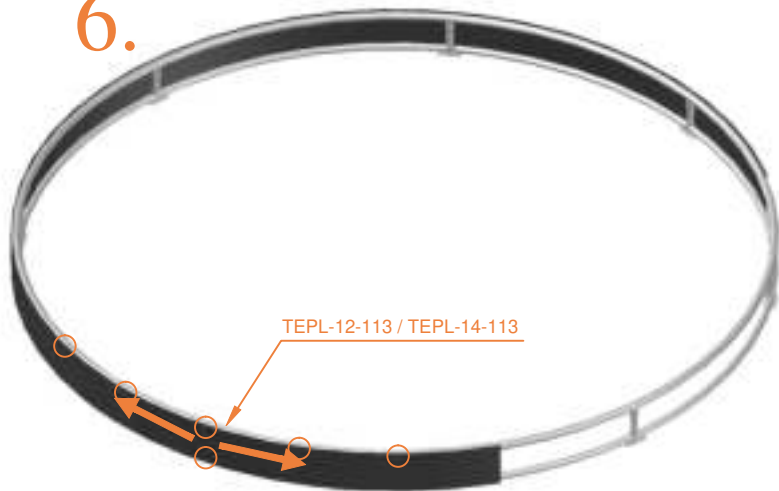

# Model 12-FL / Model 14-FL

	Model 12-FL ø365cm			Model 14-FL ø430cm		
	Quantity	Part number		Quantity	Part number	
Jumping mat	1	TEPL-12-222		1	TEPL-14-222	
Galvanized spring L=215mm ø3.2mm	80	TEPL-200-211/A		96	TEPL-200-211/A	
Safety pad	1	TEPL-12-333-FL-green or AVGR-12-333-FL-grey or ABVL-12-333-FL-black		1	TEPL-14-333-FL-green or AVGR-14-333-FL-grey or ABVL-14-333-FL-black	
Fastener for safety pad	24	TEPL-ELAS-D		24	TEPL-ELAS-D	
Fastener for safety pad	24	TEPL-ELAS-B		24	TEPL-ELAS-B	
C-tube	4	TEPL-12-FL-114		4	TEPL-14-FL-114	
H-tube	4	TEPL-12-FL-115		4	TEPL-14-FL-115	
C-tube	4	TEPL-12-113		4	TEPL-14-113	
K-tube	4	TEPL-12-114		4	TEPL-14-114	
Tool for spring	1	TOOL-SPRING		1	TOOL-SPRING	
Screw	8	M8-16		8	M8-16	

	Model 12-FL ø365cm			Model 14-FL ø430cm		
	Quantity	Part number		Quantity	Part number	
Plastic plate	4	2112-121		4	2114-121	
Parker screw	32	M4-16		32	M4-16	
Measuring rod L=220mm	1	MEASURING-ROD/A		1	MEASURING-ROD/A	
Measuring rod L=800mm	1	MEASURING-ROD/B		1	MEASURING-ROD/B	
Users Manual	1	208010101		1	208010101	
Warning Card	1	208040101		1	208040101	
Tie rip for warning card	1	209010102		1	209010102	
Safety manual	1	208010301		1	208010301	

4.

5.

6.

7.

8.

9.

10.

11.