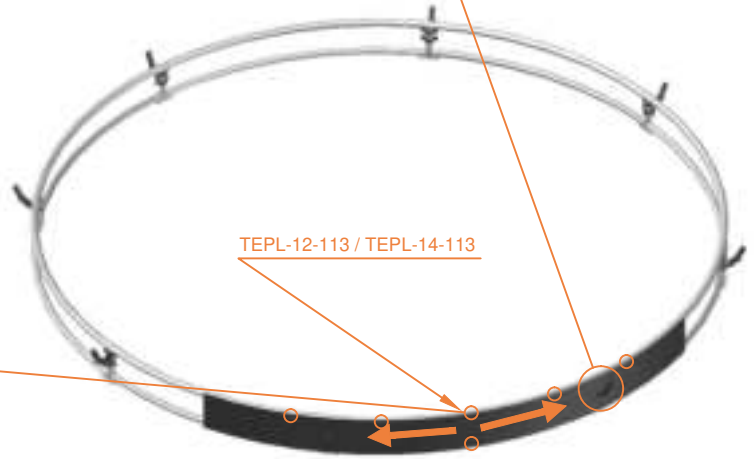

## Safety net for Model 12 - FL / Model 14 - FL

	Model-12-FL ø365cm			Model-14-FL ø430cm		
	Quantity	Part number		Quantity	Part number	
Pole with sleeve for safety net	8	AVBL-12-802-A + AVBL-12-802-C		8	AVBL-12-802-A + AVBL-12-802-C	
Pole for safety net	8	AVBL-12-802-B		8	AVBL-14-802-B	
Clamp	8	CLAMP-TOOL-SN 12		8	CLAMP-TOOL-SN 14	
Fiberglass Rod	1set	FIBERGLASS-ROD-12		1set	FIBERGLASS-ROD-14	
Fastener for safety net	8			16	TEPL-ELAS-C	
Screw M6x30	8	M6x30 ANBL-12		8	M6x30	
Safety net	1	ANBL-12		1	ANBL-14	
Straps for safety net	8	TEPL-BAND		8	TEPL-BAND	
Closure for safety net	2	TEPL-KNOOPJE		2	TEPL-KNOOPJE	
Screw M8	32	M8-20		32	M8-20	
Allen key	2	ALLEN-KEY		2	ALLEN-KEY	
Wrench	2	WRENCH		2	WRENCH	
Cap	8	TOP-CAP-BD		8	TOP-CAP-BD	

4.

5.

6.

TEPL-12-113 / TEPL-14-113

7.

8.

9.

10.