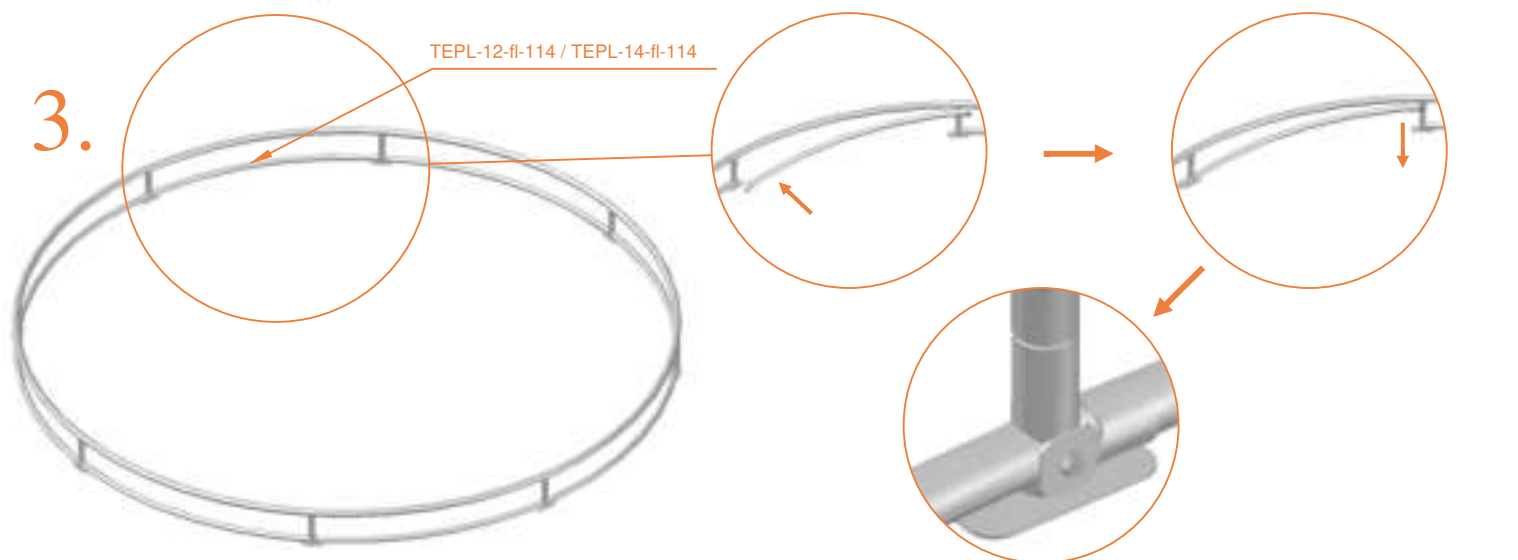

Model 12-FL / Model 14-FL

*Avyna*

Round trampolines

Assembly manual

# Model 12-FL / Model 14-FL

	Model 12-FL ø365cm			Model 14-FL ø430cm		
	Quantity	Part number		Quantity	Part number	
Jumping mat	1	TEPL-12-222		1	TEPL-14-222	
Galvanized spring L=215mm ø3.2mm	80	TEPL-200-211/A		96	TEPL-200-211/A	
Safety pad	1	TEPL-12-333-FL-green or AVGR-12-333-FL-grey or ABVL-12-333-FL-black		1	TEPL-14-333-FL-green or AVGR-14-333-FL-grey or ABVL-14-333-FL-black	
Fastener for safety pad	24	TEPL-ELAS-D		24	TEPL-ELAS-D	
Fastener for safety pad	24	TEPL-ELAS-B		24	TEPL-ELAS-B	
C-tube	4	TEPL-12-FL-114		4	TEPL-14-FL-114	
H-tube	4	TEPL-12-FL-115		4	TEPL-14-FL-115	
C-tube	4	TEPL-12-113		4	TEPL-14-113	
K-tube	4	TEPL-12-114		4	TEPL-14-114	
Tool for spring	1	TOOL-SPRING		1	TOOL-SPRING	
Screw	8	M8-16		8	M8-16	

	Model 12-FL ø365cm			Model 14-FL ø430cm		
	Quantity	Part number		Quantity	Part number	
Plastic plate	4	2112-121		4	2114-121	
Parker screw	32	M4-16		32	M4-16	
Measuring rod L=220mm	1	MEASURING-ROD/A		1	MEASURING-ROD/A	
Measuring rod L=800mm	1	MEASURING-ROD/B		1	MEASURING-ROD/B	
Users Manual	1	208010101		1	208010101	
Warning Card	1	208040101		1	208040101	
Tie rip for warning card	1	209010102		1	209010102	
Safety manual	1	208010301		1	208010301	