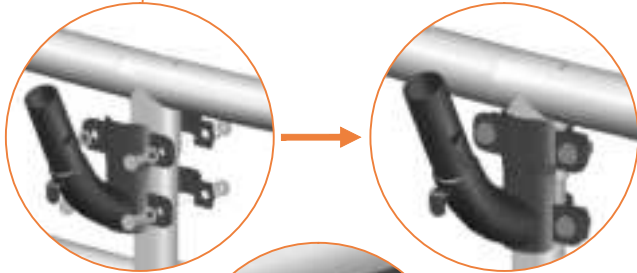

4.

5.

6.

TEPL-12-113 / TEPL-14-113