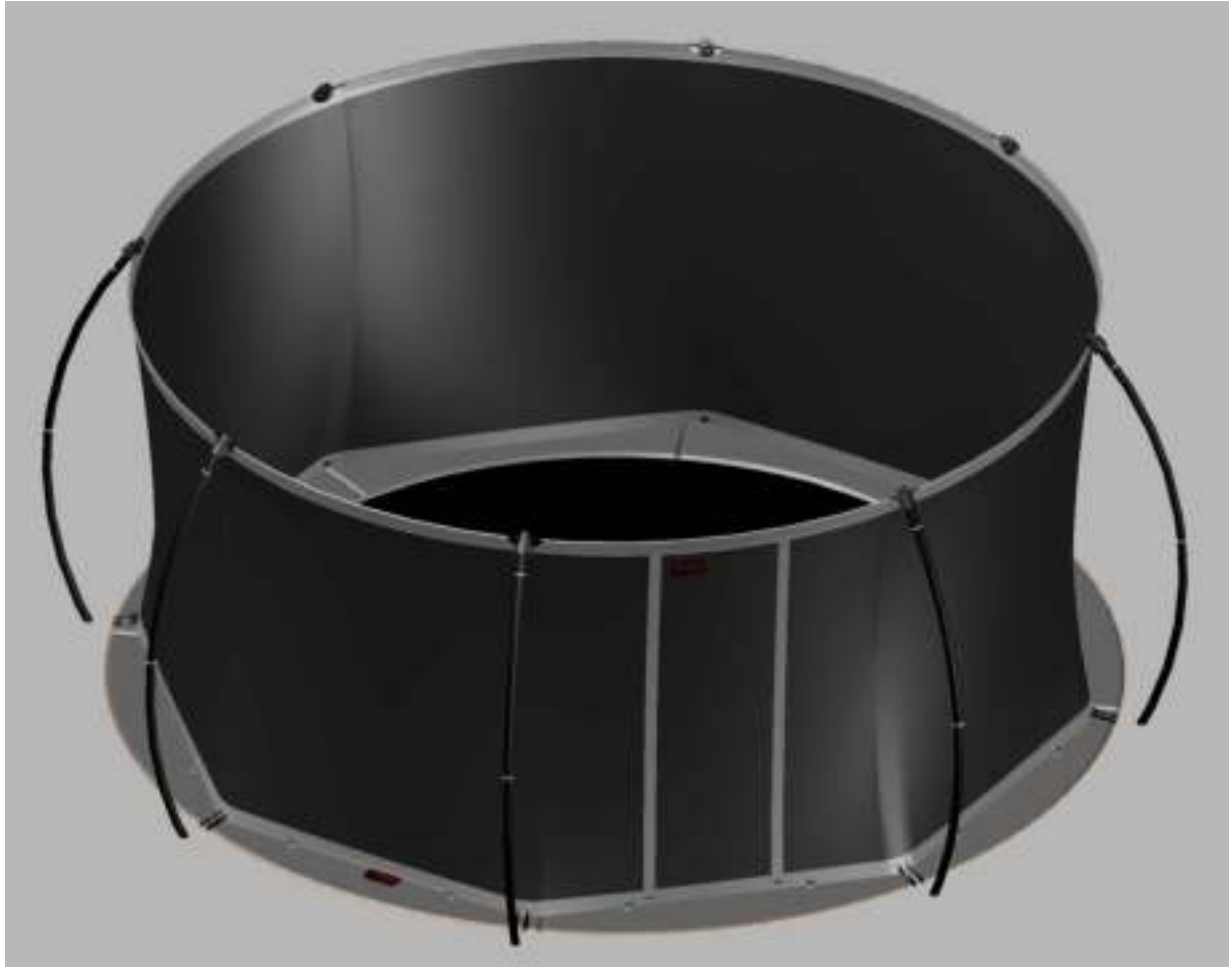

## Safety net for Model 12 - FL / Model 14 - FL

	Model-12-FL ø365cm			Model-14-FL ø430cm		
	Quantity	Part number		Quantity	Part number	
Pole with sleeve for safety net	8	AVBL-12-802-A + AVBL-12-802-C		8	AVBL-12-802-A + AVBL-12-802-C	
Pole for safety net	8	AVBL-12-802-B		8	AVBL-14-802-B	
Clamp	8	CLAMP-TOOL-SN 12		8	CLAMP-TOOL-SN 14	
Fiberglass Rod	1set	FIBERGLASS-ROD-12		1set	FIBERGLASS-ROD-14	
Fastener for safety net	8			16	TEPL-ELAS-C	
Screw M6x30	8	M6x30 ANBL-12		8	M6x30	
Safety net	1	ANBL-12		1	ANBL-14	
Straps for safety net	8	TEPL-BAND		8	TEPL-BAND	
Closure for safety net	2	TEPL-KNOOPJE		2	TEPL-KNOOPJE	
Screw M8	32	M8-20		32	M8-20	
Allen key	2	ALLEN-KEY		2	ALLEN-KEY	
Wrench	2	WRENCH		2	WRENCH	
Cap	8	TOP-CAP-BD		8	TOP-CAP-BD	