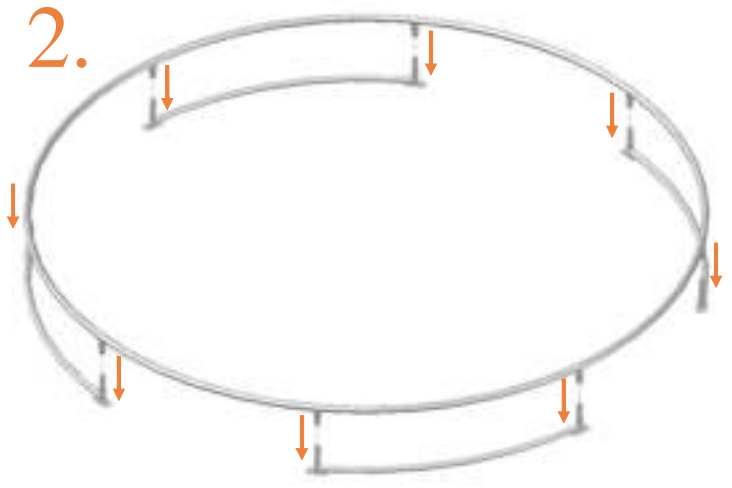

Model 12-FL / Model 14-FL

*Avyna*

Round trampolines

Assembly manual

# Model 12-FL / Model 14-FL

	Model 12-FL ø365cm			Model 14-FL ø430cm		
	Quantity	Part number		Quantity	Part number	
Jumping mat	1	TEPL-12-222		1	TEPL-14-222	
Galvanized spring L=215mm ø3.2mm	80	TEPL-200-211/A		96	TEPL-200-211/A	
Safety pad	1	TEPL-12-333-FL-green or AVGR-12-333-FL-grey or ABVL-12-333-FL-black		1	TEPL-14-333-FL-green or AVGR-14-333-FL-grey or ABVL-14-333-FL-black	
Fastener for safety pad	24	TEPL-ELAS-D		24	TEPL-ELAS-D	
Fastener for safety pad	24	TEPL-ELAS-B		24	TEPL-ELAS-B	
C-tube	4	TEPL-12-FL-114		4	TEPL-14-FL-114	
H-tube	4	TEPL-12-FL-115		4	TEPL-14-FL-115	
C-tube	4	TEPL-12-113		4	TEPL-14-113	
K-tube	4	TEPL-12-114		4	TEPL-14-114	
Tool for spring	1	TOOL-SPRING		1	TOOL-SPRING	
Screw	8	M8-16		8	M8-16	

	Model 12-FL ø365cm			Model 14-FL ø430cm		
	Quantity	Part number		Quantity	Part number	
Plastic plate	4	2112-121		4	2114-121	
Parker screw	32	M4-16		32	M4-16	
Measuring rod L=220mm	1	MEASURING-ROD/A		1	MEASURING-ROD/A	
Measuring rod L=800mm	1	MEASURING-ROD/B		1	MEASURING-ROD/B	
Users Manual	1	208010101		1	208010101	
Warning Card	1	208040101		1	208040101	
Tie rip for warning card	1	209010102		1	209010102	
Safety manual	1	208010301		1	208010301	