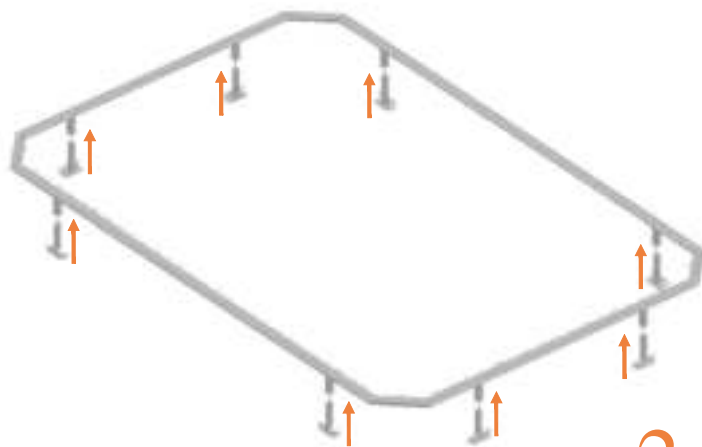

Model 223-FL / Model 234-FL
Model 238-FL

Avyna

Rectangular Trampolines

Assembly manual

Model 223-FL / Model 234-FL / Model 238-FL

Model-223-FL APPROX 305x225cm			
Quantity	Part number		
Jumping mat	1	TEPL-223-FL-222	
Galvanized spring L=175mm ø3.2mm	74	TEPL-200-211/C	
Galvanized spring L=140mm ø3.2mm	4	TEPL-200-211/E	
Safety pad	1	TEPL-223-FL-333-green or AVGR-223-FL-333-grey or AVBL-223-FL-333-black	
Fastener for safety pad	20	TEPL-ELAS-B	
I-tube	2	TEPL-223-FL-802 / A	
I-tube	2	TEPL-223-FL-802 / B	
C-tube	2	TEPL-223-FL-113	
K-tube	2	TEPL-223-FL-114	
Tool for spring	1	TOOL-SPRING	
Screw M8	16	M8-16	
Plastic plate	4	223-FL-121	

Model-223-FL APPROX 305x225cm			
Quantity	Part number		
L-tube	4	TEPL-223-FL-802	
I-tube	8	TEPL-223-FL-115	
Measuring rod L=220mm	1	MEASRING ROD / A	
Measuring rod L=600mm	1	MEASRING ROD / B	
Parker screw	36	M4x16	
Fastener for safety pad	20	TEPL-ELAS-D	
Users Manual	1	208010101	
Warning Card	1	208040101	
Tie rip for warning card	1	209010102	
Safety manual	1	208010301	

Model-234-FL APPROX 340x240cm			
Quantity	Part number		
L-tube	4	TEPL-234-FL-802	
I-tube	8	TEPL-234-FL-115	
Measuring rod L=220mm	1	MEASRING ROD / A	
Measuring rod l=800mm	1	MEASRING ROD / B	
Parker screw M4	36	M4x16	
Fastener for safety pad	20	TEPL-ELAS-D	
Users Manual	1	208010101	
Warning Card	1	208040101	
Tie rip for warning card	1	209010102	
Safety manual	1	208010301	

Model-238-FL APPROX 380x255cm			
	Quantity	Part number	
L-tube	4	TEPL-238-FL-802	
I-tube	8	TEPL-238-FL-115	
Measuring rod L=220mm	1	MEASRING ROD / A	
Measuring rod L=800mm	1	MEASRING ROD / B	
Parker screw	36	M4x16	
Fastener for safety pad	20	TEPL-ELAS-D	
Users Manual	1	208010101	
Warning Card	1	208040101	
Tie rip for warning card	1	209010102	
Safety manual	1	208010301	