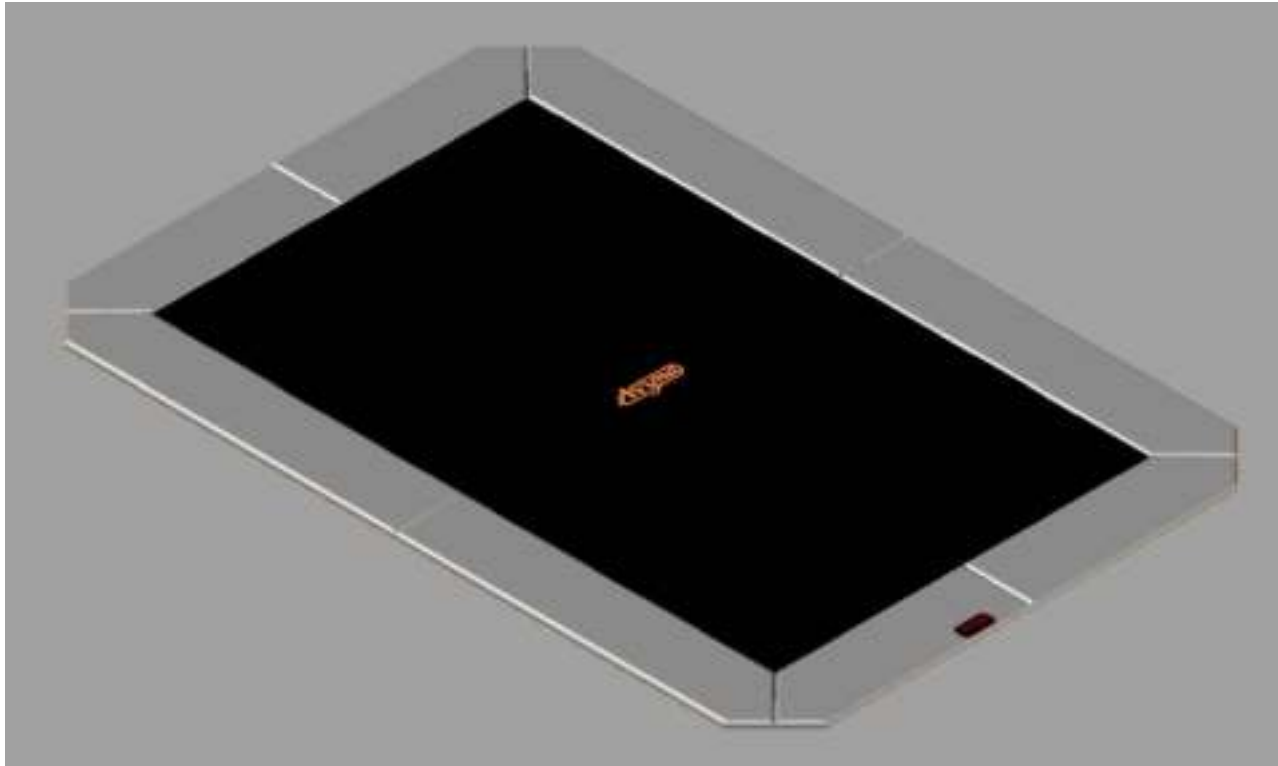

Model 223-FL / Model 234-FL
Model 238-FL

Avyna

Rectangular Trampolines

Assembly manual

Model 223-FL / Model 234-FL / Model 238-FL

Model-223-FL APPROX 305x225cm			
Quantity	Part number		
Jumping mat	1	TEPL-223-FL-222	
Galvanized spring L=175mm ø3.2mm	74	TEPL-200-211/C	
Galvanized spring L=140mm ø3.2mm	4	TEPL-200-211/E	
Safety pad	1	TEPL-223-FL-333-green or AVGR-223-FL-333-grey or AVBL-223-FL-333-black	
Fastener for safety pad	20	TEPL-ELAS-B	
I-tube	2	TEPL-223-FL-802 / A	
I-tube	2	TEPL-223-FL-802 / B	
C-tube	2	TEPL-223-FL-113	
K-tube	2	TEPL-223-FL-114	
Tool for spring	1	TOOL-SPRING	
Screw M8	16	M8-16	
Plastic plate	4	223-FL-121	

Model-223-FL APPROX 305x225cm			
Quantity	Part number		
L-tube	4	TEPL-223-FL-802	
I-tube	8	TEPL-223-FL-115	
Measuring rod L=220mm	1	MEASRING ROD / A	
Measuring rod L=600mm	1	MEASRING ROD / B	
Parker screw	36	M4x16	
Fastener for safety pad	20	TEPL-ELAS-D	
Users Manual	1	208010101	
Warning Card	1	208040101	
Tie rip for warning card	1	209010102	
Safety manual	1	208010301	