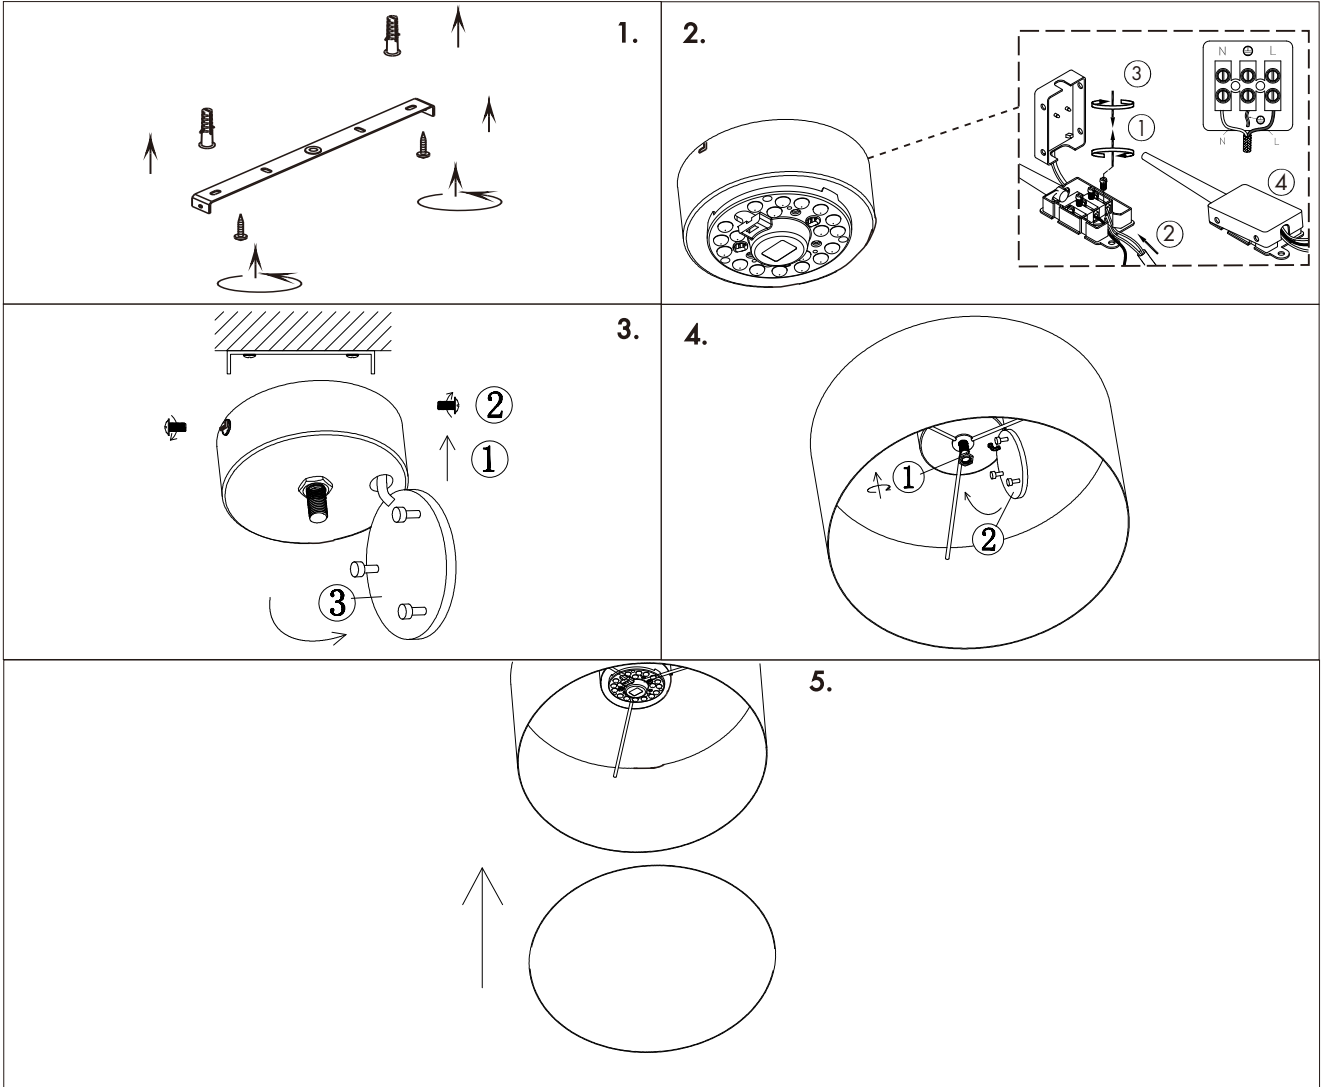

# INSTRUCTION MANUAL

220~240V  
50Hz

SMD 10W  
20 LED/M  
SMD 20W  
40 LED/M

GUARANTEE  
2 YEAR

## Drum CL LED

Drum CL LED 30

Ceiling plate: LED Module 10W

Overall size:

This item contains changeable LED module

950	LM
10	W
2700	K
>80	CRI
30000	H
30000	ON/OFF

1900	LM
20	W
2700	K
>80	CRI
30000	H
30000	ON/OFF

Drum CL LED 40

Ceiling plate: LED Module 20W

Overall size: