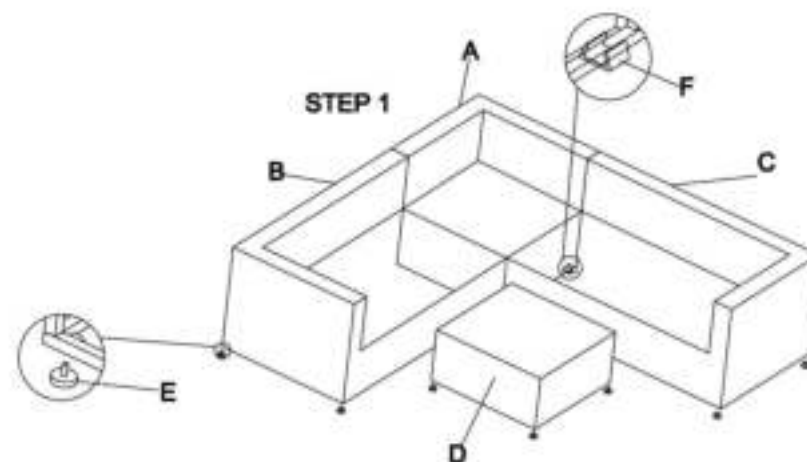

2张A4单面印装订左上角

Ky19007#

## ASSEMBLY INSTRUCTION

### LOUNGE SET 4-PIECES

Num	QTY	PARTS LIST	DESCRIPTION
A	1		CORNER
B	1		RIGHT BENCH
C	1		LEFT BENCH
D	1		TABLE
E	20		PLASTIC PARTS
F	4		CONNECTION

First screw all bolts in by hand  
before tightening

STEP 2