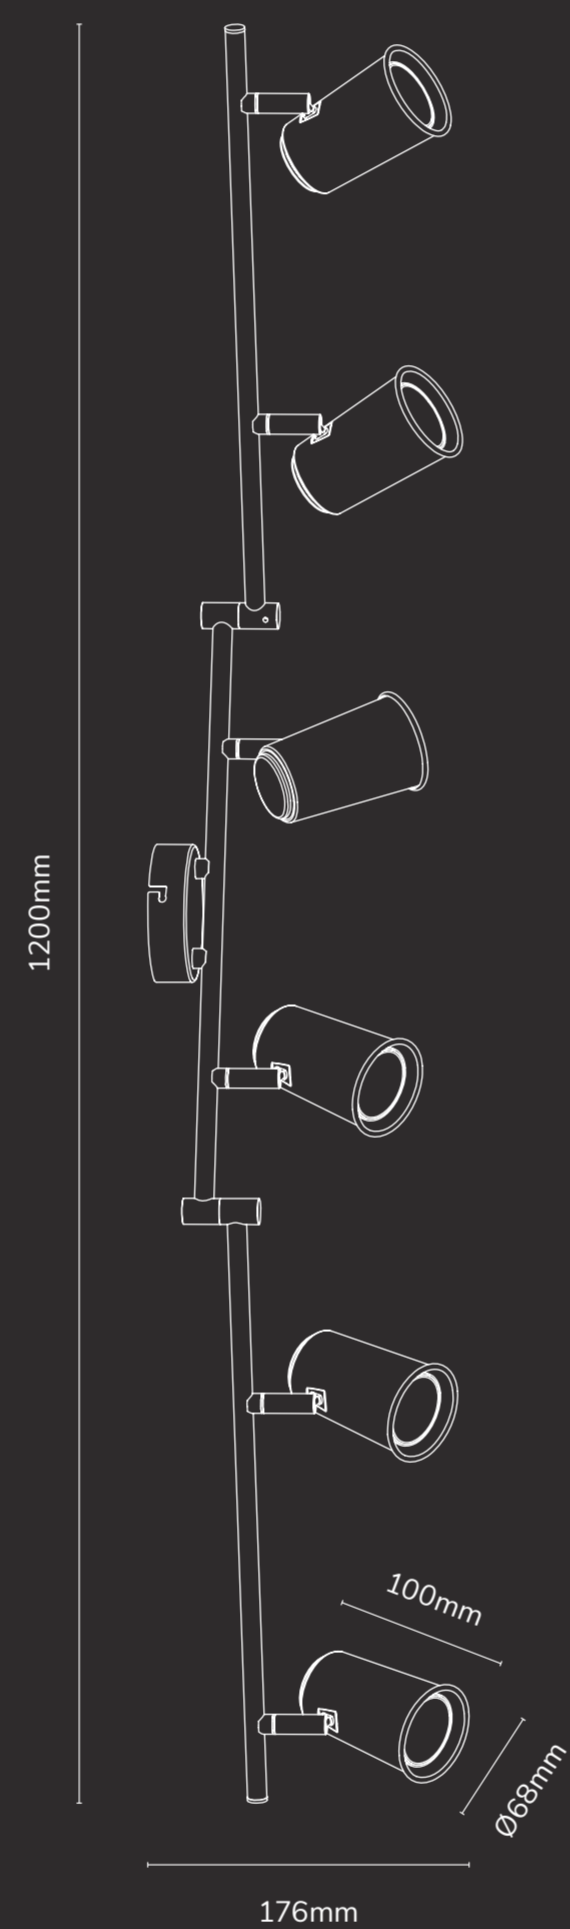

RIGA LED CEILING LIGHT

HOFTRONIC™
STAINLESS STEEL

HOFTRONIC™

STAINLESS STEEL

IP20
Rating

3 Year
Warranty

RIGA
CEILING LIGHT

6X
GU10
Fitting

Max
35
Watt

HOFTRONIC™

RIGA LED CEILING LIGHT

HOFTRONIC™

STAINLESS STEEL

IP20
Rating

3 Year
Warranty

RIGA
CEILING LIGHT