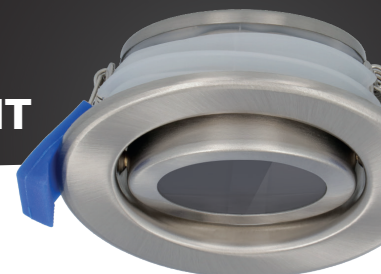

LIMA LED DOWNLIGHT

LED-Einbaustrahler Lima
Spot LED encastré Lima

HOFTRONIC™

STAINLESS
STEEL

HOFTRONIC™

- EN** Lima LED downlight
- NL** Lima LED inbouwspot
- DE** LED-Einbaustrahler Lima
- FR** Spot LED encastré Lima
- ES** Foco LED empotrable Lima
- PT** Projetor LED de encastrar Lima
- IT** Faretto LED da incasso Lima
- PL** Reflektor wpuszczany LED Lima
- SV** Lima infälld LED-strålkastare
- DA** Lima indbygget LED-spotlight
- NN** Lima innfelt LED-spotlight
- FI** Lima upotettu LED-kohdevalaisin

HOFTRONIC™ LIMA LED DOWNLIGHT

HOF Trading B.V.
Fahrenheitstraat 11
6003 DC Weert
The Netherlands

Made in China

**LIGHTSOURCE
NOT INCLUDED!**

IP65 Rating 3 Year Warranty Tilttable Frame

SKU 5427572

HOFTRONIC™

STAINLESS
STEEL

IP65 Rating 3 Year Warranty Tilttable Frame

LIMA LED DOWNLIGHT

GU10
Fitting

Max
35
Watt

HOFTRONIC™ LIMA LED DOWNLIGHT

35mm

Ø85mm