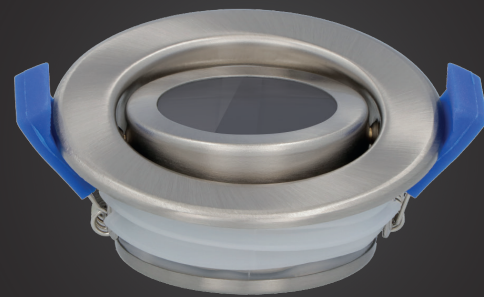

LIMA LED DOWNLIGHT

LED-Einbaustrahler Lima
Spot LED encastré Lima

HOFTRONIC™

STAINLESS
STEEL

HOFTRONIC™

- EN** Lima LED downlight
- NL** Lima LED inbouwspot
- DE** LED-Einbaustrahler Lima
- FR** Spot LED encastré Lima
- ES** Foco LED empotrable Lima
- PT** Projetor LED de encastrar Lima
- IT** Faretto LED da incasso Lima
- PL** Reflektor wpuszczany LED Lima
- SV** Lima infälld LED-strålkastare
- DA** Lima indbygget LED-spotlight
- NN** Lima innfelt LED-spotlight
- FI** Lima upotettu LED-kohdevalaisin

HOFTRONIC™ LIMA LED DOWNLIGHT

HOF Trading B.V.
Fahrenheitstraat 11
6003 DC Weert
The Netherlands

Made in China

**LIGHTSOURCE
NOT INCLUDED!**

IP65 Rating 3 Year Warranty Tilttable Frame

SKU 5427572

HOFTRONIC™

STAINLESS
STEEL

IP65 Rating 3 Year Warranty Tilttable Frame

LIMA LED DOWNLIGHT

GU10
Fitting

Max
35
Watt

HOFTRONIC™ LIMA LED DOWNLIGHT

35mm

Ø85mm