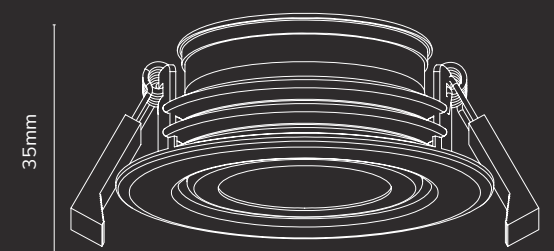

LIMA LED DOWNLIGHT

LED-Einbaustrahler Lima
Spot LED encastré Lima

HOFTRONIC™

STAINLESS
STEEL

HOFTRONIC™

- EN** Lima LED downlight
- NL** Lima LED inbouwspot
- DE** LED-Einbaustrahler Lima
- FR** Spot LED encastré Lima
- ES** Foco LED empotrable Lima
- PT** Projetor LED de encastrar Lima
- IT** Faretto LED da incasso Lima
- PL** Reflektor wpuszczany LED Lima
- SV** Lima infälld LED-strålkastare
- DA** Lima indbygget LED-spotlight
- NN** Lima innfelt LED-spotlight
- FI** Lima upotettu LED-kohdevalaisin

HOFTRONIC™ LIMA LED DOWNLIGHT

HOF Trading B.V.
Fahrenheitstraat 11
6003 DC Weert
The Netherlands

Made in China

**LIGHTSOURCE
NOT INCLUDED!**

IP65 Rating 3 Year Warranty Tilttable Frame

SKU 5427572

HOFTRONIC™

STAINLESS
STEEL

IP65 Rating 3 Year Warranty Tilttable Frame

LIMA LED DOWNLIGHT

GU10
Fitting

Max
35
Watt

HOFTRONIC™ LIMA LED DOWNLIGHT

35mm

Ø85mm

Ø75MM SAW SIZE

WWW.HOFTRONIC.COM

Batchnumber