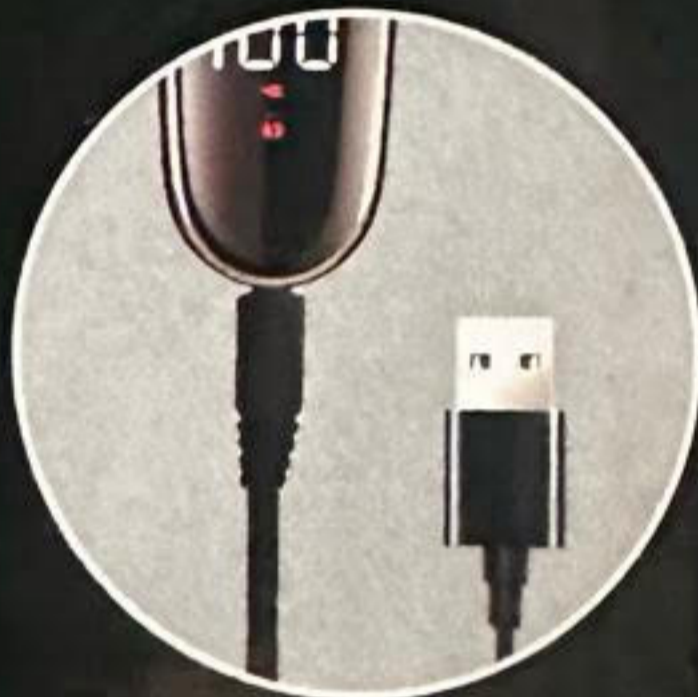

The power switch

LED display  
Switch long press lock

Rechargeable  
LI-ION battery  
1.5 hour charge time,  
90 min cordless power  
Input:DC 5V1A 5W

UK CA **FC** RoHS

MADE IN CHINA