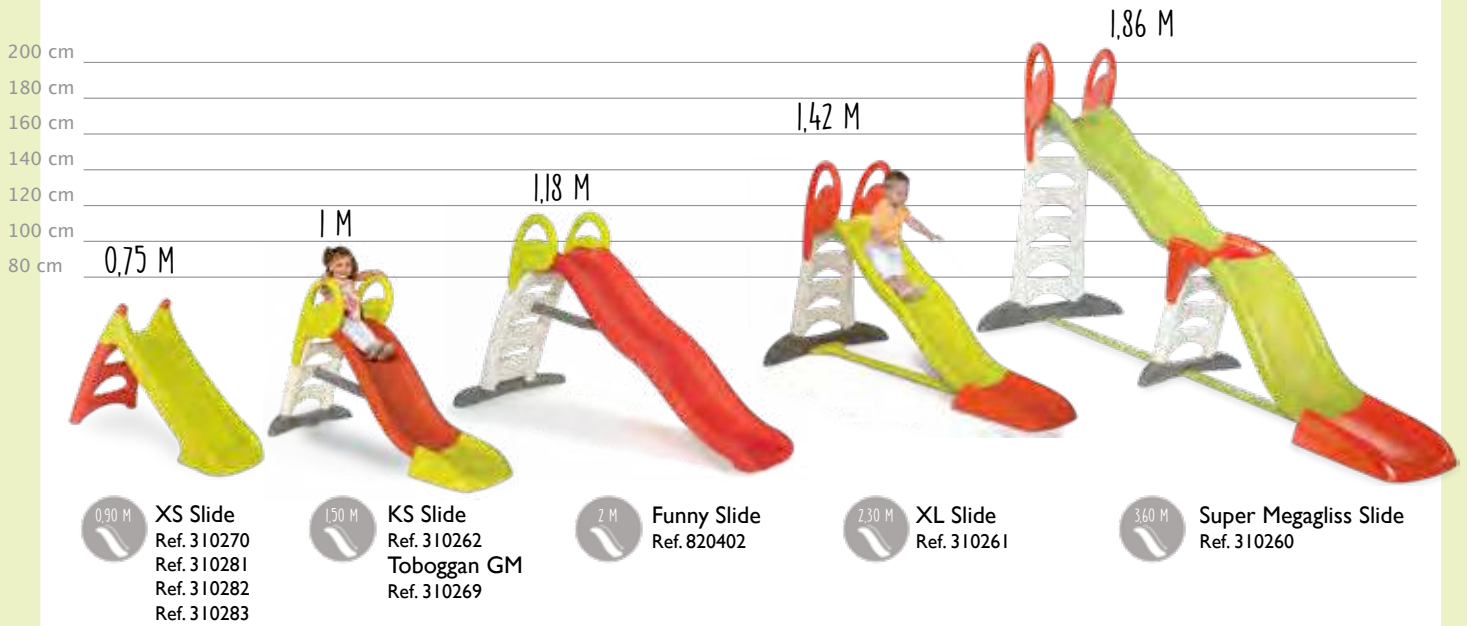

Size of the slides

Taille des toboggans • Rutschen-Größen • Talla Tobogan • Taglia del scivolo

Slides

• Licences •

CARS XS SLIDE

+ 2

Cars slide. Slide length: 90cm. Non-skid steps. Compact storage. Possibility to connect any garden hose (not included) under the slide to have a water cascade.

- 125 x 50 x 75 cm
- 107 x 51 x 24 cm
- 18 120 x 100 x 172,5 cm

Ref. 820613 | EAN 3032168206137

©Disney ©Disney/Pixar

FROZEN 2 XS SLIDE

+ 2

Frozen 2 slide. Slide length: 90cm. Non-skid steps. Compact storage. Possibility to connect any garden hose (not included) under the slide to have a water cascade.

- 125 x 50 x 75 cm
- 107 x 51 x 24 cm
- 18 120 x 100 x 172,5 cm

Ref. 820615 | EAN 3032168206151