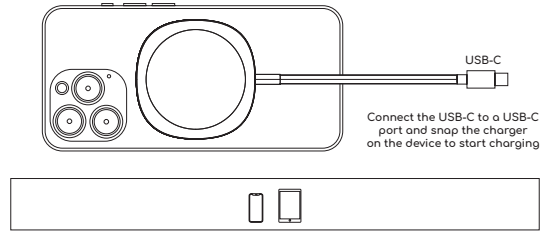

# USER MANUAL

Snap the charger onto the device

Charge your device

Stand Function

In the box

## Specifications

⚡ Wireless Output: 15W

📏 58.8x58.8x20 mm

⚡ USB-C Input: 10W

⚖️ 58 Grams