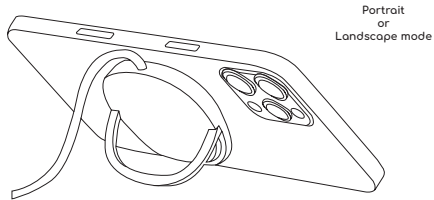

# USER MANUAL

Snap the charger onto the device

Charge your device

Stand Function

In the box

## Specifications

⚡ Wireless Output: 15W

📏 58.8x58.8x20 mm

⚡ USB-C Input: 10W

⚖️ 58 Grams