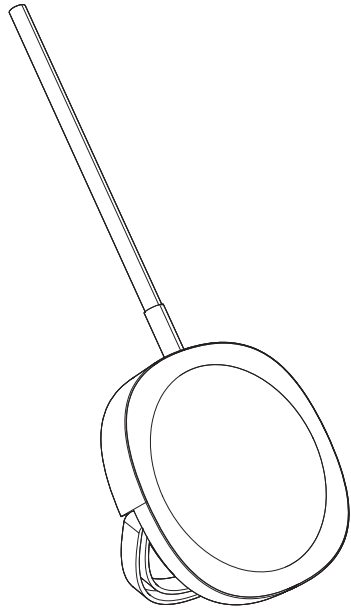

# USER MANUAL

Snap the charger onto the device

Charge your device

Stand Function

In the box

## Specifications

⚡ Wireless Output: 15W

📏 58.8x58.8x20 mm

⚡ USB-C Input: 10W

⚖️ 58 Grams