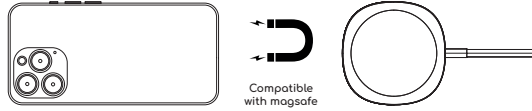

# USER MANUAL

Snap the charger onto the device

Charge your device

Stand Function

In the box

## Specifications

⚡ Wireless Output: 15W

📏 58.8x58.8x20 mm

⚡ USB-C Input: 10W

⚖️ 58 Grams