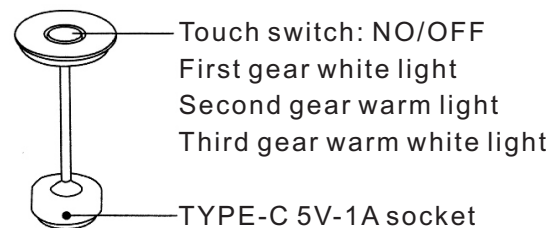

# LED table lamp an instruction manual

Charging: Please use the power adapter correctly  
Charge the lamp 5V-1A  
It can be fully charged after two hours of normal charging