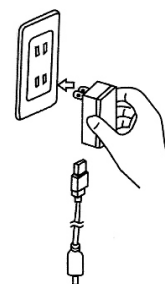

# LED table lamp an instruction manual

Charging: Please use the power adapter correctly  
Charge the lamp 5V-1A  
It can be fully charged after two hours of normal charging