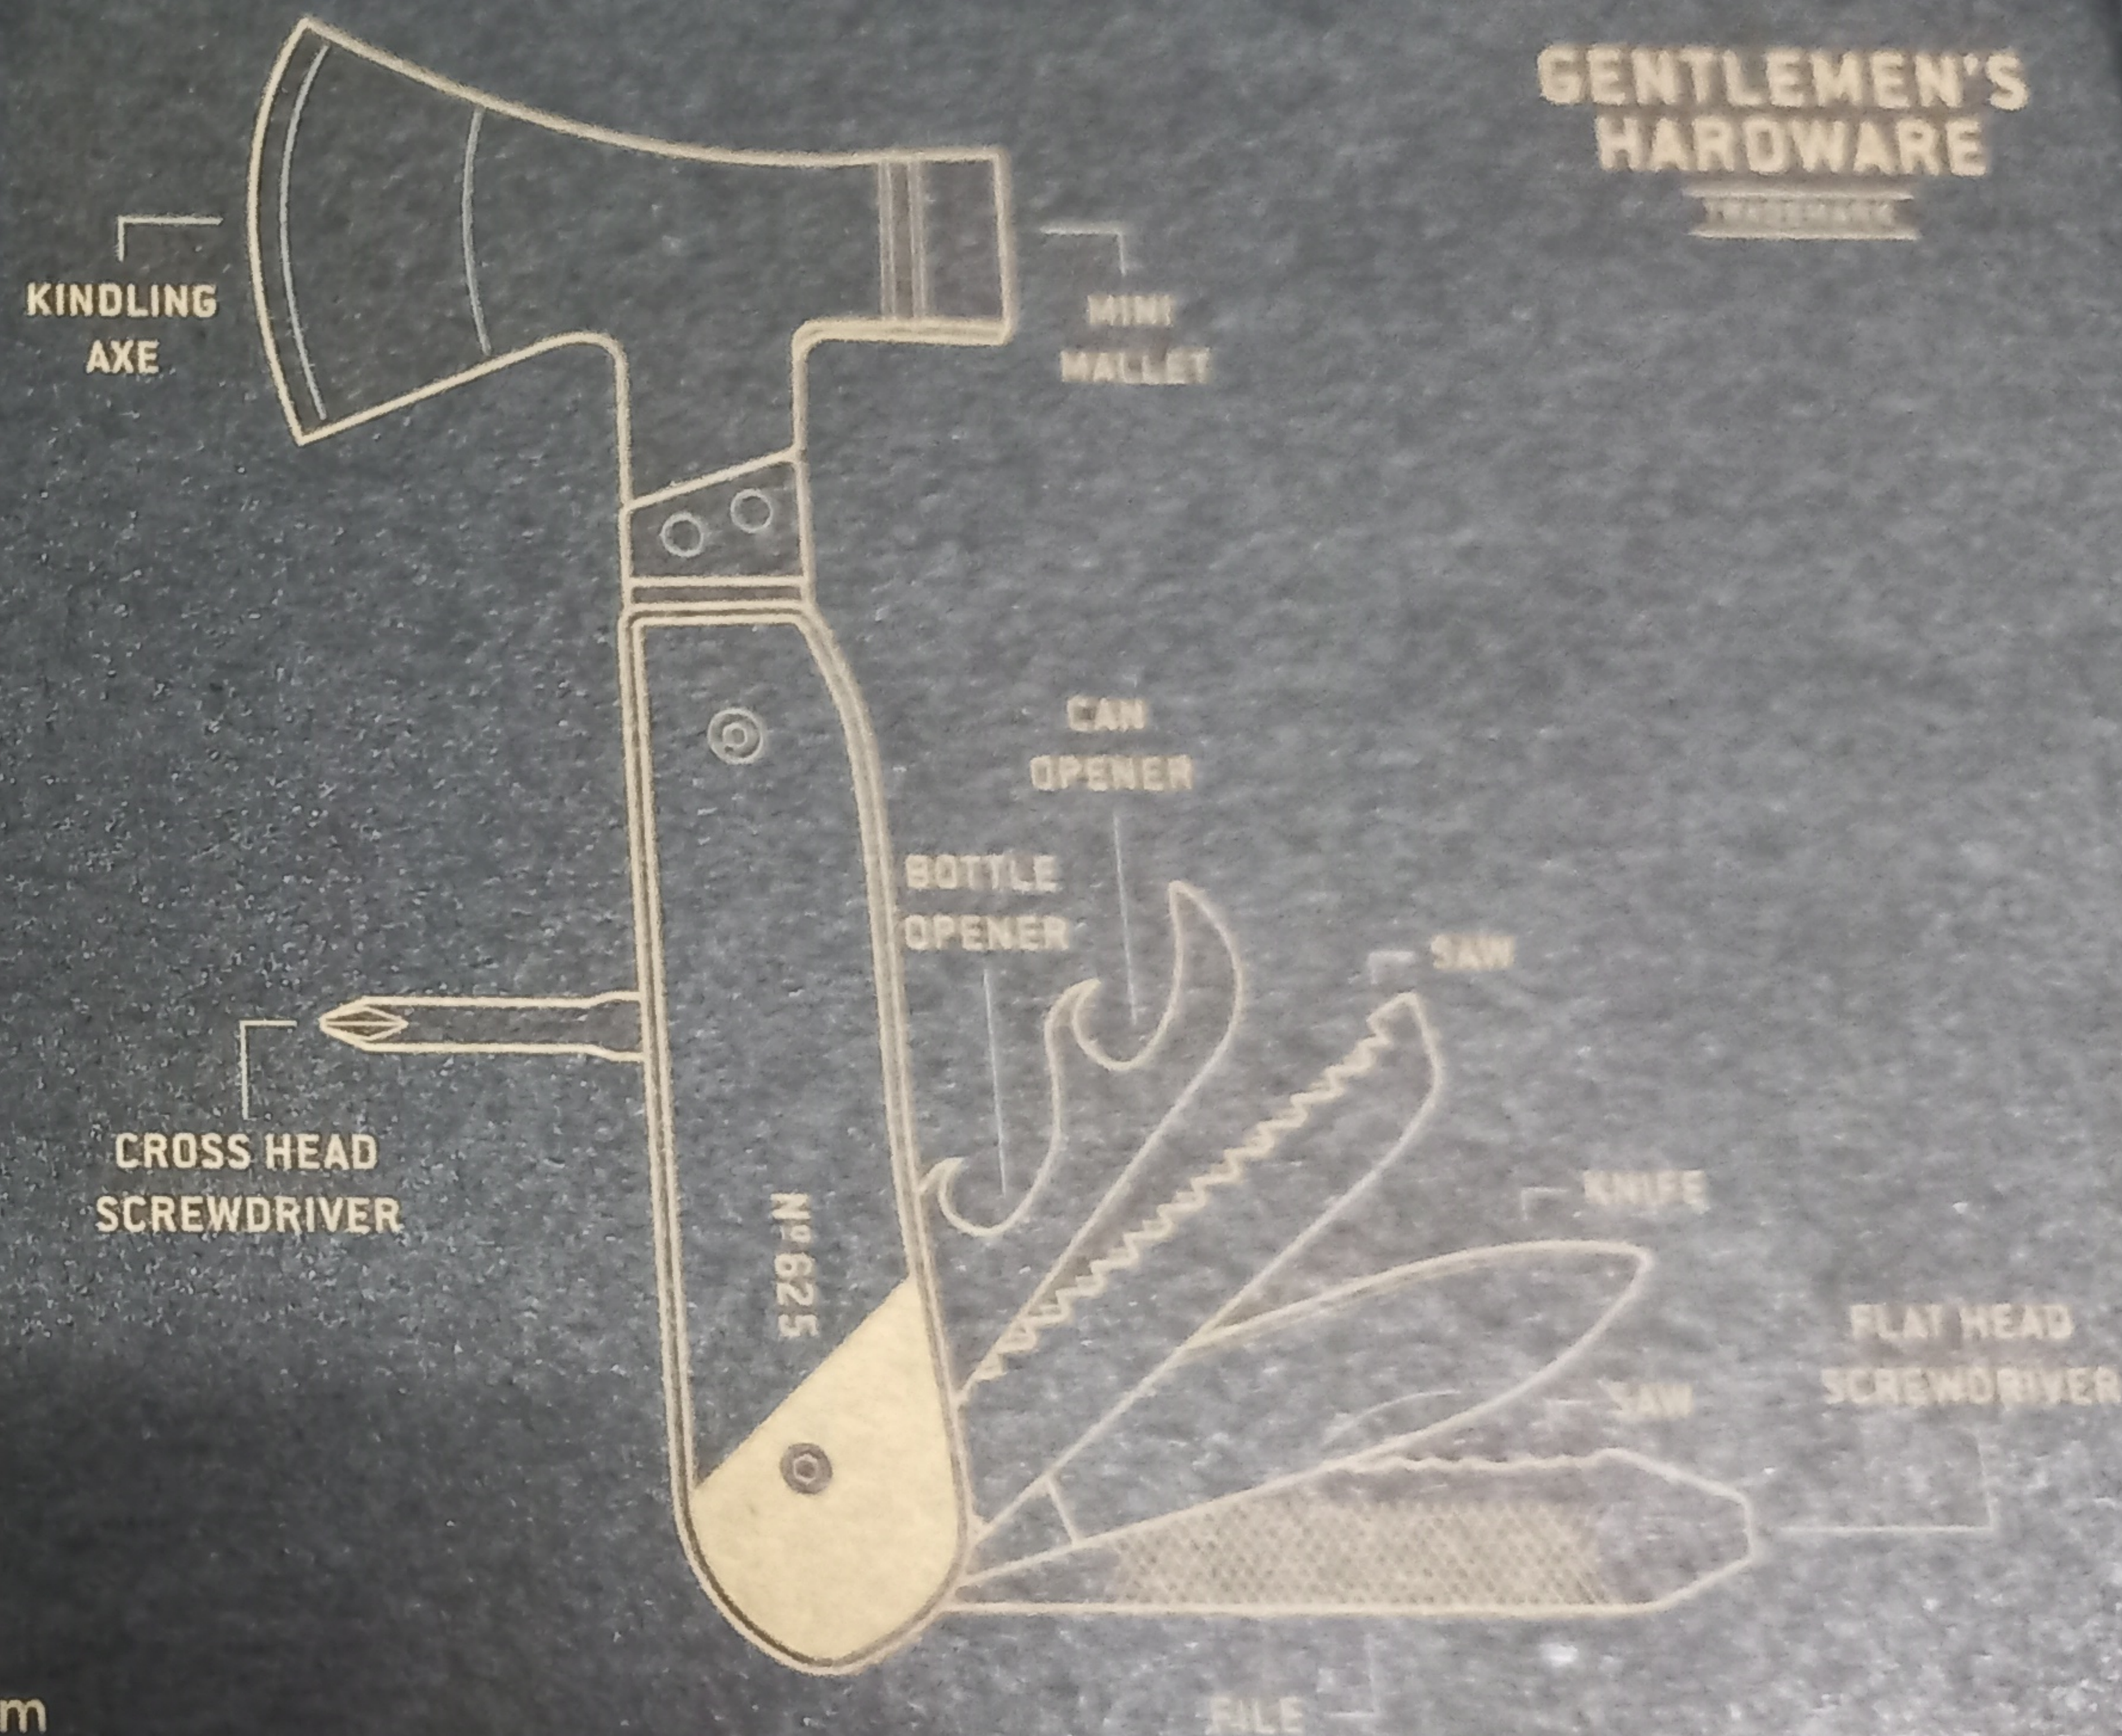

F Attention: Tenir hors de portée des enfants. Mise en garde : le mésusage d'objets tranchants peut entraîner des blessures. Porter des lunettes de protection pour utiliser la hache et le marteau. Ne pas utiliser les outils pour des travaux électriques. Pour petits travaux seulement. Veuillez conserver cette notice pour toute référence ultérieure. Fabriqué en Chine.

IT Attenzione: Tenere fuori dalla portata dei bambini. Il cattivo uso di oggetti taglienti o appuntiti può causare gravi danni. Indossate occhiali di protezione quando usate l'ascia-martello. Non usare questi strumenti per interventi su un impianto elettrico. Si prega di conservare queste informazioni per usi futuri. Fabbricato in Cina.

DE Achtung: Außerhalb der Reichweite von Kindern lagern. Bei unsachgemäßer Nutzung scharfer Gegenstände besteht Verletzungsgefahr. Bei der Verwendung von Axt und Hammer eine Schutzbrille tragen. Benutzen Sie die Werkzeuge nicht für Elektroarbeiten. Diese Gebrauchsanleitung bitte auch zur späteren Ansicht aufbewahren. Hergestellt in China.

ES Advertencia: Manténgalas fuera del alcance de los niños. El uso incorrecto de objetos afilados puede causar heridas. Póngase gafas de protección cuando use el hacha y el martillo. No lo utilice en trabajos eléctricos. Conserve esta información para futuras referencias. Hecho en China.

GENTLEMEN'S
HARDWARE

TRADEMARK

@GentlemensHardware | www.gentlemenshardware.com

Gentlemen's Hardware Global LLC, 2934 Sidco Dr, Suite 140, Nashville, TN 37204, USA.
2 New Bond Street Buildings, Bath, BA1 1BL, UK. Jan Pleferszoon Coenstraat 7, The Hague, 2595 WR NL.
Unit 10 / 39 Durrhill Crescent, Morningside, QLD 4170 AUS.
© 2021 Gentlemen's Hardware Global LLC. All rights reserved.

GEN625 76845 R2303