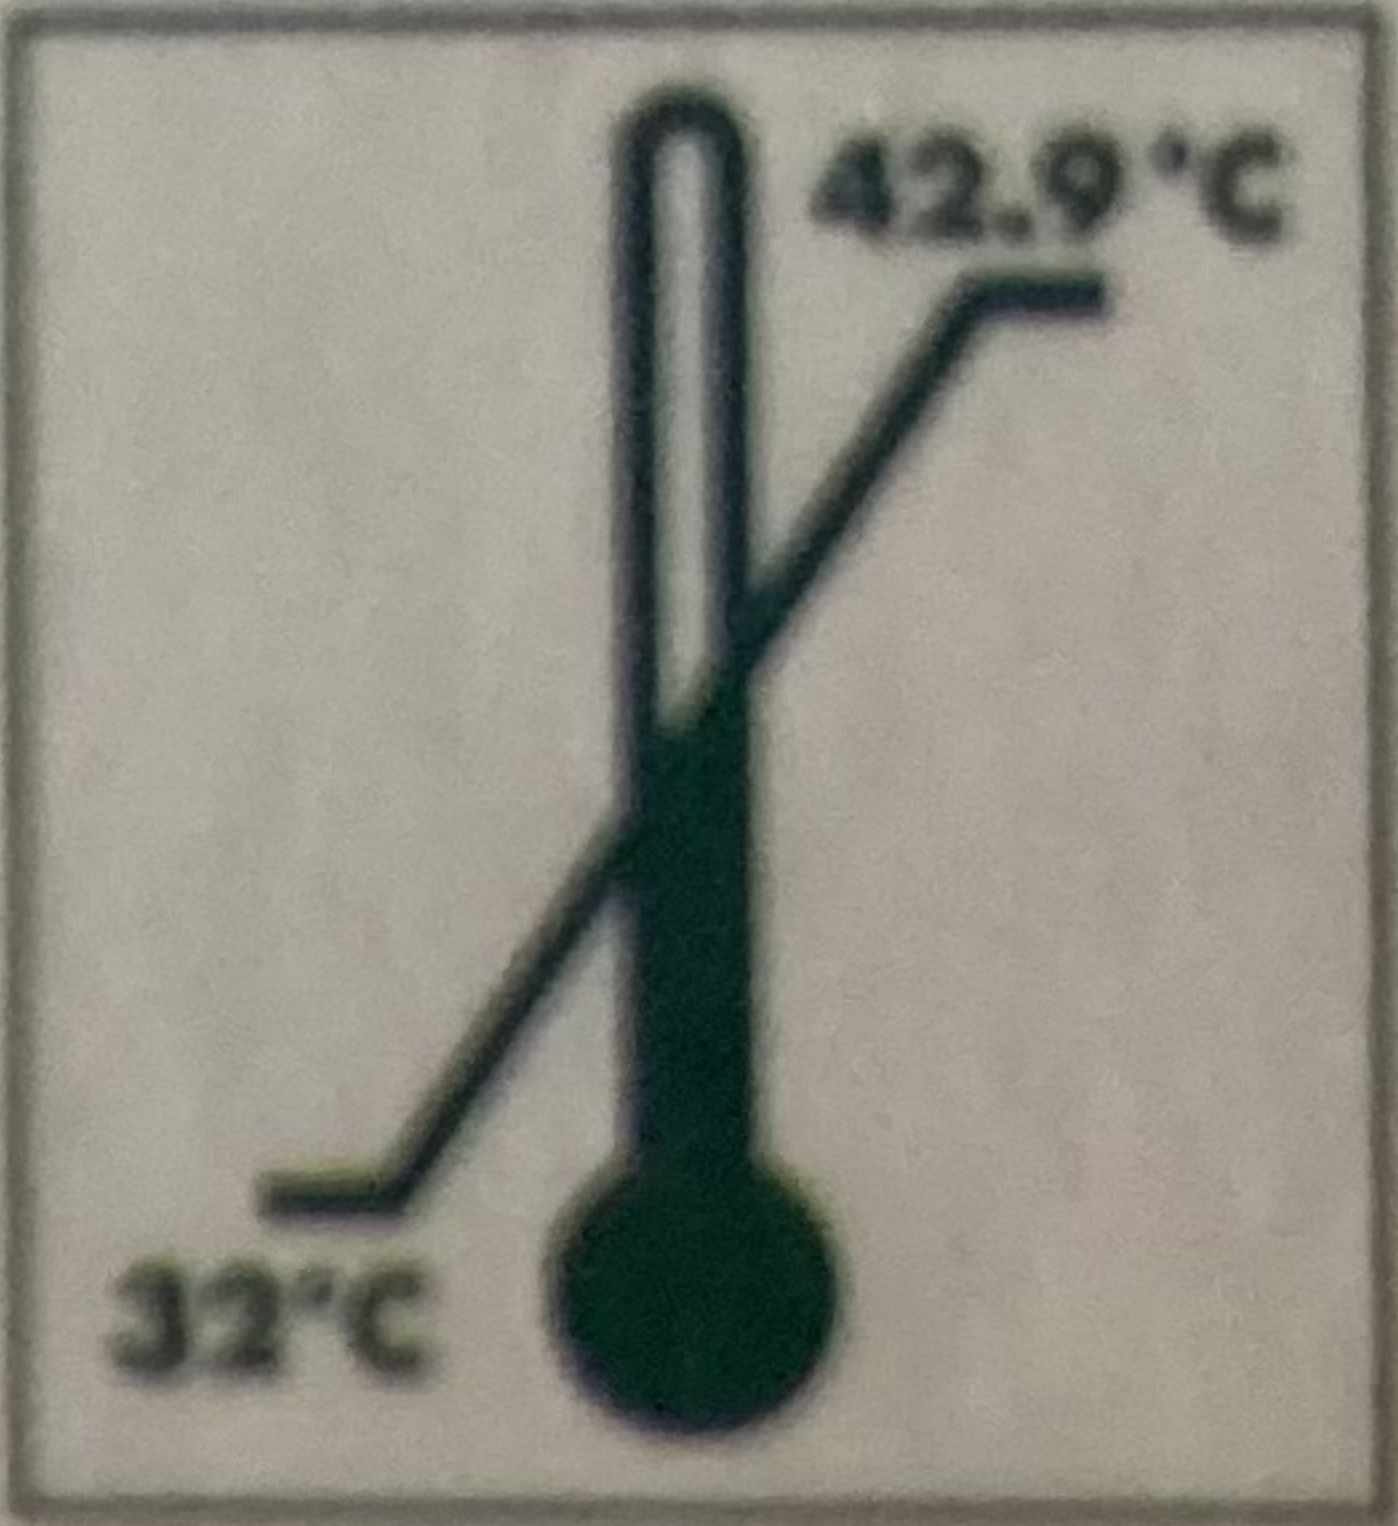

CE 0197

2 YEAR
WARRANTY

V1.3 - BW / model DT-K101A