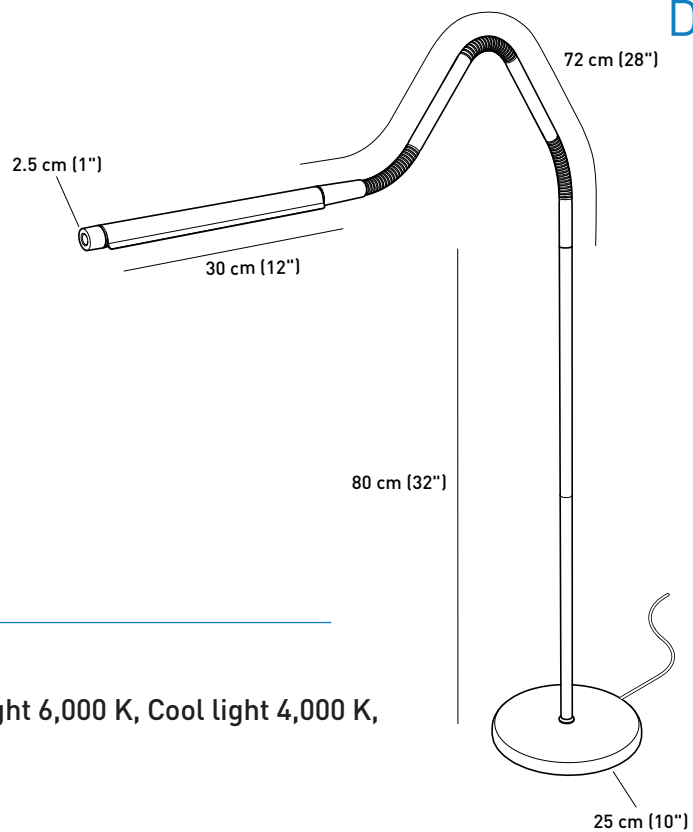

Electra™

D35231

FLOOR LAMP

FEATURES

- Beautiful black satin finish floor lamp
- Choice of 3 colour temperatures- Daylight 6,000 K, Cool light 4,000 K, or Warm light 2,700 K
- Slim and unobtrusive design
- Flexible arm and rotating shade for perfect positioning
- Easily adjust the bright and wide spread of light using the tactile continuous dimmer switch
- Anti-glare shade ensures light is directed away from your eyes and focused where you want it
- 95+ CRI for exceptional clarity and accurate colours at any time of day or night

SPECIFICATIONS

Product information

Weight	4 kg (9 lb)
Colour	Black
Cable length	2 m (87")

Light output

Light source	LED
Lumens	800 lm
Lux at 30 cm (12")	2,500
Colour temperature	6,000 K / 4,000 K / 2,700 K
CRI	95+
Energy consumption	13W

Packaging information

Height	44 cm (17")
Width	33 cm (13")
Depth	7 cm (3")
Packed weight	5 kg (11 lb)
Products per master carton	2