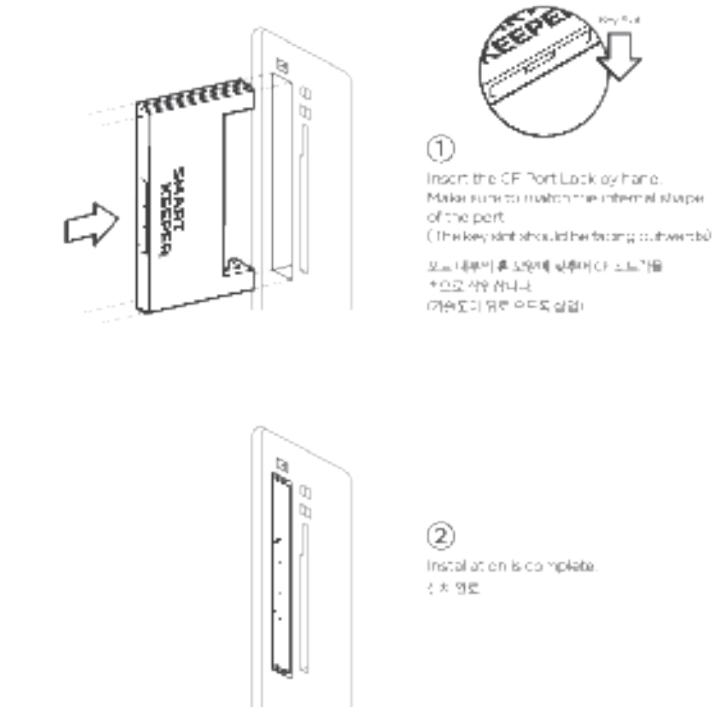

Installation CF Port Lock

설치방법 - CF 포트락