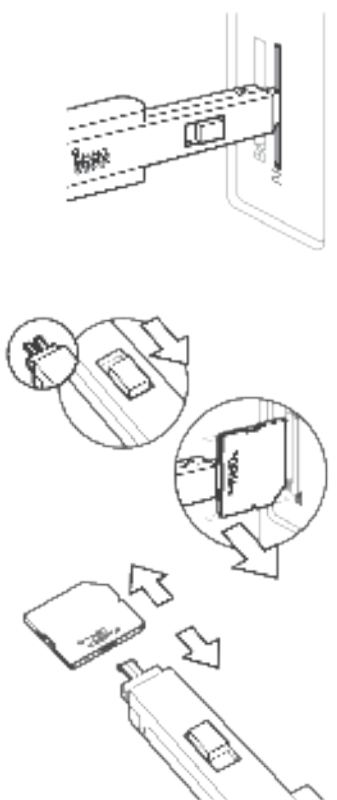

#### Component

Specification	
SD Port Lock	Width: 46.4mm (1.828in) Height: 24.25 x 21.5mm (0.954 x 0.847in) Weight: 1.15g (0.041oz)
CF Port Lock	Width: 46.4mm (1.828in) Height: 42.5 x 4.5 x 21.5mm (1.673 x 0.177 x 0.847in) Weight: 3g (0.106oz)

### Installation SD Port Lock

설치방법 - SD 포트락

#### Please Note

- The SD and CF Port Locks are designed to work with ports that follow industry standards. Some products in the marketplace may have ports that do not follow industry standards perfectly. If a port lock is hard to insert, forcing it may cause damage to the port.
- SD and CF Port Locks are not waterproof. They are not designed to be used in water or other liquids.

### Uninstall (Removal)

- Please Note**
- Keys and locks are matched by color.
- 동일한 색의 키를 올바른 키 슬롯에 삽입하십시오.

- Insert the Lock Key Mini into the key slot of the port lock.  
 키 슬롯에 키를 삽입하십시오.
- Direction of insertion of the key  
 The button of the key should face upwards, the SMARTKEEPER mark of the port lock should also upwards.  
 올바른 방향은 키 버튼이 위로, 올바른 SMARTKEEPER 마크도 위쪽을 향하는 것입니다.
- Push the button of the key backwards to engage the lock for removal. The lock can be pulled out once the key is engaged.  
 키가 잠겨진 후 키 버튼을 뒤로 눌러 잠금 장치를 해제합니다.  
 잠금 장치가 걸리면 키를 당길 수 있습니다.
- Press the button of the key forward to release the lock from the key.  
 키 버튼을 앞으로 눌러서 해제합니다.  
 키를 해제하면 키를 당길 수 있습니다.