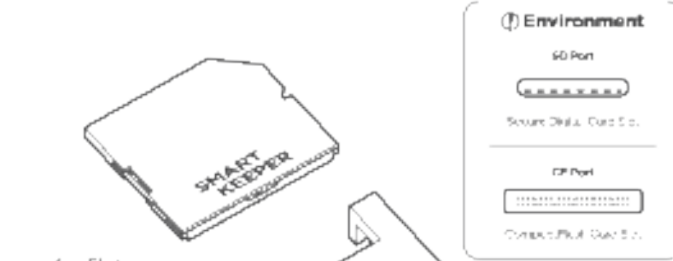

# SD | CF Port Lock (SD | CF 포트락)

### SD | CF Port Lock

A physical cybersecurity device that blocks unused SD (Secure Digital) or CF (CompactFlash) ports to prevent unauthorized device access.  
 시물(지) 또는 SD(서) 또는 CF(CompactFlash) 포트에 무단 액세스를 방지하는 물리적 보안 장치입니다.

#### Component

Specification	
SD Port Lock	Width: 46.4mm (1.828in) Height: 24.25 x 21.5mm (0.954 x 0.847in) Weight: 1.15g (0.041oz)
CF Port Lock	Width: 46.4mm (1.828in) Height: 42.5 x 4.5 x 21.5mm (1.673 x 0.177 x 0.847in) Weight: 3g (0.106oz)