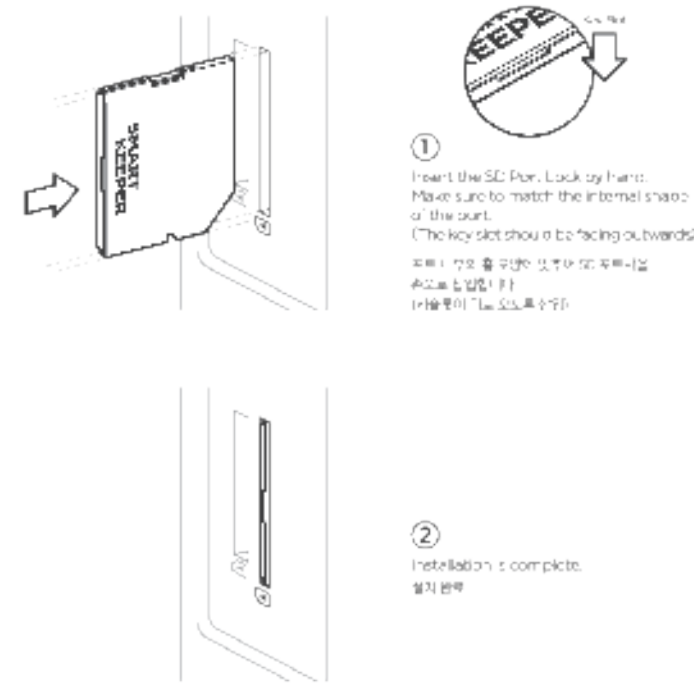

Installation SD Port Lock

설치방법 - SD 포트락

Please Note

- The SD and CF Port Locks are designed to work with ports that follow industry standards. Some products in the marketplace may have ports that do not follow industry standards perfectly. If a port lock is hard to insert, forcing it may cause damage to the port.
- SD and CF Port Locks are not waterproof. They are not designed to be used in water or other liquids.