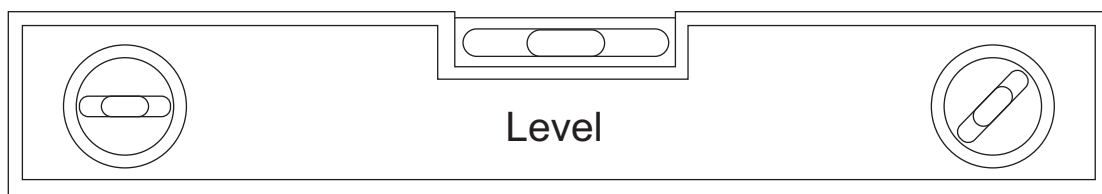

Drill bit to suit wall type  
5.5mm

Power drill

Silicone

Tape measure

Forfex

Rubber Mallet

Pencil

Magnetic cross head screw driver