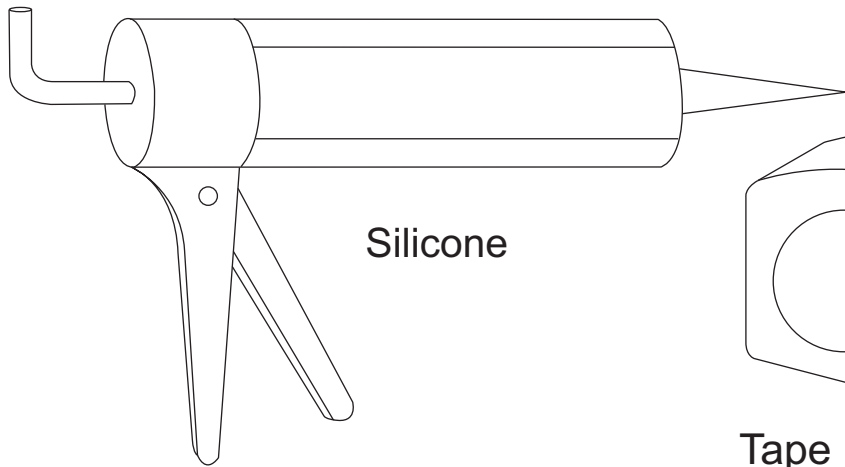

Drill bit to suit wall type  
5.5mm

Power drill

Silicone

Tape measure

Forfex

Rubber Mallet

Pencil

Magnetic cross head screw driver