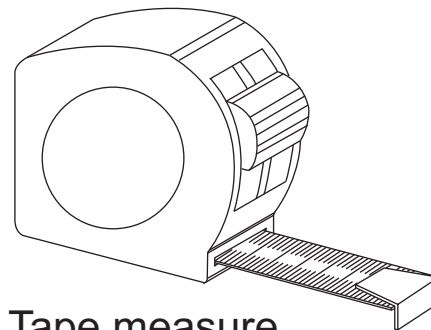

Drill bit to suit wall type  
5.5mm

Power drill

Silicone

Tape measure

Forfex

Rubber Mallet

Pencil

Magnetic cross head screw driver