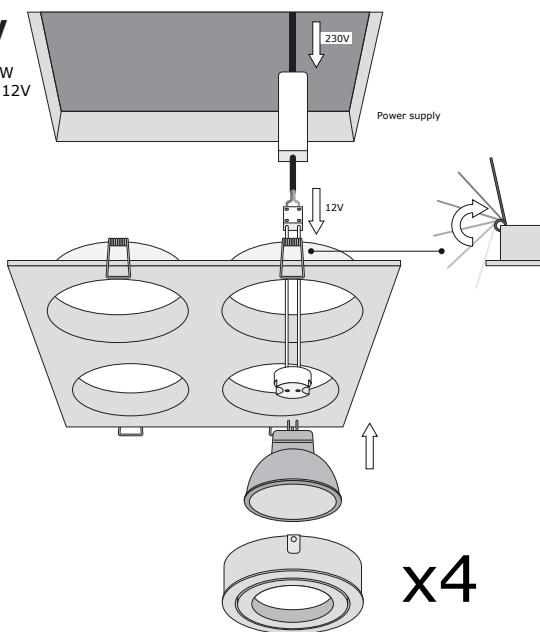

1

Installation Manual

50117204 Torino aluminium carré
50117208 Milano aluminium carré

UPHIX®

2

50117204 Torino aluminium carré
Cut out 165x165mm

50117208 Milano aluminium carré
Cut out 160x160mm

3

230V
GU10
Max.50W

230V
GU10
Max.50W

12V
GU5.3
Max.50W
Output 12V
AC/DC

12V
GU5.3
Max.50W
Output 12V
AC/DC

4