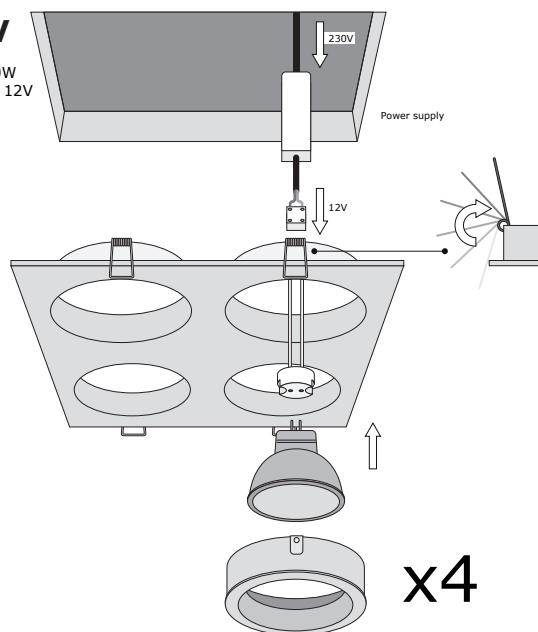

230V
GU10
Max.50W

230V
GU10
Max.50W

12V
GU5.3
Max.50W
Output 12V
AC/DC

12V
GU5.3
Max.50W
Output 12V
AC/DC

4