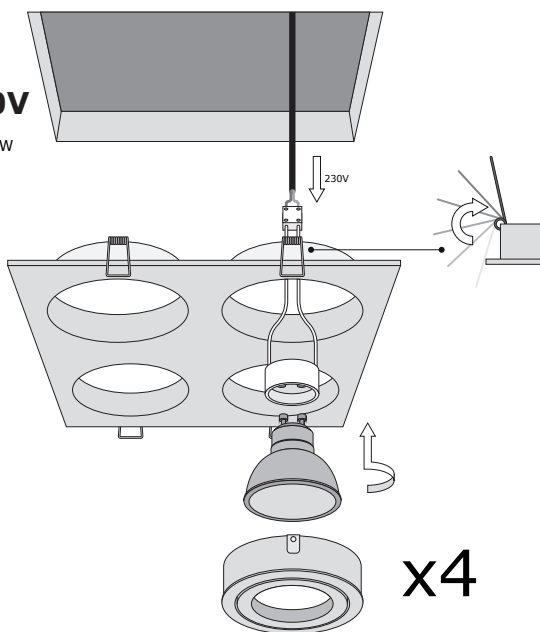

1

Installation Manual

50117204 Torino aluminium carré
50117208 Milano aluminium carré

UPHIX®

2

50117204 Torino aluminium carré
Cut out 165x165mm

50117208 Milano aluminium carré
Cut out 160x160mm

3

230V
GU10
Max.50W

230V
GU10
Max.50W

12V
GU5.3
Max.50W
Output 12V
AC/DC

12V
GU5.3
Max.50W
Output 12V
AC/DC

4