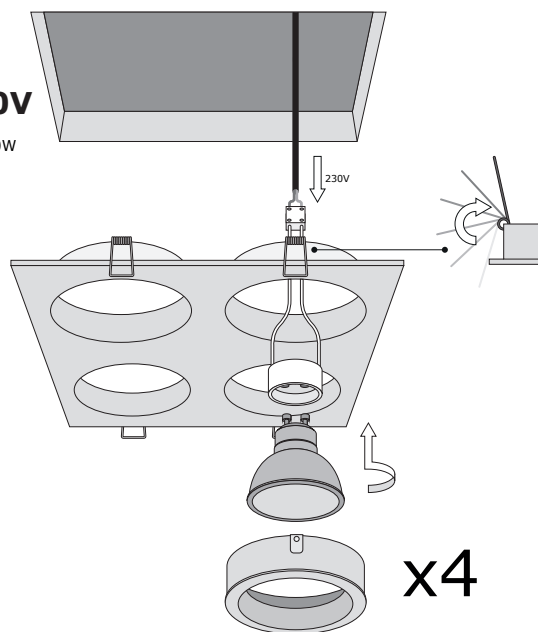

230V
GU10
Max.50W