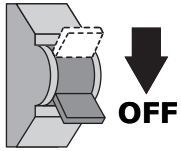

1

Installation Manual
50114101 Lucca aluminium
50114121 Lucca white
50114161 Lucca black

UPHIX®

2

Cut out Ø64mm

3

Power supply

12V