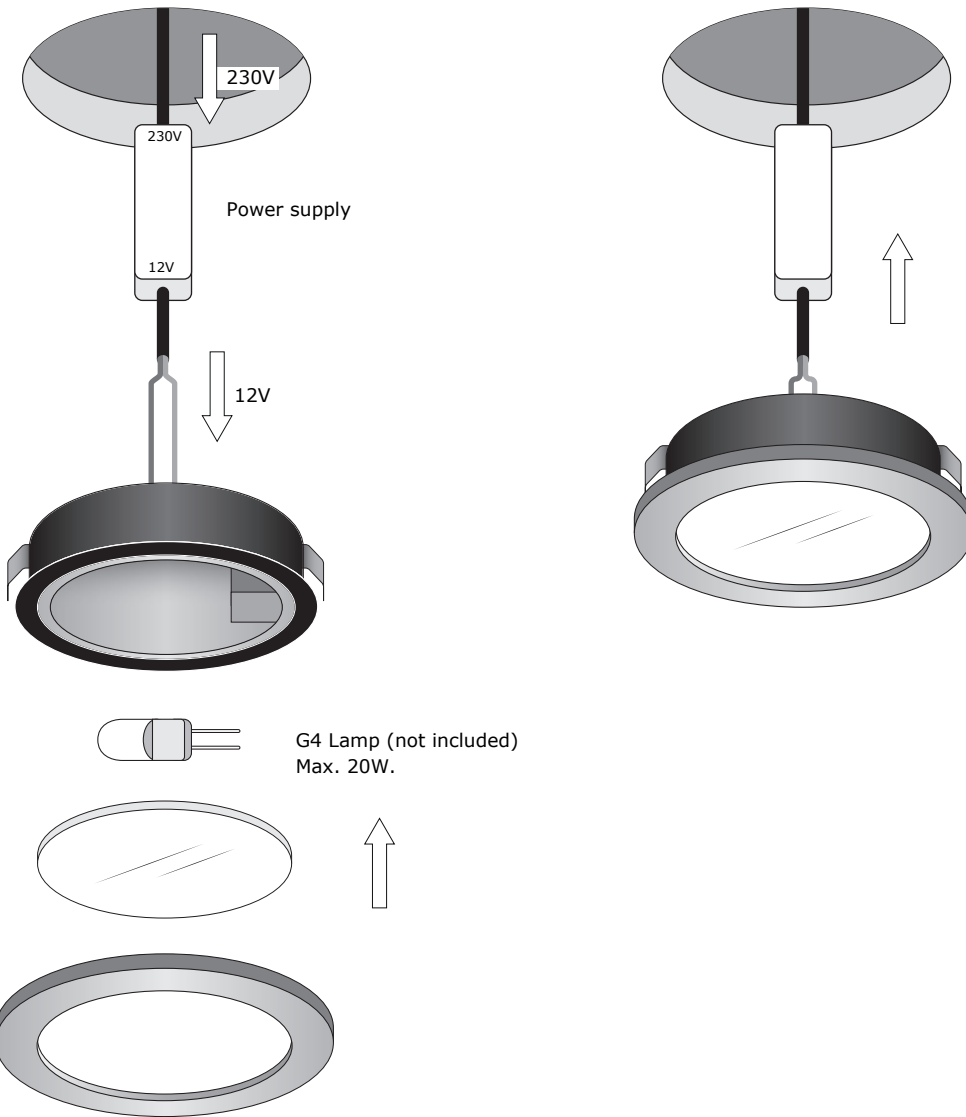

1

Installation Manual
50114101 Lucca aluminium
50114121 Lucca white
50114161 Lucca black

UPHIX®

2

Cut out Ø64mm

3

Power supply

12V

230V

G4 Lamp (not included)
Max. 20W.

4