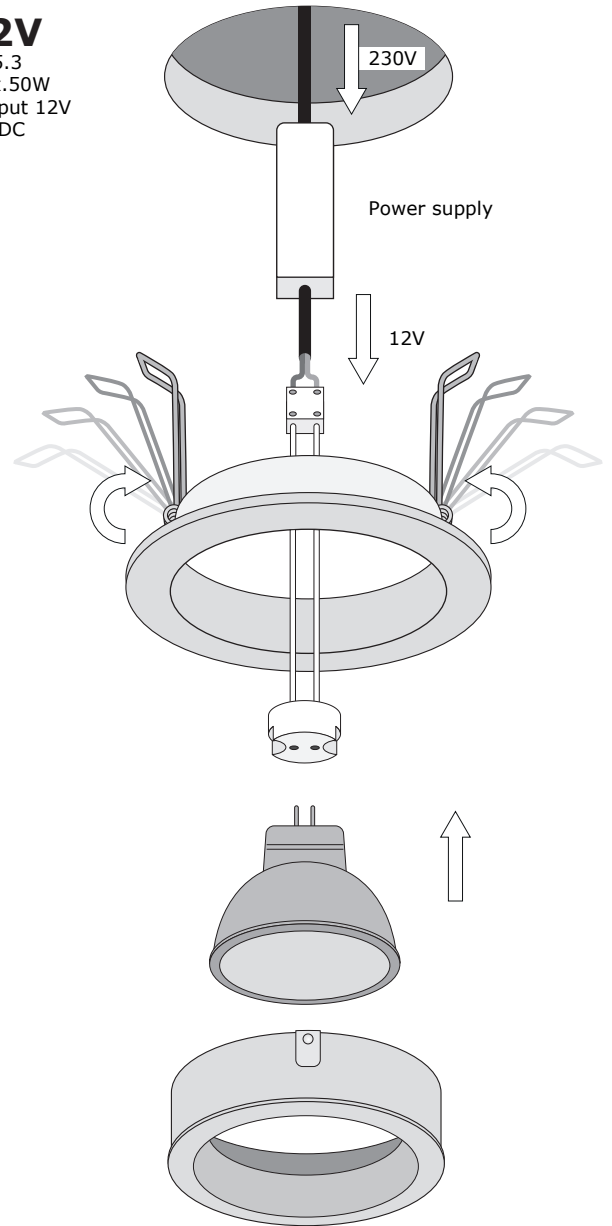

# Installation Manual

Milano (square) and Bolzano (round)

3

**230V**  
GU10  
Max.50W

**12V**  
GU5.3  
Max.50W  
Output 12V  
AC/DC

4