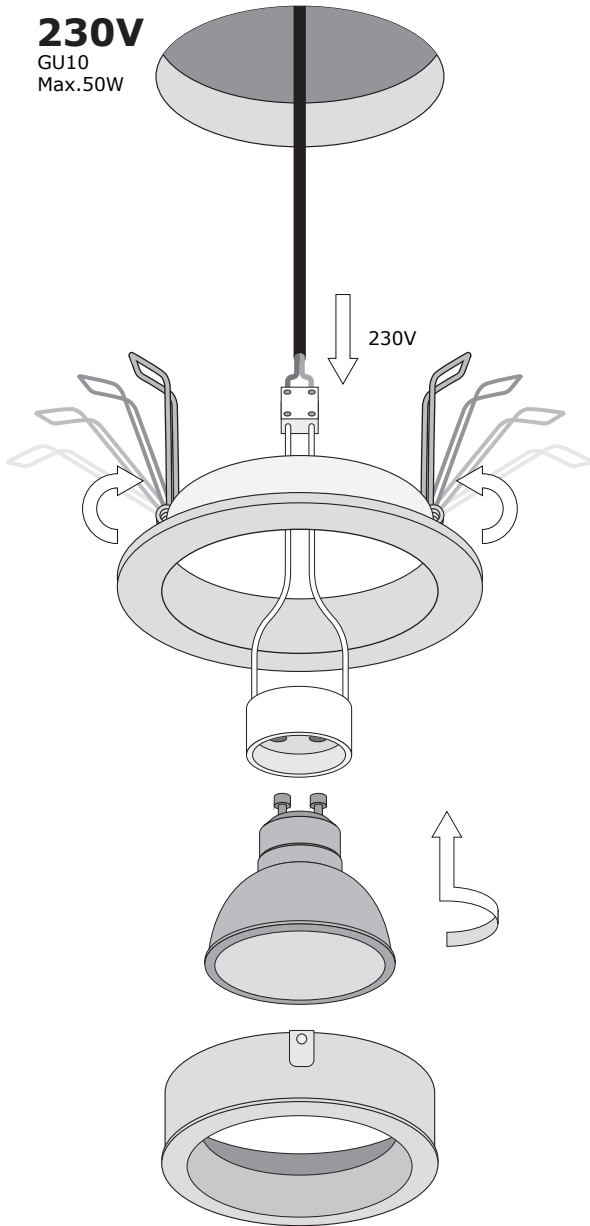

# Installation Manual

Milano (square) and Bolzano (round)

3

**230V**  
GU10  
Max.50W

**12V**  
GU5.3  
Max.50W  
Output 12V  
AC/DC

4