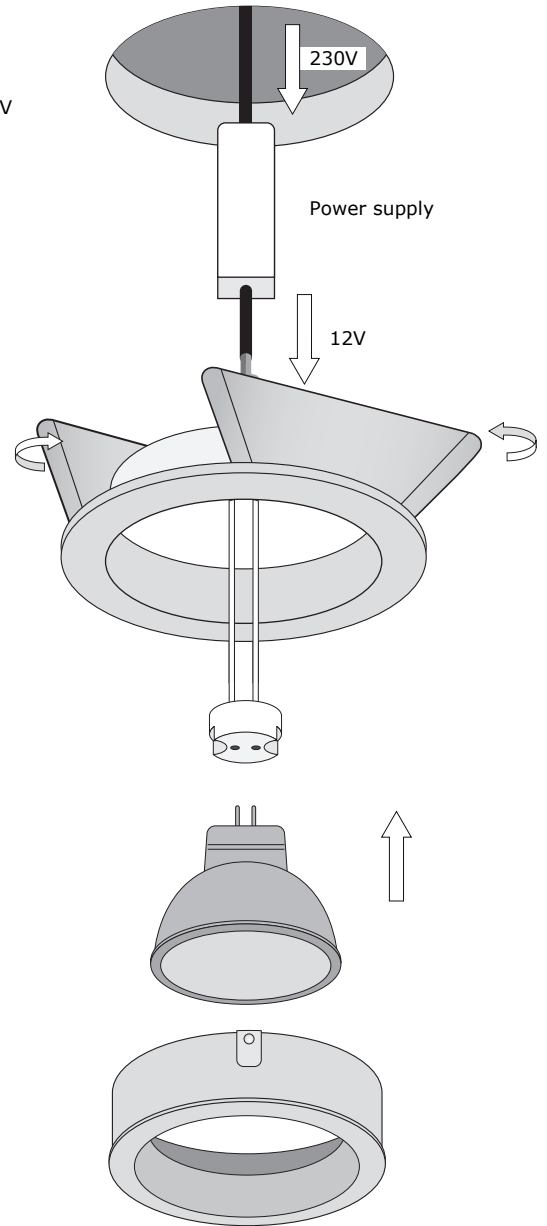

1

Installation Manual

Bolzano (round)

UPHIX®

2

50114476 Bolzano wit
50114477 Bolzano zwart

3

230V
GU10
Max.50W

12V
GU5.3
Max.50W
Output 12V
AC/DC

4