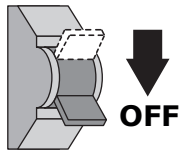

1

Installation Manual

Bolzano (round)

UPHIX®

2

50114476 Bolzano wit
50114477 Bolzano zwart

3

230V
GU10
Max.50W