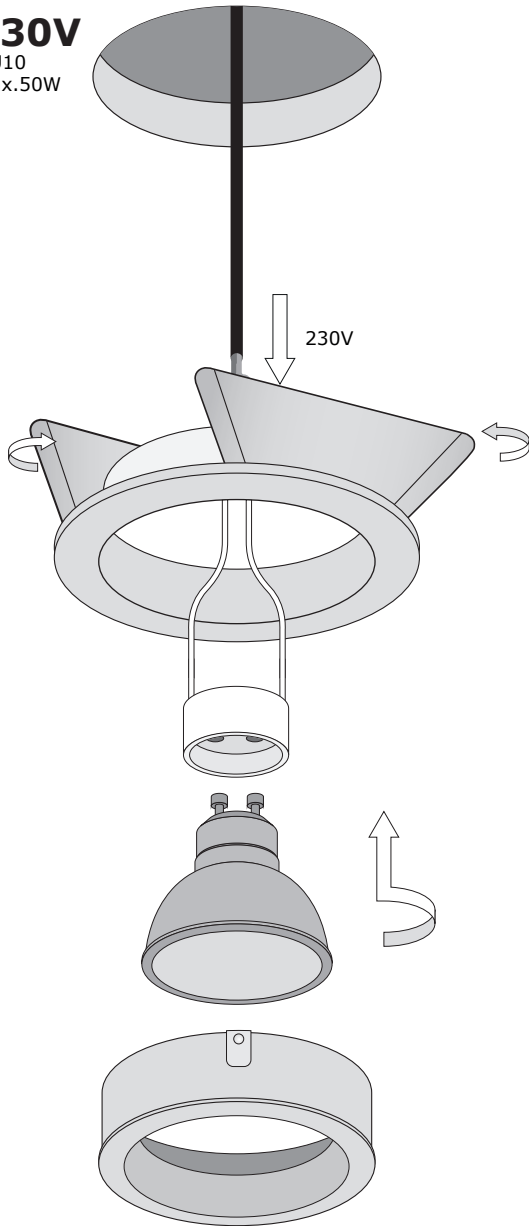

1

Installation Manual

Bolzano (round)

UPHIX®

2

50114476 Bolzano wit
50114477 Bolzano zwart

3

230V
GU10
Max.50W

12V
GU5.3
Max.50W
Output 12V
AC/DC

4