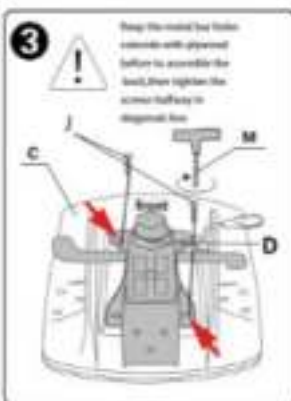

ASSEMBLY INSTRUCTION

BEFORE ASSEMBLY THIS PRODUCT,
PLEASE READ THIS INSTRUCTIONS CAREFULLY.

FUNCTION SHOW

WARNING

FAILURE TO FOLLOW THESE INSTRUCTIONS MAY RESULT IN SERIOUS INJURY.

1. THIS PRODUCT IS DESIGNED FOR SEATING ONLY. DO NOT STAND ON THIS PRODUCT. NEVER USE IT AS A STEP LADDER.

2. DO NOT USE THIS PRODUCT UNLESS ALL PARTS AND PARTS ARE TIGHTLY TIGHTENED.

3. IF ANY PARTS ARE MISSING, DAMAGED OR WEAR STOP USING THIS PRODUCT. REPLACE THE PRODUCT WITH THE REPLACEMENT PARTS FROM MANUFACTURER.

4. DO NOT SIT ON THE ARMREST OF THIS PRODUCT.

5. THIS PRODUCT IS DESIGNED FOR ONE PERSON SITTING AT A TIME.

6. KEEP OUT OF REACH OF CHILDREN UNDER THE AGE OF 10 UNLESS ASSISTANCE FROM AN ADULT IS PROVIDED.