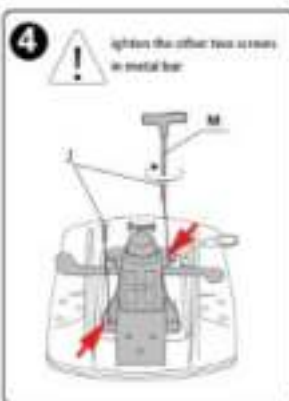

ASSEMBLY INSTRUCTION

BEFORE ASSEMBLY THIS PRODUCT,
PLEASE READ THIS INSTRUCTIONS CAREFULLY.

FUNCTION SHOW

WARNING

FAILURE TO FOLLOW THESE INSTRUCTIONS MAY RESULT IN SERIOUS INJURY.

1. THIS PRODUCT IS DESIGNED FOR SEATING ONLY. DO NOT STAND ON THIS PRODUCT. NEVER USE IT AS A STEP LADDER.

2. DO NOT USE THIS PRODUCT UNLESS ALL PARTS AND PARTS ARE TIGHTLY TIGHTENED.

3. IF ANY PARTS ARE MISSING, DAMAGED OR WEAR STOP USING THIS PRODUCT. REPLACE THE PRODUCT WITH THE REPLACEMENT PARTS FROM MANUFACTURER.

4. DO NOT SIT ON THE ARMREST OF THIS PRODUCT.

5. THIS PRODUCT IS DESIGNED FOR ONE PERSON SITTING AT A TIME.

6. KEEP OUT OF REACH OF CHILDREN UNDER THE AGE OF 10 UNLESS ASSISTANCE FROM AN ADULT IS PROVIDED.