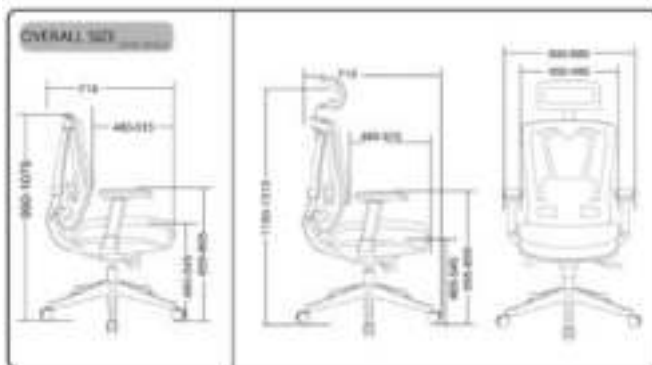

ASSEMBLY INSTRUCTION

BEFORE ASSEMBLY THIS PRODUCT,
PLEASE READ THIS INSTRUCTIONS CAREFULLY.

FUNCTION SHOW

WARNING

FAILURE TO FOLLOW THESE INSTRUCTIONS MAY RESULT IN SERIOUS INJURY.

1. THIS PRODUCT IS DESIGNED FOR SEATING ONLY. DO NOT STAND ON THIS PRODUCT. NEVER USE IT AS A STEP LADDER.

2. DO NOT USE THIS PRODUCT UNLESS ALL PARTS AND PARTS ARE TIGHTLY TIGHTENED.

3. IF ANY PARTS ARE MISSING, DAMAGED OR WEAR STOP USING THIS PRODUCT. REPLACE THE PRODUCT WITH THE REPLACEMENT PARTS FROM MANUFACTURER.

4. DO NOT SIT ON THE ARMREST OF THIS PRODUCT.

5. THIS PRODUCT IS DESIGNED FOR ONE PERSON SITTING AT A TIME.

6. KEEP OUT OF REACH OF CHILDREN UNDER THE AGE OF 10 UNLESS ASSISTANCE FROM AN ADULT IS PROVIDED.