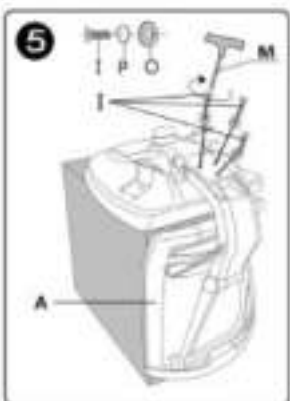

ASSEMBLY INSTRUCTION

BEFORE ASSEMBLY THIS PRODUCT,
PLEASE READ THIS INSTRUCTIONS CAREFULLY.

FUNCTION SHOW

WARNING

FAILURE TO FOLLOW THESE INSTRUCTIONS MAY RESULT IN SERIOUS INJURY.

1. THIS PRODUCT IS DESIGNED FOR SEATING ONLY. DO NOT STAND ON THIS PRODUCT. NEVER USE IT AS A STEP LADDER.

2. DO NOT USE THIS PRODUCT UNLESS ALL PARTS AND PARTS ARE TIGHTLY TIGHTENED.

3. IF ANY PARTS ARE MISSING, DAMAGED OR WEAR STOP USING THIS PRODUCT. REPLACE THE PRODUCT WITH THE REPLACEMENT PARTS FROM MANUFACTURER.

4. DO NOT SIT ON THE ARMREST OF THIS PRODUCT.

5. THIS PRODUCT IS DESIGNED FOR ONE PERSON SITTING AT A TIME.

6. KEEP OUT OF REACH OF CHILDREN UNDER THE AGE OF 10 UNLESS ASSISTANCE FROM AN ADULT IS PROVIDED.