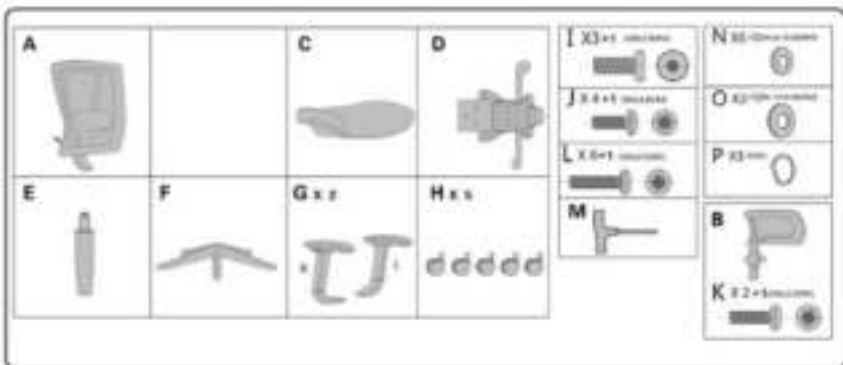

ASSEMBLY INSTRUCTION

BEFORE ASSEMBLY THIS PRODUCT,
PLEASE READ THIS INSTRUCTIONS CAREFULLY.

FUNCTION SHOW

WARNING

FAILURE TO FOLLOW THESE INSTRUCTIONS MAY RESULT IN SERIOUS INJURY.

1. THIS PRODUCT IS DESIGNED FOR SEATING ONLY. DO NOT STAND ON THIS PRODUCT. NEVER USE IT AS A STEP LADDER.

2. DO NOT USE THIS PRODUCT UNLESS ALL PARTS AND PARTS ARE TIGHTLY TIGHTENED.

3. IF ANY PARTS ARE MISSING, DAMAGED OR WEAR STOP USING THIS PRODUCT. REPLACE THE PRODUCT WITH THE REPLACEMENT PARTS FROM MANUFACTURER.

4. DO NOT SIT ON THE ARMREST OF THIS PRODUCT.

5. THIS PRODUCT IS DESIGNED FOR ONE PERSON SITTING AT A TIME.

6. KEEP OUT OF REACH OF CHILDREN UNDER THE AGE OF 10 UNLESS ASSISTANCE FROM AN ADULT IS PROVIDED.