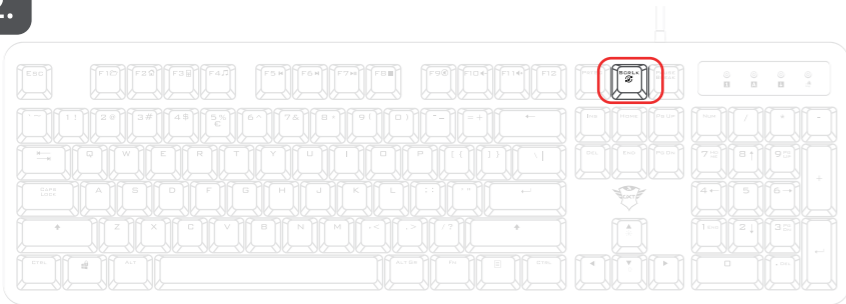

Trust

www.trust.com/24200/faq

MAZZ MECHANICAL KEYBOARD

1.

2.

LED Modes

3.

4.