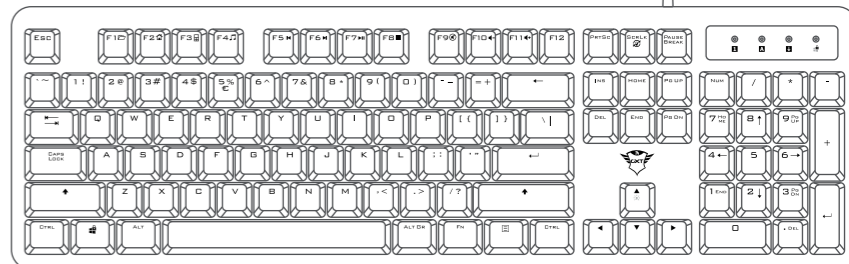

Trust

www.trust.com/24200/faq

MAZZ MECHANICAL KEYBOARD

1.

2.

LED Modes

3.

4.