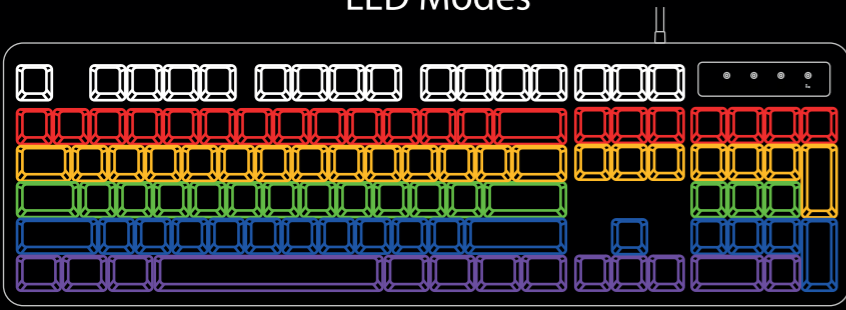

Trust

www.trust.com/24200/faq

MAZZ MECHANICAL KEYBOARD

1.

2.

LED Modes

3.

4.