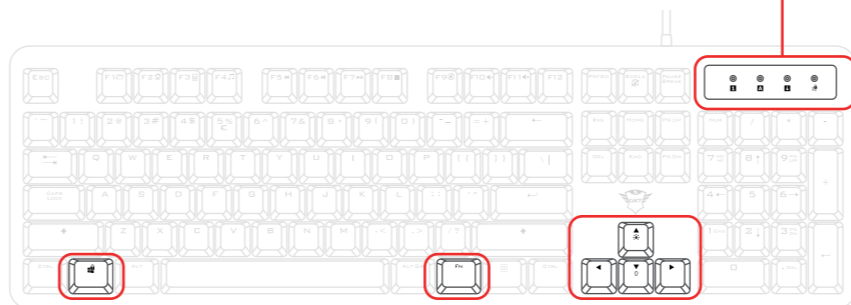

Trust

www.trust.com/24200/faq

MAZZ MECHANICAL KEYBOARD

1.

2.

LED Modes

3.

4.