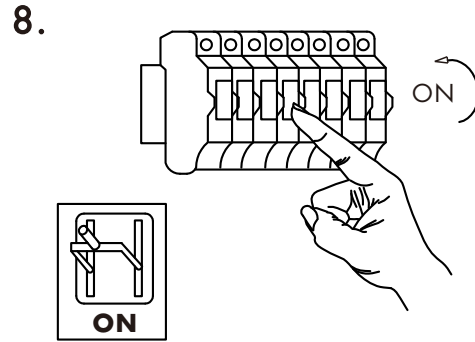

INSTRUCTION MANUAL

220~240V
50Hz

Max. ϕ 150mm
E27 Max. 60W

Combi CL 10cm

Overall sizes: