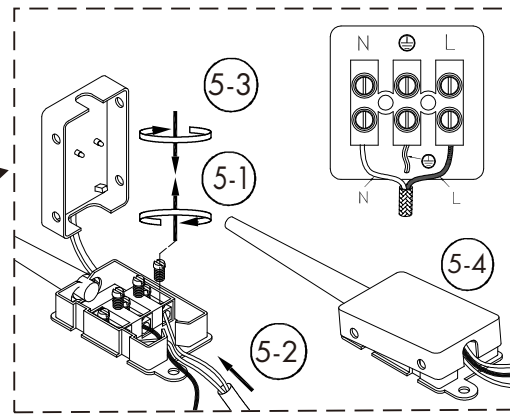

INSTRUCTION MANUAL

220~240V
50Hz

Max. ϕ 150mm
E27 Max. 60W

Combi CL 10cm

Overall sizes: