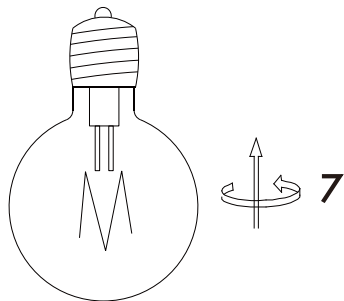

INSTRUCTION MANUAL

220~240V
50Hz

Max. ϕ 150mm
E27 Max. 60W

Combi CL 10cm

Overall sizes: