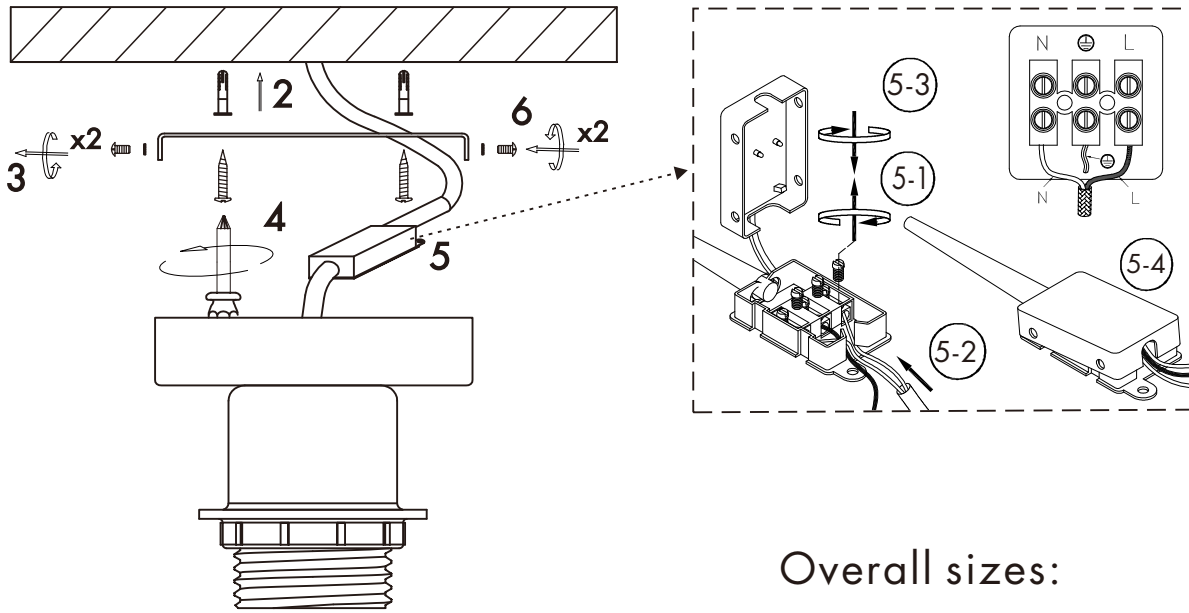

INSTRUCTION MANUAL

220~240V
50Hz

Max. ϕ 150mm
E27 Max. 60W

Combi CL 10cm

Overall sizes: