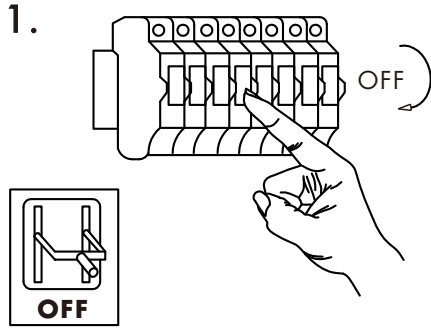

INSTRUCTION MANUAL

220~240V
50Hz

Max. ϕ 150mm
E27 Max. 60W

Combi CL 10cm

Overall sizes: