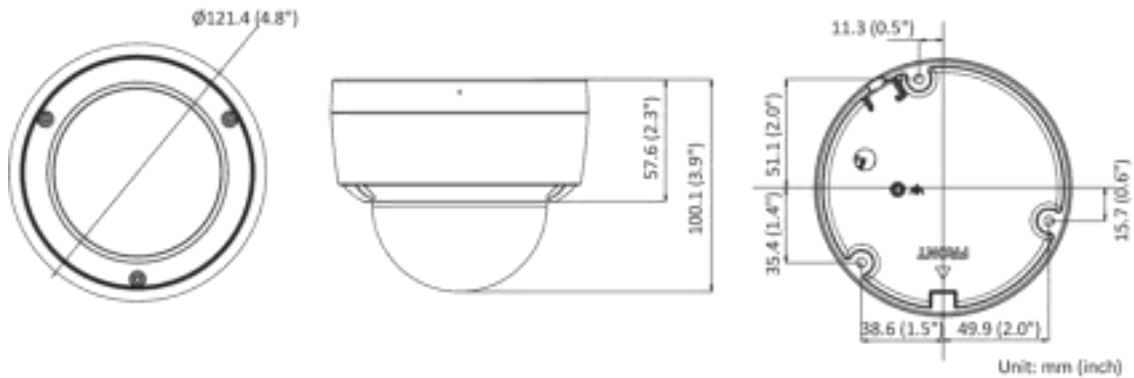

▪ **Available Model**

DS-2CD2147G2 (2.8/4 mm)

DS-2CD2147G2-SU (2.8/4 mm)

▪ **Dimension**

▪ **Accessory**

▪ **Optional**

DS-1253ZJ-M Rain Shade	DS-1271ZJ-120 Pendant Mount	DS-1272ZJ-120B Wall mount	DS-1275ZJ-SUS Vertical Pole Mount
DS-1280ZJ-DM46 Junction Box	DS-1276ZJ-SUS Corner Mount	DS-1272ZJ-120 Wall mount