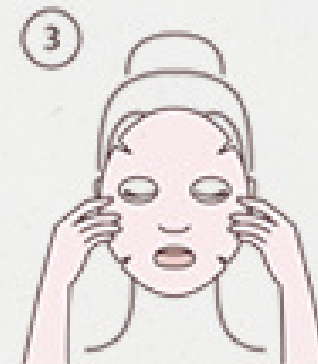

MITOMO

LOVELY, YOUR SKIN

Clean and dry your face thoroughly.

Open, remove Cover Film

apply the mask.

Relax and Leave on Skin for 10-15 minutes

Remove Mask and discard.

Finish without being dry