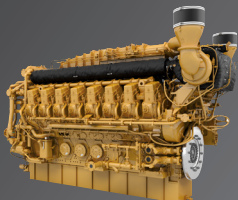

Cat® 395 Hydraulic Excavator

Real Machine Shown

ITEM NUMBER
85959
Scale 1:50

Cat® 966GC Wheel Loader

Real Machine Shown

ITEM NUMBER
85682
Scale 1:50

Cat® M318 Wheeled Excavator

Real Machine Shown

with Clean Up Bucket, Grapple, Hammer & Multi-Processor

ITEM NUMBER
85652
Scale 1:87

Cat® 980 Wheel Loader

ITEM NUMBER
85684
Scale 1:50

Real Machine Shown

Cat® 982 XE Wheel Loader

ITEM NUMBER
85685
Scale 1:50

Real Machine Shown

Cat® 966 Wheel Loader

ITEM NUMBER
85686
Scale 1:50

Real Machine Shown

Cat G3616 Gas Compression Engine

ITEM NUMBER
85706
Scale 1:50

Real Machine Shown

VINTAGE ★ SERIES

87001

Scale 1:87

**PROGRESS RAIL
HO SCALE TRAIN SET**

**PROGRESS RAIL EMD
SD70ACe LOCOMOTIVE**

READY TO RUN

COMPLETE SET • MOTORIZED WITH LIGHT

**CAT M323F RAILROAD
WHEELED EXCAVATOR**

CAT 12M3 MOTOR GRADER