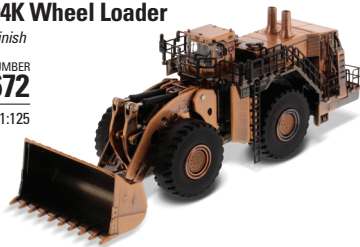

ELITE

1:125

*Big Machines That Fit
In the Palm of Your Hand*

Cat 994K Wheel Loader

Copper Finish

ITEM NUMBER

85672

Scale 1:125