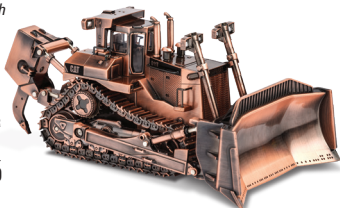

Cat D11T Track-Type Tractor

Copper Finish

ITEM NUMBER

85517

Scale 1:50