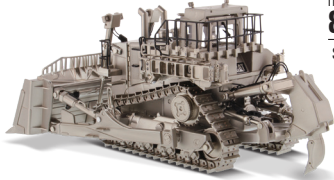

Cat D11T Track-Type Tractor

Matte Silver Finish

ITEM NUMBER

85252

Scale 1:50