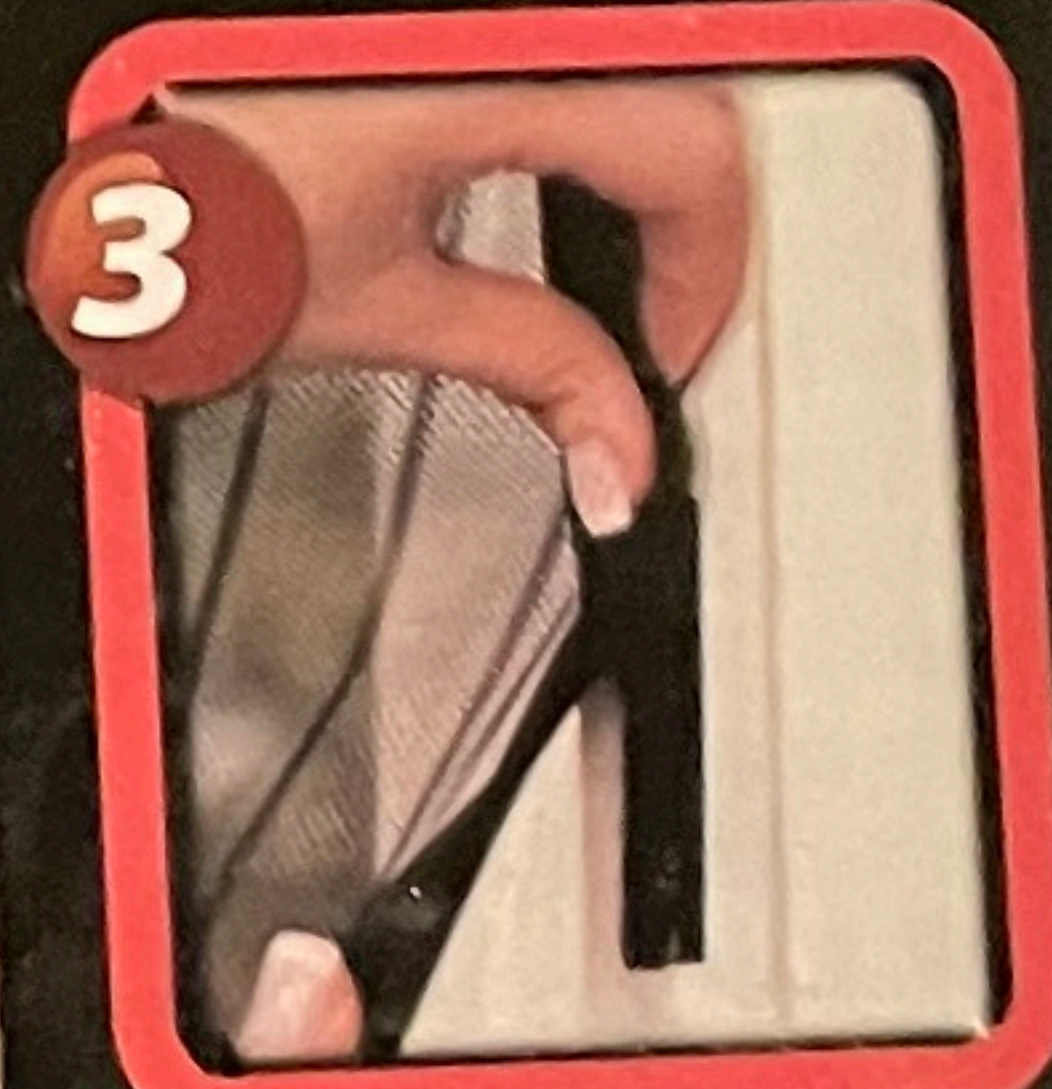

# MAGIC MESH

HANDS-FREE SCREEN DOOR

**Fits:** Single Doors      Sliding Doors      RVs and More!

Keep FRESH AIR IN and BUGS OUT!

# MAGIC MESH

HANDS-FREE SCREEN DOOR

- Easily Walk Through
- Installs in Seconds, No Tools Required!

**Great for Pets Too!**

# MAGIC MESH

HANDS-FREE SCREEN DOOR

**Sets Up in Seconds!**

Align Magnets

Attach Adhesive Strips

Affix to Door Frame

**No Tools Required!**